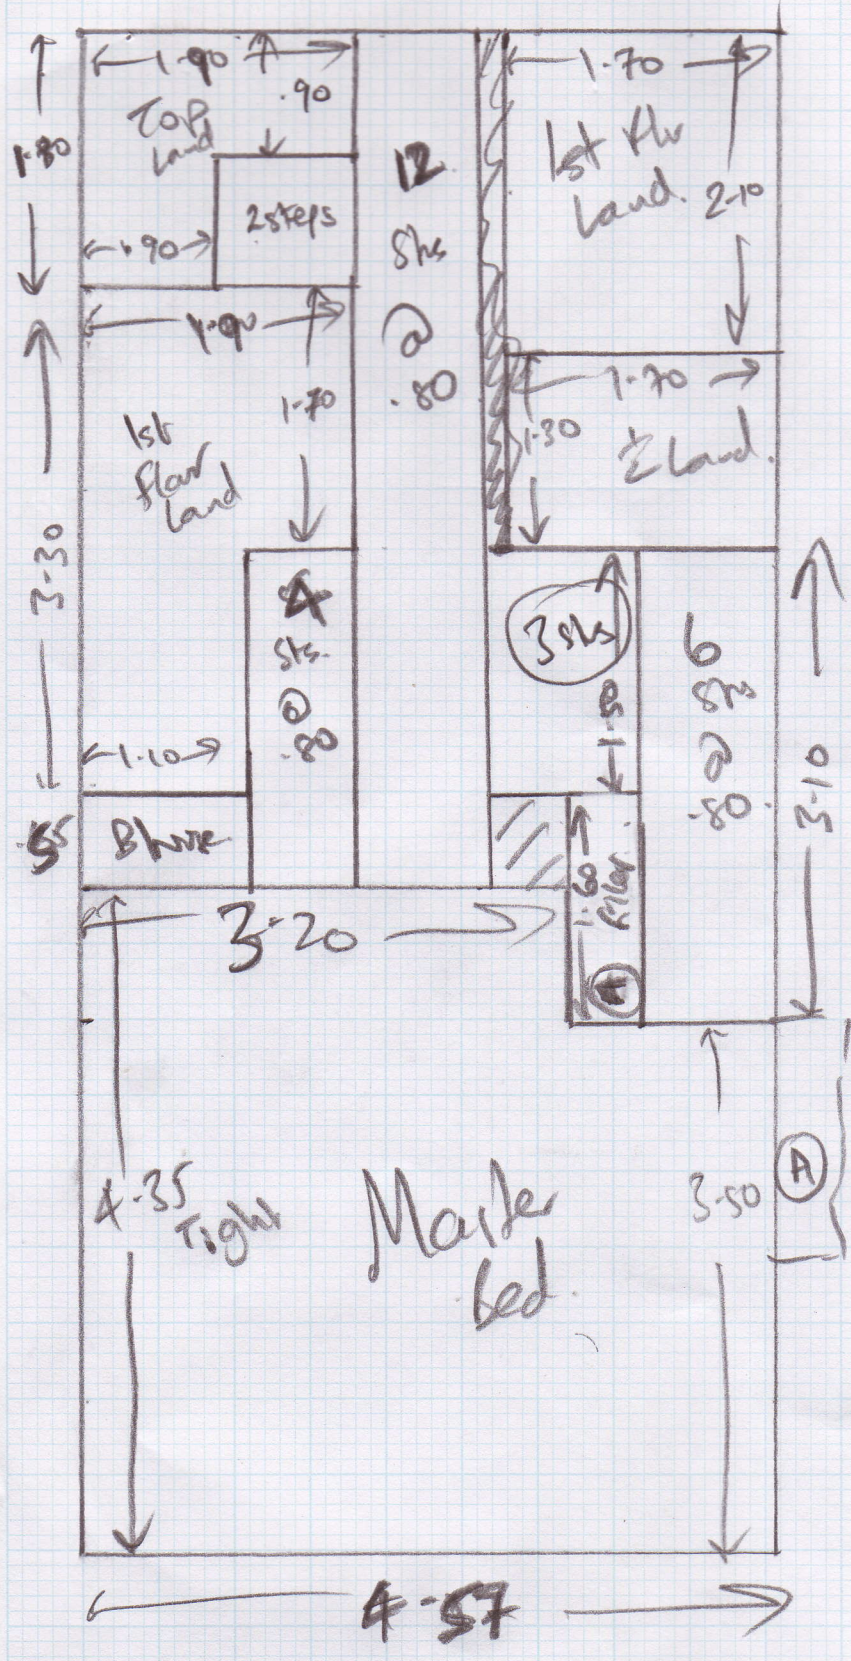

Job No: R15832
 Name: Lynne Rennie
 Address: 25 Pepps Rd
 SU20 8NR
 Tel:
 Sheet: 1 of 1

10m x 4.57

Cut Carefully
 Very tight in
 length.