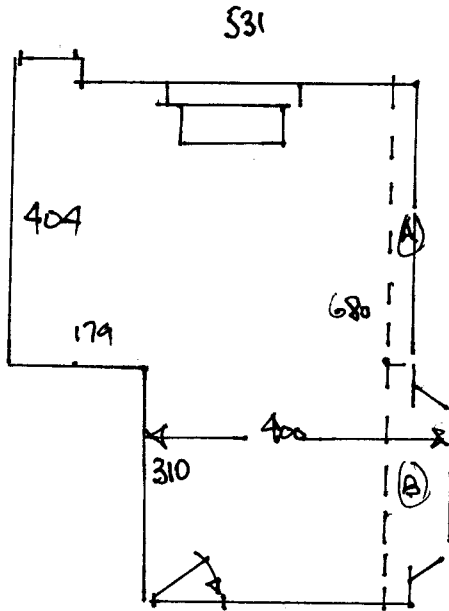

R16264

RENNIE

4 SILVERDALE AVE

KT22 OLB.

LOUNGE/DINING

1 1.

$$\begin{array}{r} 415 \\ 350 \\ \hline 765 \times 500 \end{array}$$

FURN TO MOVE  
UPLIFT CRT ONLY  
REUSE U/LAY, GRIPPER  
& BARS.