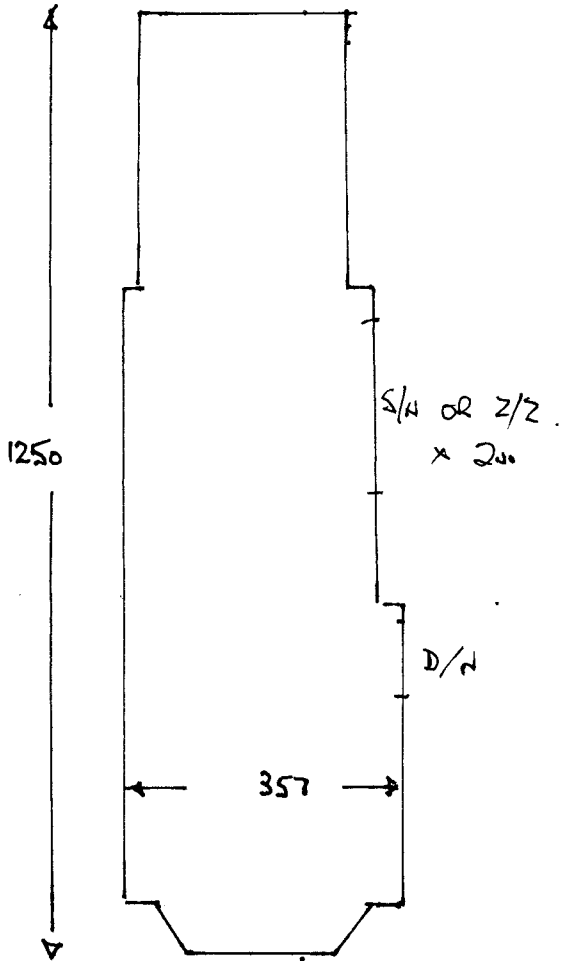

LOUNGE - STOCK TUPLET 50 - TAUPPE.
12.75 x 4.00.

R16378
RICK
29 QUEEN MARY AVE
SW 20.

1 1.

EXISTING CPT FITTED
FURN TO MOVE.

FIRST FLOOR

LULWORTH-27 (POLAR WHITE).
3.45 x 500