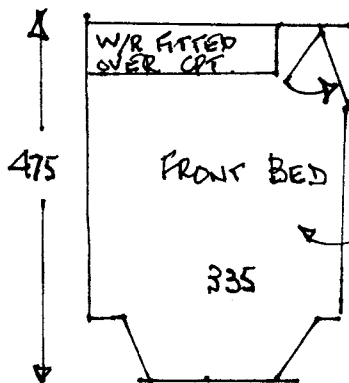

LOUNGE - STOCK TUPLET 50 - TAUPPE.
12.75 x 4.00.

R16378
RICK
29 QUEEN MARY AVE
SW 20.

1 1.

EXISTING CPT FITTED
FURN TO MOVE.

FIRST FLOOR

LULWORTH-27 (POLAR WHITE).
3.45 x 500