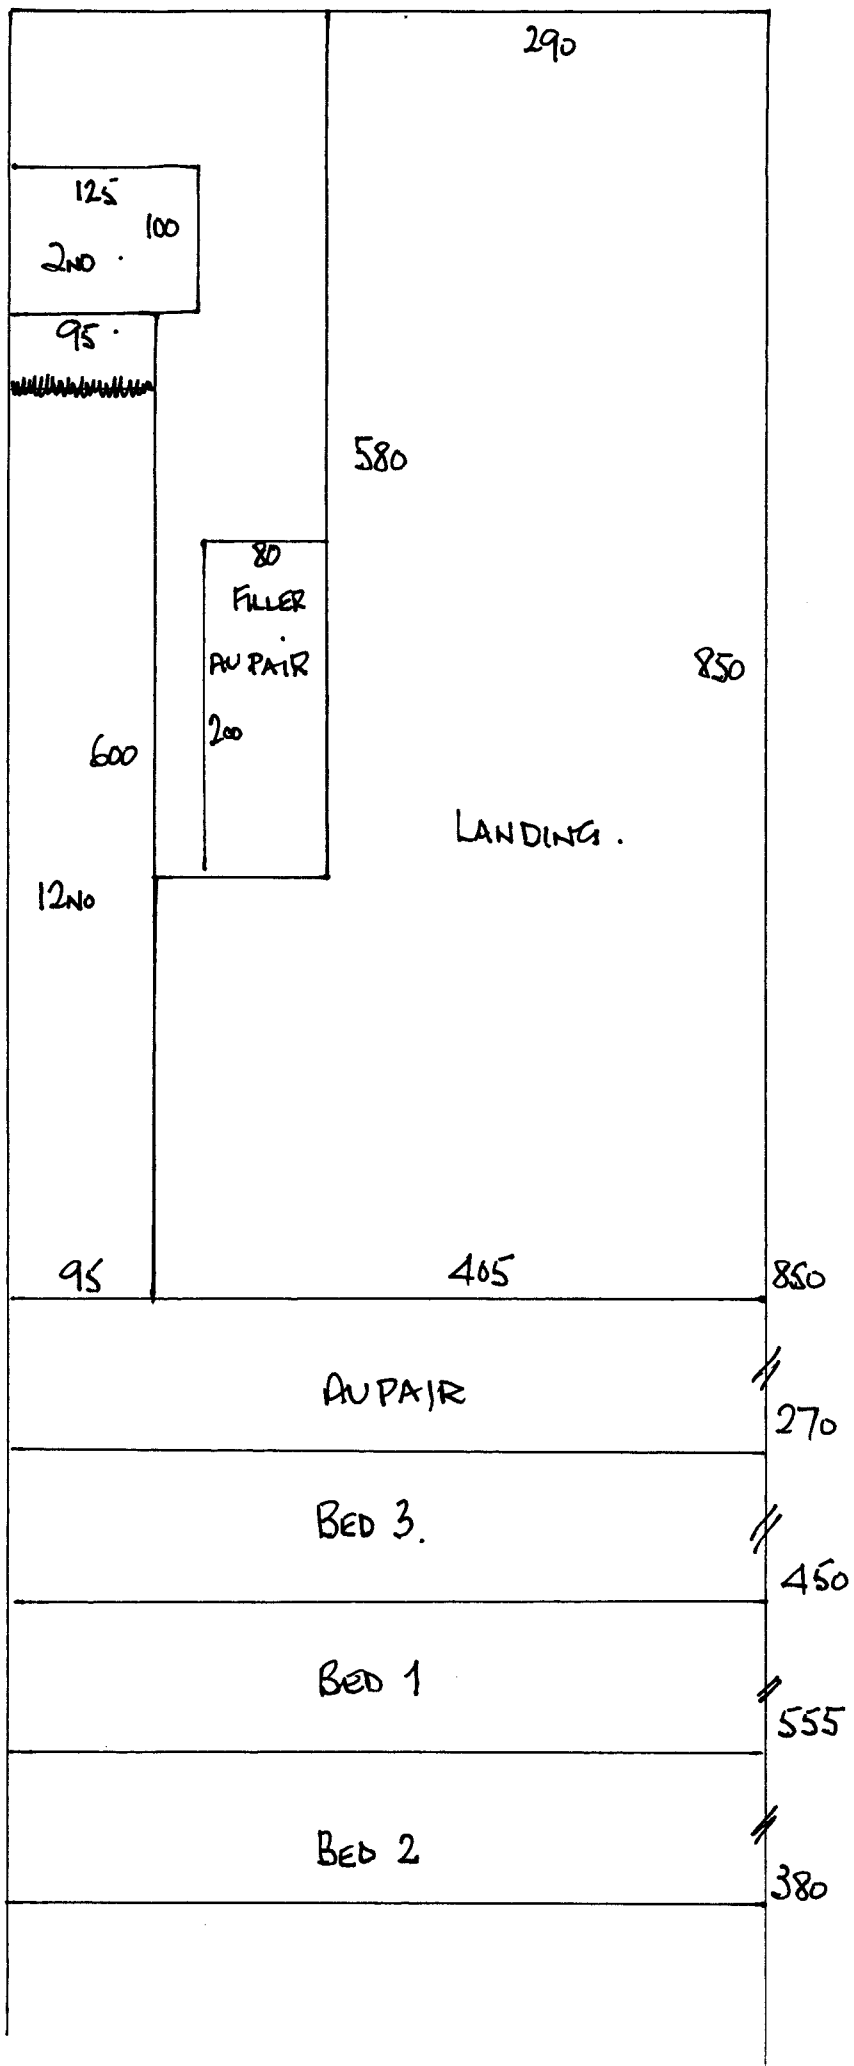

R15537 & R15614
 ROBERTSON
 LONGDOWN HOUSE
 51 LONGDOWN LANE NORTH.
 EPSOM, KT17
 2 2.

UPLIFT & DISPOSE .

HEAVY FURNITURE .

R15537 & R15614

ROBERTSON

LONGDOWN HOUSE

51 LONGDOWN LANE NORTH .

EPSOM. KT17 3JB .

1 2

FIRST FLOOR.

STAIRS
 12 x 43 x 86
 2 x 43 x 115 .
 5.

GROUND FLOOR.

U/LAY 150mm
 D/W 640 -
 2/2 3NO .
 S/N 2NO .
 COIL 70 x 100

* LIVING 565 x 500
 * DINING 450 x "

MATWELL 60 x 91 cms .