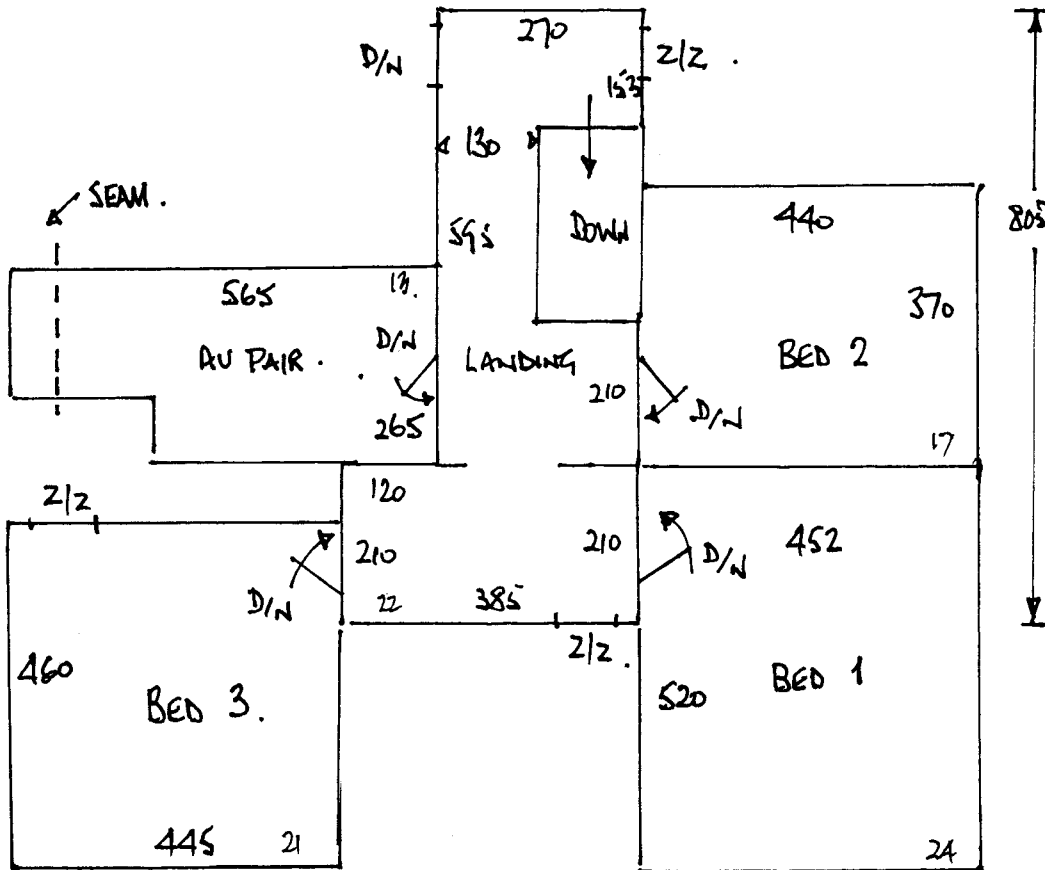

R15537 & R15614
 ROBERTSON
 LONGDOWN HOUSE
 51 LONGDOWN LANE NORTH.
 EPSOM, KT17
 2 2.

UPLIFT & DISPOSE .

HEAVY FURNITURE .

R15537 & R15614

ROBERTSON

LONGDOWN HOUSE

51 LONGDOWN LANE NORTH .

EPSOM. KT17 3JB .

1 2

FIRST FLOOR.

STAIRS
 12 x 43 x 86
 2 x 43 x 115 .
 5.

GROUND FLOOR.

U/LAY 150mm
 D/W 640 -
 2/2 3NO .
 S/N 2NO .
 COIL 70 x 100

* LIVING 565 x 500
 * DINING 450 x "

MATWELL 60 x 91 cms .