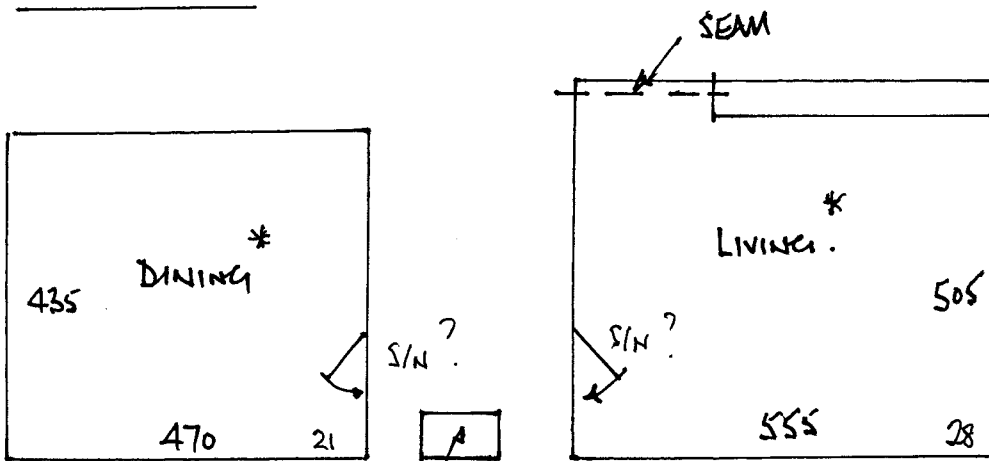

R15537 & R15614
 ROBERTSON
 LONGDOWN HOUSE
 51 LONGDOWN LANE NORTH.
 EPSOM, KT17
 2 2.

UPLIFT & DISPOSE .

HEAVY FURNITURE .

R15537 & R15614

ROBERTSON

LONGDOWN HOUSE

51 LONGDOWN LANE NORTH .

EPSOM. KT17 3JB .

1 2

FIRST FLOOR.

STAIRS
 12 x 43 x 86
 2 x 43 x 115 .
 5.

GROUND FLOOR.

U/LAY 150mm
 D/W 640 -
 2/2 3NO .
 S/N 2NO .
 COIL 70 x 100

* LIVING 565 x 500
 * DINING 450 x "

MATWELL 60 x 91 cms .