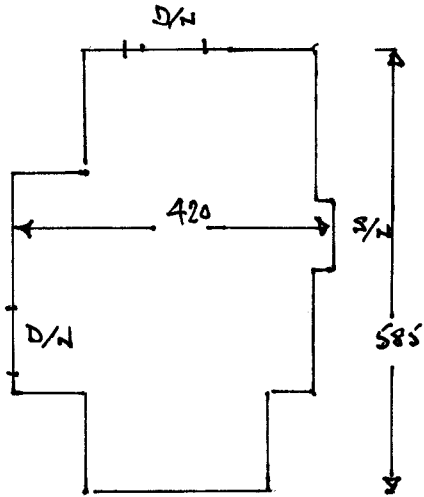

(MEASURED BY JC)

UPLIFT & DISPOSE

FURN (INC PIANO)

STICK SOME NEW GRIPPER.

R16257

ROBSON

118 WIMBLEDON HILL

SW19.

DINING

BELL TREST 4.57m WIDE