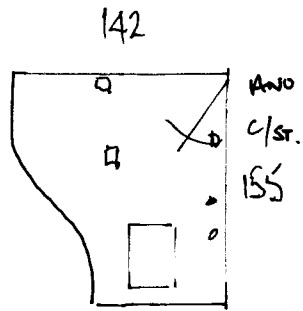

R15697
SAGE
9 GRANGE PARK PLACE
SW20.

BATHROOM

1 1.

WOOD BASE FLOOR.
6mm Ply x 3in.
MARMOLEUM REAL. 150 x 200.