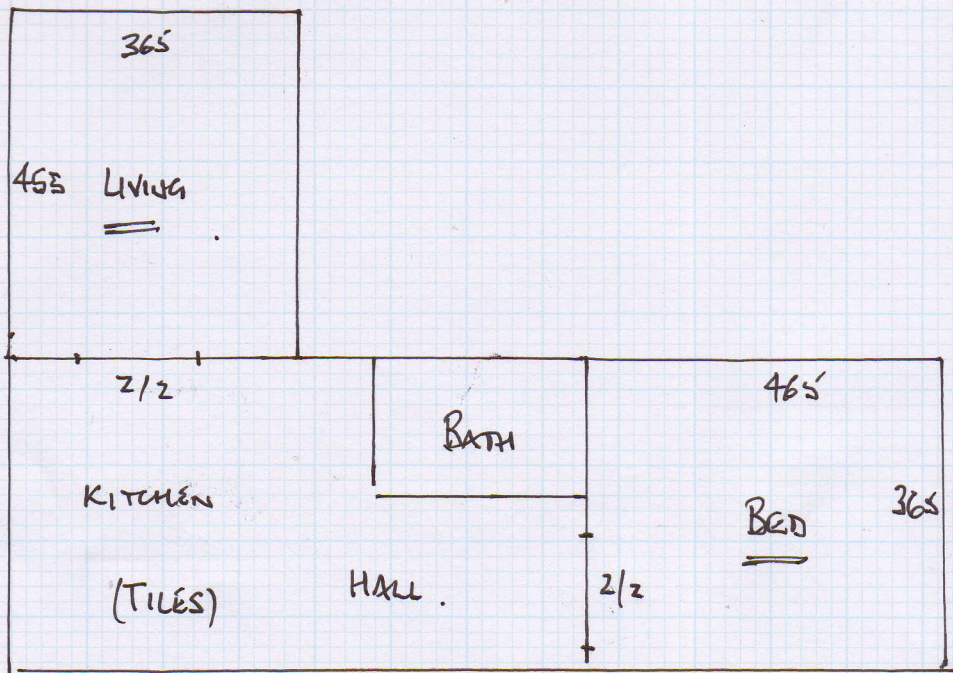

SMALL HOUSE IN GARDEN (ACCESS FROM
MURRAY RD)
NEW BUILD - SOLID FLOORS
STICK GRIPPER,
Z BARS TO TILES.

Job No: R15817
Name: SANDLER
Address: 5 SOUTHSIDE COMMON
SUNG.
Tel:
Sheet: 1 of 1

LIVING 375 x 500

BED 375 x 500.

u/lam 34m².

GR. (STICK). 22NO.

Z/Z. 4NO.

— Check with c'mer BA fitting.