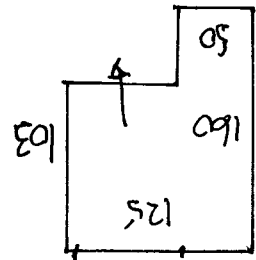

575 x 500.

R15530.
 SAVORY
 1/4 CAMBRIDGE RD
 SW 20.

1 2

RUNNER 275 x 127cm.
 WITH CHILL COLORE BAND
 LEATHER TRIGGERED.

STAIRS. 1st → GROUND
 X 12 x 43 x 79
 1 x B/M.

- X W 1 50 x 70.
- X W 2 55 x 88
- X W 3 65 x 95
- X W 4 55 x 63
- X 6 x 45 x 63.
- X W 5 50 x 70
- X W 6 55 x 90
- X W 7 65 x 95
- X W 8 53 x 63.

STAIRS

TOP FLOOR.
 D/M

EXISTING GRIPPER.
 NEW BARS (AND) 3 x D/M, 1 x S/M.
 NO UP/LIFT - C/MER WILL DO.

2 . 2 .

R15530 .
 SAVORY
 19 CAMBRIDGE RD
 SW20.