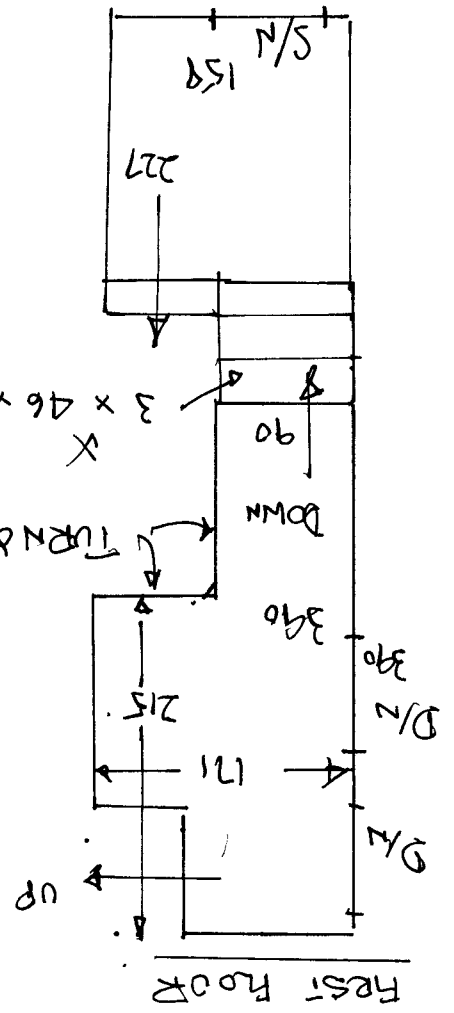

575 x 500.

R15530.
 SAVORY
 1/4 CAMBRIDGE RD
 SW 20.

1 2

RUNNER 275 x 127cm.
 WITH CHILL COLORE BAND
 LEATHER TRIGGERED.

STAIRS. 1st → GROUND
 X 12 x 43 x 79
 1 x B/M.

- X W 1 50 x 70.
- X W 2 55 x 88
- X W 3 65 x 95
- X W 4 55 x 63
- X 6 x 45 x 63.
- X W 5 50 x 70
- X W 6 55 x 90
- X W 7 65 x 95
- X W 8 53 x 63.

STAIRS

TOP FLOOR.
 D/M

EXISTING GRIPPER.
 NEW BARS (AND) 3 x D/M, 1 x S/M.
 NO UP/LIFT - C/MER WILL DO.

2 . 2 .

R15530 .
 SAVORY
 19 CAMBRIDGE RD
 SW20.