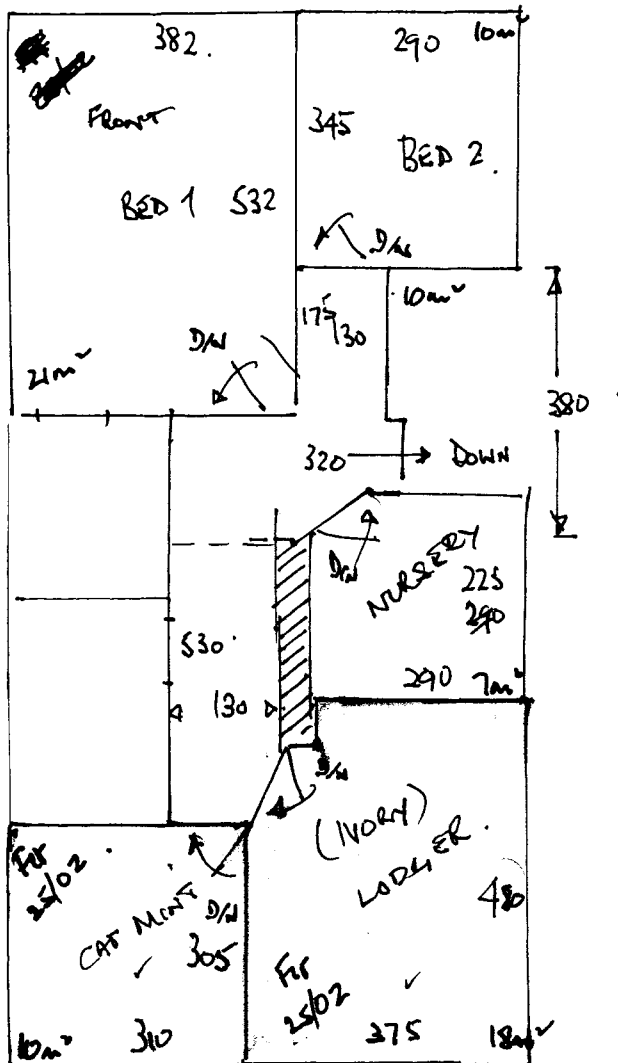

UPLIFT & DISPOSE  
 SOME FURNITURE TO MOVE.

STAGED JOB. - 1st Thrus 25th Feb.  
CAT MINT & NORY ROOMS.

R15753  
 SEARS  
 6 MONTANA RD  
 SW 20.

1 2.

- ✓ 4 x 44 x 90
  - ✓ 125 x 95
  - ✓ 9 x 44 x 90
  - 55 x 125
  - 20 x 125
- 5m<sup>2</sup>

B1.	21.	D/W x 5.
B2.	10.	
N/SEAM	7	
IVORY	18	
CATMINT	10.	
LAN.	10	
STPS	5.	
	81m <sup>2</sup> .	

R. 15753  
 SEARS  
 6 MONTANA RD  
 SW 20.

2 2