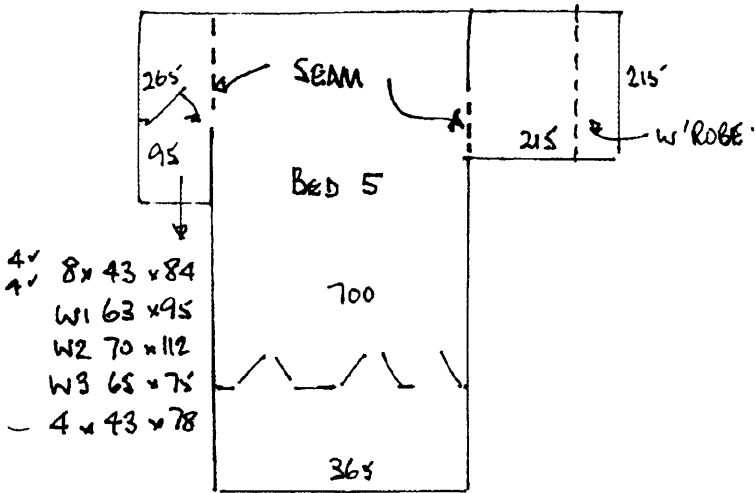

R16537
R16062.

CAMBRIA.
47 DORA RD
SW19.

1 ~~2~~ 1.

TOP FLOOR.

FIRST FLOOR.

REPLACE CARPET ONLY
TO THIS ROOM.

- 5 x 41 x 86 + TURN
- W4 60 x 105
- W5 67 x 118
- W6 65 x 83
- 4 x 41 x 85 + TURN
- W7 63 x 100
- W8 73 x 120
- W9 65 x 82.
- BN 50 x 95
- BN 30 x 115
- 20 x 120