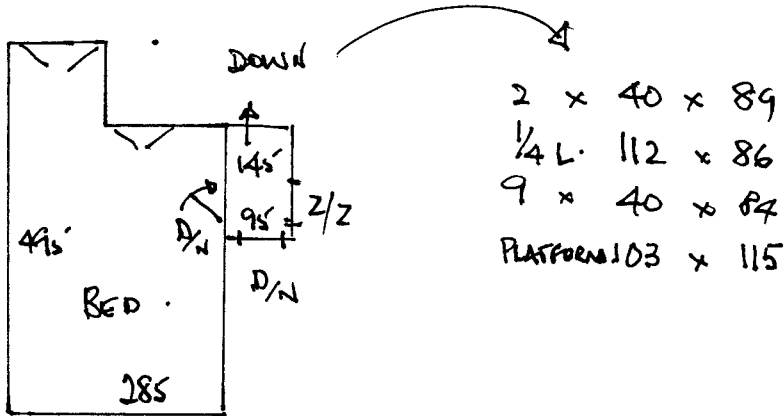

C'MER TO EASE DOORS, UPLIFT  
 & MOVE FURN.

R16254  
 SPEED  
 20 BURNHAM RD  
 SM4.

FIRST FLOOR.

1            2

R16254  
 SPEED  
 20 BURNHAM RD  
 SMA .

2 2.

660 x 500 (GFP)  
 415 x 400 (LOUNGE)