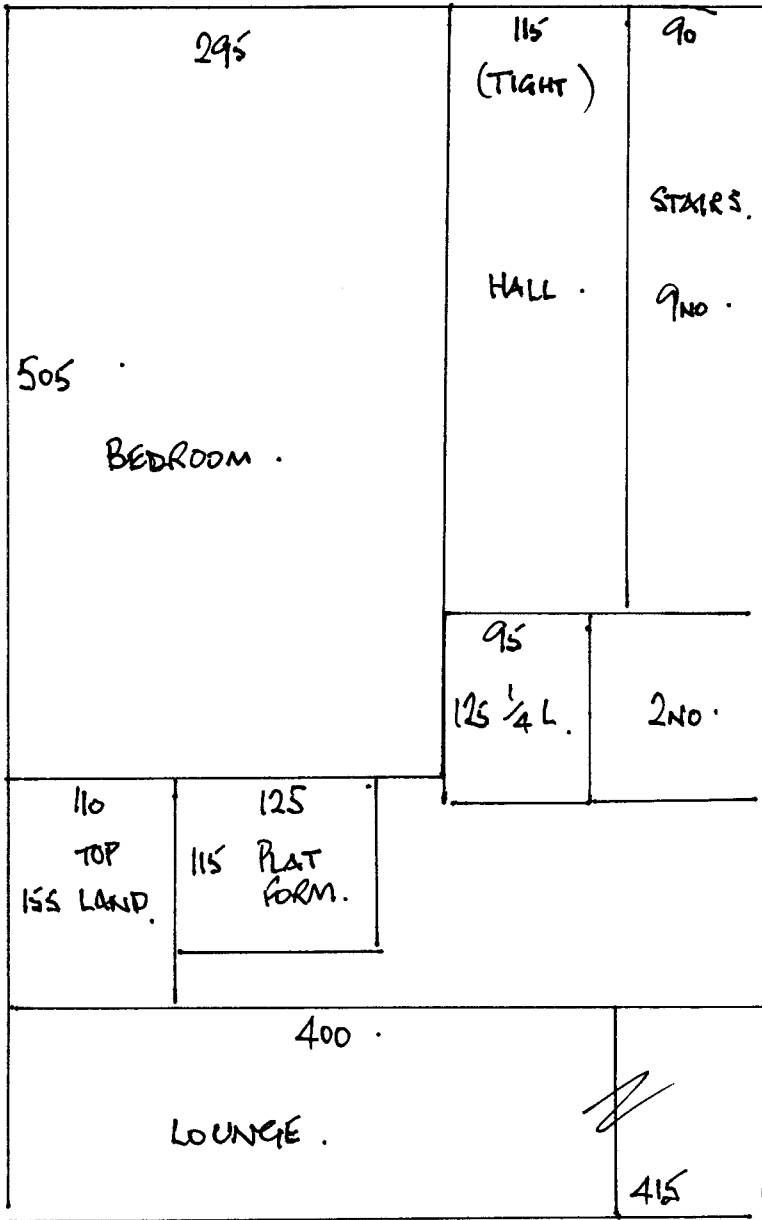

C'MER TO EASE DOORS, UPLIFT  
 & MOVE FURN.

R16254  
 SPEED  
 20 BURNHAM RD  
 SM4.

FIRST FLOOR.

1            2

R16254  
 SPEED  
 20 BURNHAM RD  
 SMA .

2 2.

660 x 500 (GFP)  
 415 x 400 (LOUNGE)