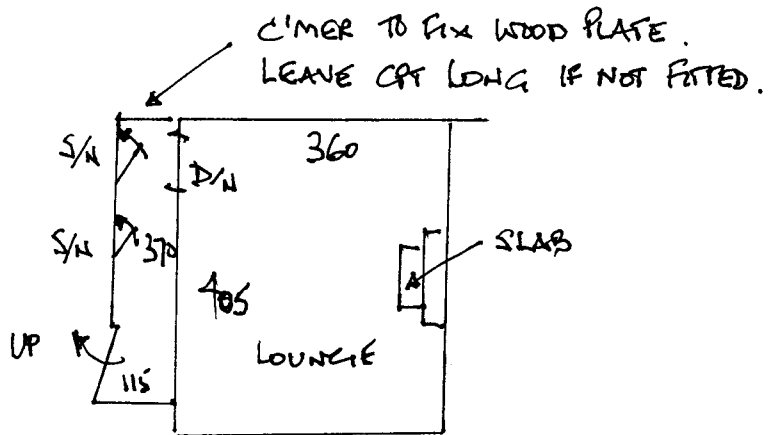

C'MER TO EASE DOORS, UPLIFT  
 & MOVE FURN.

R16254  
 SPEED  
 20 BURNHAM RD  
 SM4.

FIRST FLOOR.

1            2

R16254  
 SPEED  
 20 BURNHAM RD  
 SMA .

2 2.

660 x 500 (GFP)  
 415 x 400 (LOUNGE)