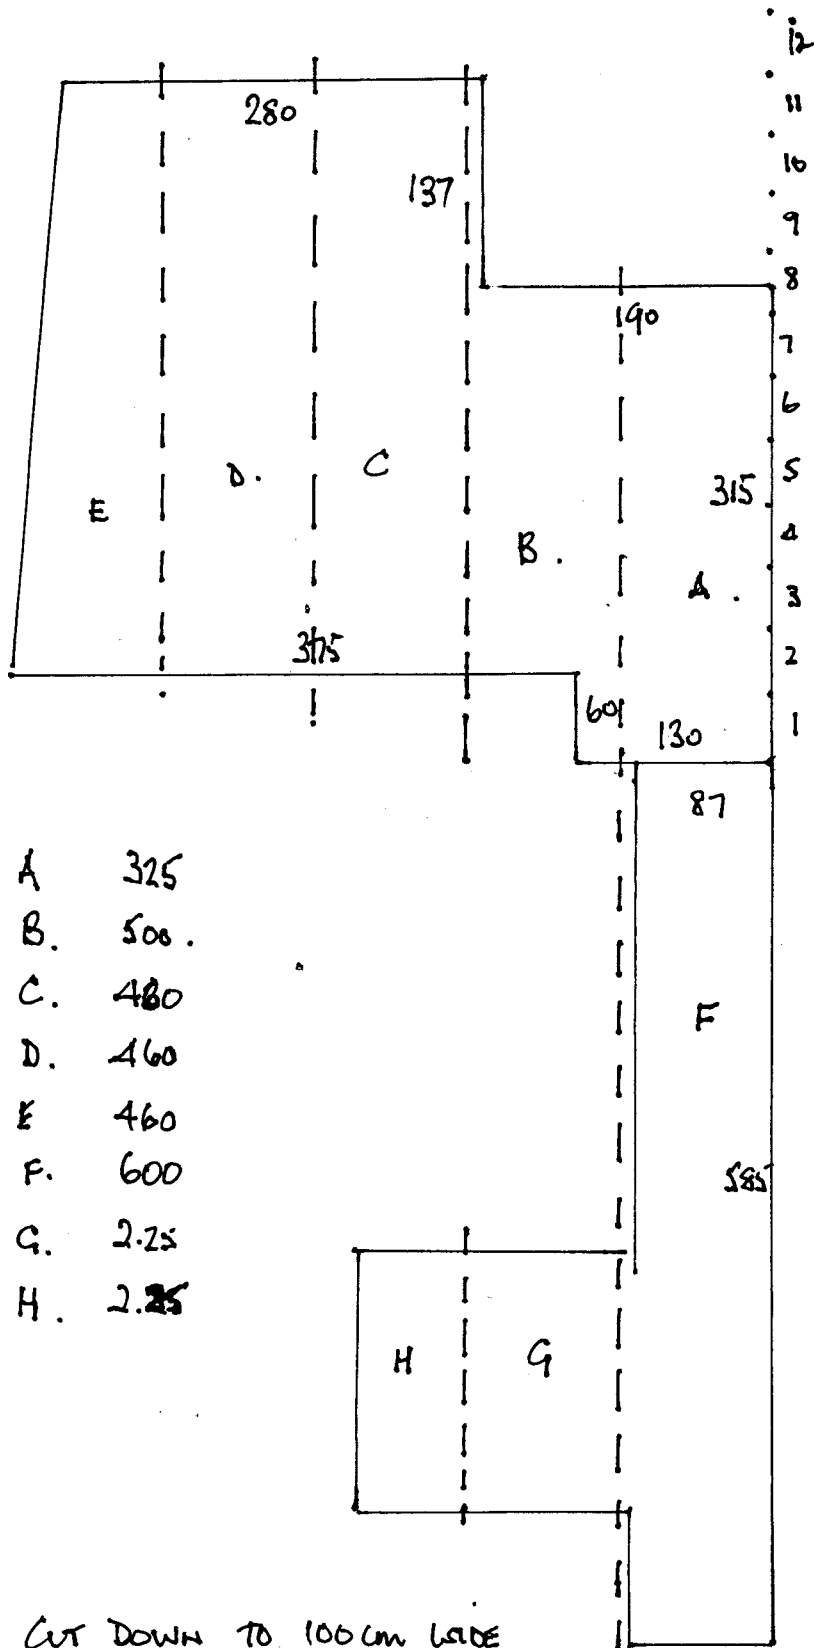

TOP FLOOR.

FIRST FLOOR.

RIG 140  
THURTELL  
23 THE CRESCENT  
SW19.

TOP STAIRS.

- 2 x 41 x 78
- W1 75 x 110
- W2 96 x 75
- W3 75 x 118
- W4 97 x 75
- 5 x 41 x 77
- W5 60 x 90
- W6 65 x 110
- W7 65 x 80
- BN 30 x 115
- 20 x 120.

1 2

FIRST STAIRS

- 13 x 47 x 75 + TURN
- W8 77 x 88
- W9 83 x 78.

MALHAM VELVET.

- TOP 450 x 400
- MID 320 x "
- REAR 325 x "
- u/LAY 80M<sup>2</sup>
- D/N 4NO
- 2/2 2NO

R16140  
 THURTELL  
 23 THE CRESCENT  
 SW19.

2 2.

CUT DOWN TO 100cm WIDE  
 TO MATCH EDGE TO EDGE.