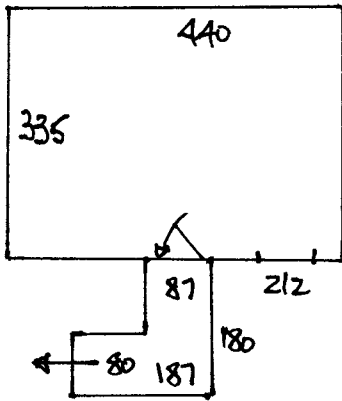

TOP FLOOR.

FIRST FLOOR.

RIG 140  
THURTELL  
23 THE CRESCENT  
SW19.

TOP STAIRS.

- 2 x 41 x 78
- W1 75 x 110
- W2 96 x 75
- W3 75 x 118
- W4 97 x 75
- 5 x 41 x 77
- W5 60 x 90
- W6 65 x 110
- W7 65 x 80
- BN 30 x 115
- 20 x 120.

1 2

FIRST STAIRS

- 13 x 47 x 75 + TURN
- W8 77 x 88
- W9 83 x 78.

MALHAM VELVET.

- TOP 450 x 400
- MID 320 x "
- REAR 325 x "
- u/LAY 80M<sup>2</sup>
- D/N 4NO
- 2/2 2NO

R16140  
 THURTELL  
 23 THE CRESCENT  
 SW19.

2 2.

CUT DOWN TO 100cm WIDE  
 TO MATCH EDGE TO EDGE.