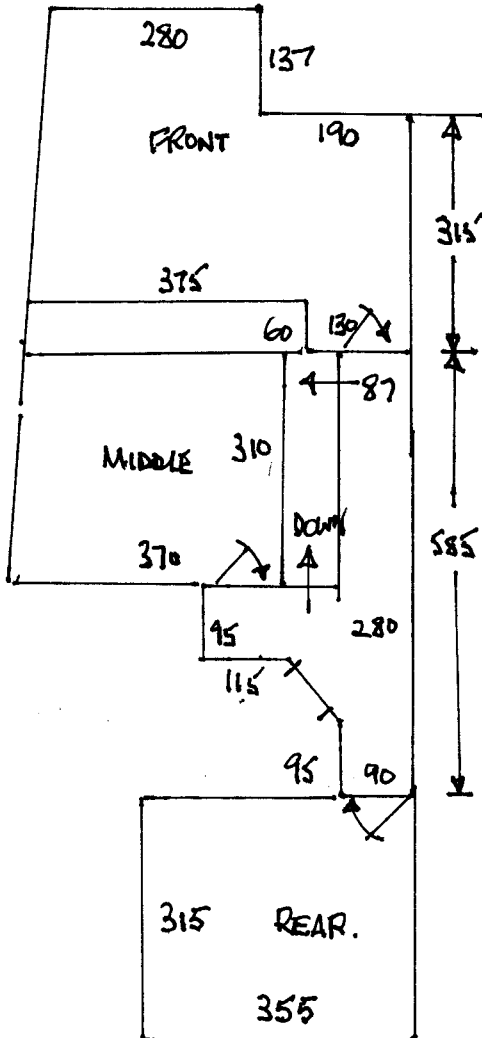

TOP FLOOR.

FIRST FLOOR.

RIG 140  
THURTELL  
23 THE CRESCENT  
SW19.

TOP STAIRS.

- 2 x 41 x 78
- W1 75 x 110
- W2 96 x 75
- W3 75 x 118
- W4 97 x 75
- 5 x 41 x 77
- W5 60 x 90
- W6 65 x 110
- W7 65 x 80
- BN 30 x 115
- 20 x 120.

1 2

FIRST STAIRS

- 13 x 47 x 75 + TURN
- W8 77 x 88
- W9 83 x 78.

MALHAM VELVET.

- TOP 450 x 400
- MID 320 x "
- REAR 325 x "
- u/LAY 80M<sup>2</sup>
- D/N 4NO
- 2/2 2NO

R16140  
 THURTELL  
 23 THE CRESCENT  
 SW19.

2 2.

CUT DOWN TO 100cm WIDE  
 TO MATCH EDGE TO EDGE.