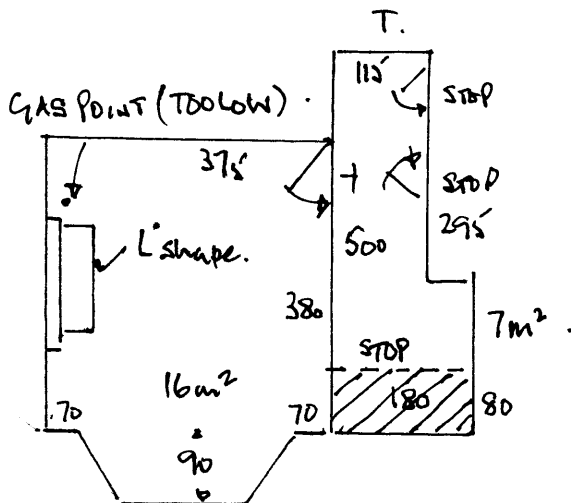

R16557

T00N

55 COOMBE LANE

SW20.

1 1.

FIRST

EXISTING OAK
THRESHOLDS
(CLIP TOPS)
TO DOORS.

BATH FOR
KARNDLEAN

- W1 60 x 90
- W2 68 x 110
- W3 63 x 72
- 8 x 44 x 75
- W4 60 x 94
- W5 65 x 115
- W6 75 x 87.

GROUND

ALPINE COLLECTION
V4 RUSTIC OAK 150
RANDOM LENGTHS
S107.

WOOD - FIT 2ND DEC.
SOLID TO LOUNGE & HALL.

- NET 23m²
- GROSS. 24.57m². (13 BOXES @ 1.84m²).
- SCOTIA. 1240
- T x 240
- STOP x 440.
- L x 140 (2600mm)