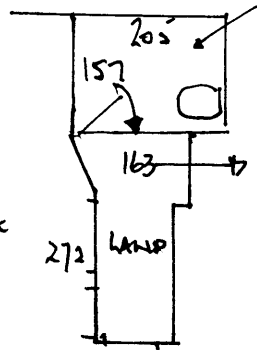

R16557

T00N

55 COOMBE LANE

SW20.

1 1.

FIRST

EXISTING OAK
THRESHOLDS
(CLIP TOPS)
TO DOORS.

BATH FOR
KARNDLEAN

- W1 60 x 90
- W2 68 x 110
- W3 63 x 72
- 8 x 44 x 75
- W4 60 x 94
- W5 65 x 115
- W6 75 x 87.

GROUND

ALPINE COLLECTION
V4 RUSTIC OAK 150
RANDOM LENGTHS
S107.

WOOD - FIT 2ND DEC.
SOLID TO LOUNGE & HALL.

- NET 23m²
- GROSS. 24.57m². (13 BOXES @ 1.84m²).
- SCOTIA. 1240
- T x 240
- STOP x 440.
- L x 140 (2600mm)