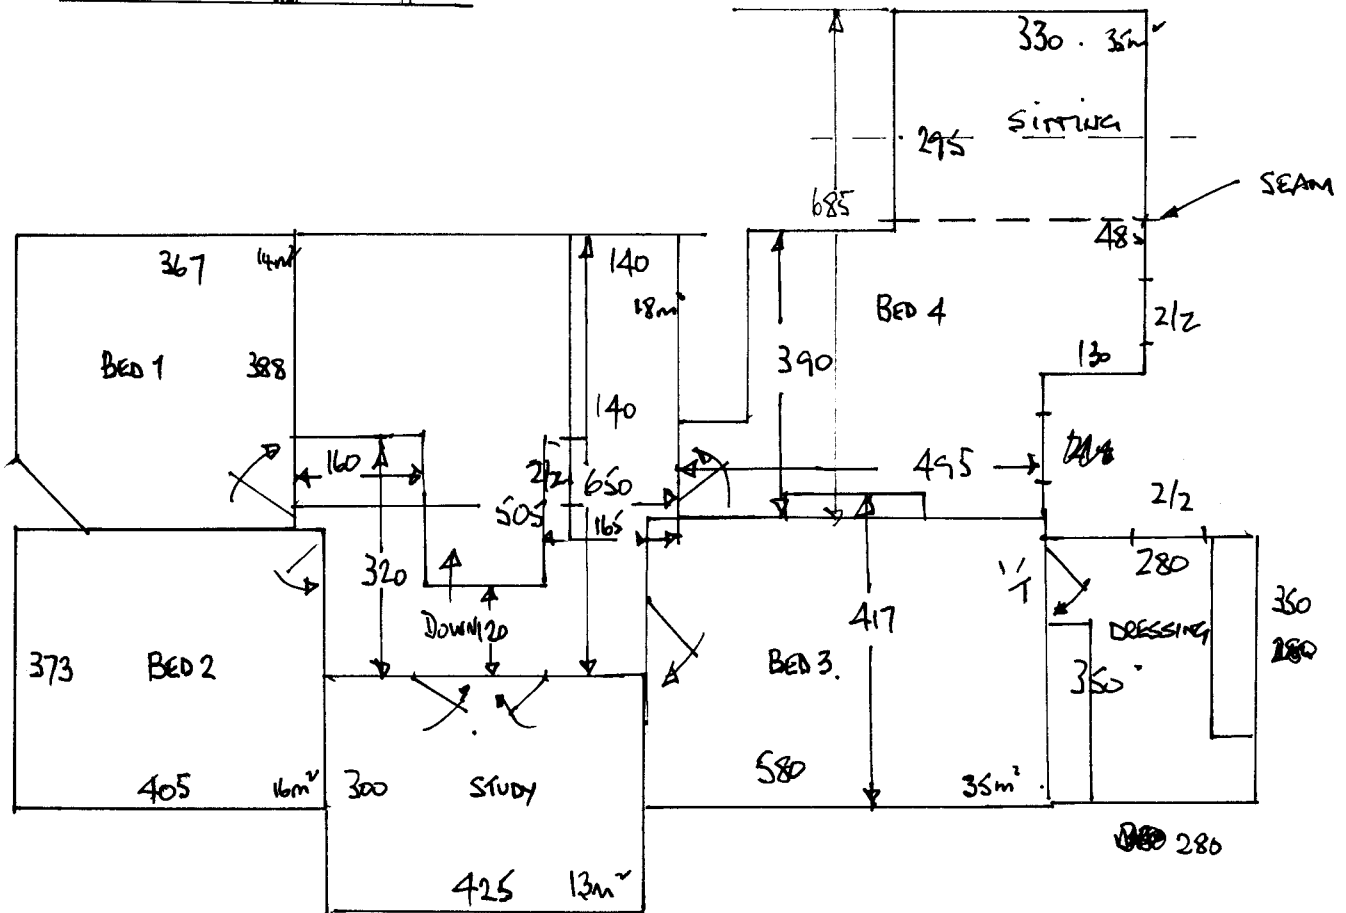

R15462
 TYLER
 63 HOME PARK RD
 SW19.

1 2

6.60 }
 3.50 } 10.10 cut.

R15462
 TYLER
 63 HOME PARK RD
 SW119

2 2.

FIRST FLOOR BEDROOMS.

STAIRS x 2NO.
 AS RUNNERS.

CLEAN FLOORS.

OAK. T BARS TO DOORWAYS. x 10NO.

T 1

NOV. 3RD. FIRST STAGE. BEDS 1-4, DRESSING x STUDY.