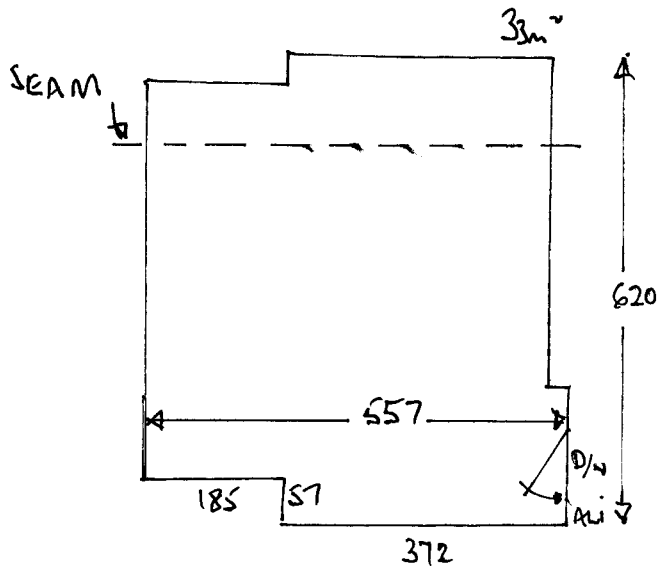

UPHOLT & DISPOSE  
FURNITURE.

R15659 .  
WILLIAMS  
THE WELL HOUSE  
GEORGE RD, KT 2 .

1 1 .

SITTING ROOM.

570 x 500 .  
570 x 200 .

BEDROOM.

CUT AROUND BED BASE .  
DETACH WOODEN SIDE  
FRAMEWORK.  
THERE ARE RETRACTABLE  
PINS THAT RELEASE THE  
SIDE FRAME .

585 x 530 .