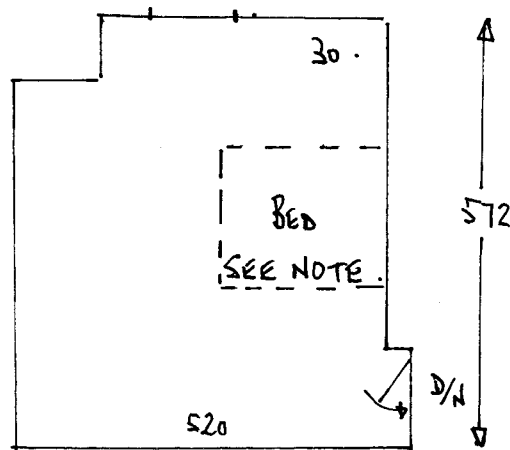

UPHOLT & DISPOSE  
FURNITURE.

R15659 .  
WILLIAMS  
THE WELL HOUSE  
GEORGE RD, KT 2 .

1 1 .

SITTING ROOM.

570 x 500 .  
570 x 200 .

BEDROOM.

CUT AROUND BED BASE .  
DETACH WOODEN SIDE  
FRAMEWORK.  
THERE ARE RETRACTABLE  
PINS THAT RELEASE THE  
SIDE FRAME .

585 x 530 .