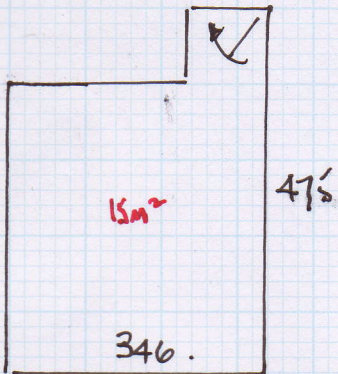

MASTER BED & DRESSING.

Job No: R15809

Name: WOOLDRIDGE

Address: 38 PARKSIDE
SW19.

Tel:

Sheet: of:

ROYAL CHESS 2 - 128.

6.60 x 5.00.

2.65 x 5.00.

FURN, UPLIFT/DISPOSE H/BD.

FLOORBOARDS NEED ATTENTION.

Fit. MON 21ST JUNE

HANNAH.

* FITTED Fri. 18th JUNE.

COTSWOLD - WINDRUSH.

485 x 400.

| | |
|-------|------------------|
| | 51 |
| U/LAM | 26 m² |
| GR. | 37no. |
| D/N | 3no. |
| H/B. | 83. |