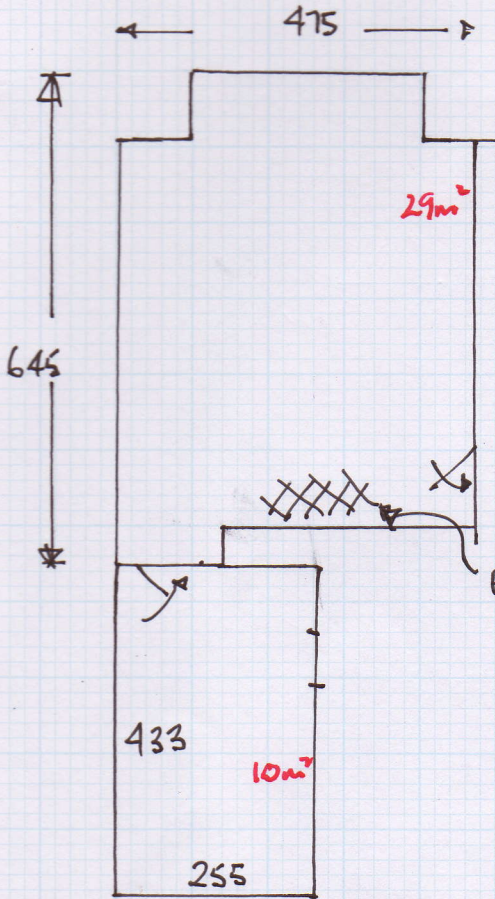

MASTER BED & DRESSING.

Job No: R15809

Name: WOOLDRIDGE

Address: 38 PARKSIDE
SW19.

Tel:

Sheet: of:

ROYAL CHESS 2 - 128.

6.60 x 5.00.

2.65 x 5.00.

FURN, UPLIFT/DISPOSE H/BD.

FLOORBOARDS NEED ATTENTION.

Fit. MON 21ST JUNE

HANNAH.

* FITTED Fri. 18th JUNE.

COTSWOLD - WINDRUSH.

485 x 400.

| | |
|-------|------------------|
| | 51 |
| U/LAM | 26 m² |
| GR. | 37no. |
| D/N | 3no. |
| H/B. | 83. |