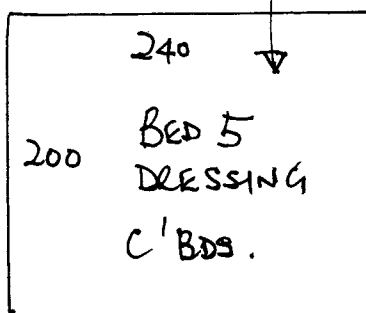

R15721
VAN PRETSEN
'HIGH LEIGH'
TRAPS LANE, KT3.

2 3

CUTS :-

680 x 500

680 x "

680

LEAVE IN W'HSE.
MARK: BED 3. R15721.

MUST BE CUT FROM
THIS POSITION. DO NOT
MOVE OVER.

100

680.

R15721
 VAN PLETSEN
 HIGH LEIGH
 TRAPS LANE . KT3 4RY.

3 3

CUTS :

900 x 500

970 x " .