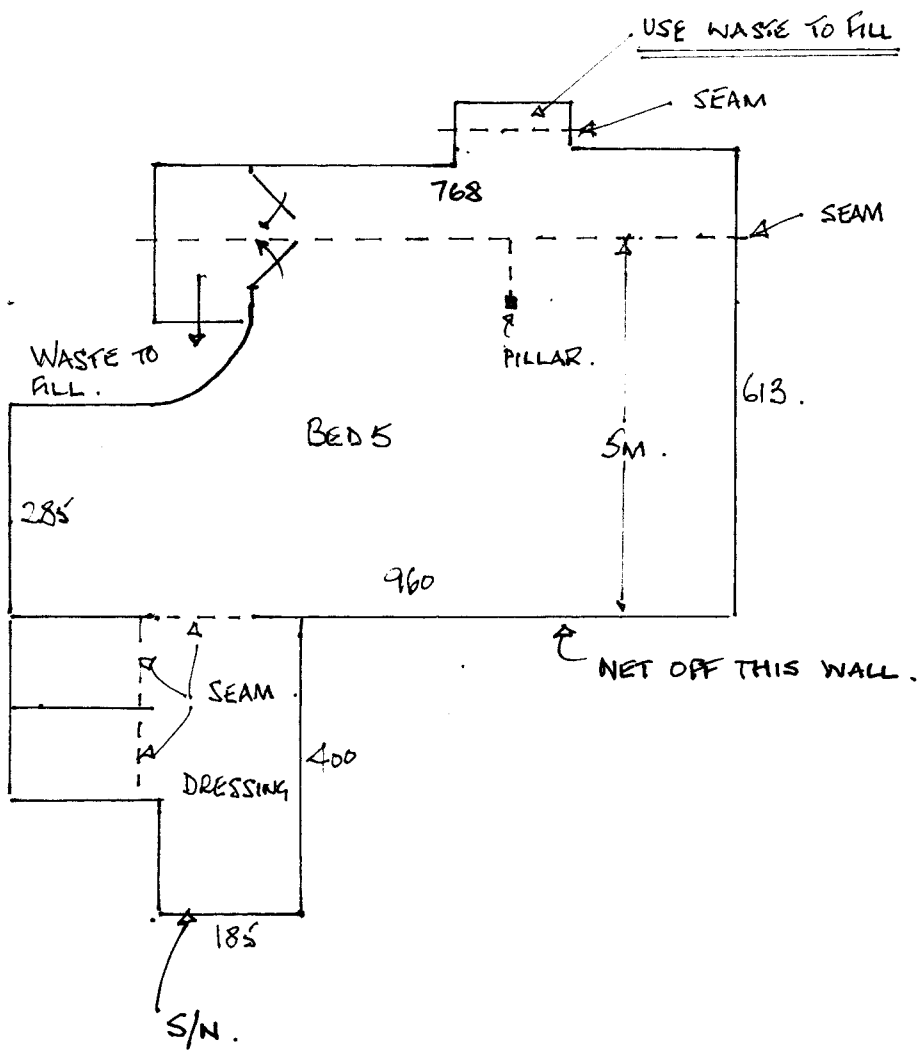

HOUSE ON LEFT JUST AFTER SPEED CAMERA
COMMENCE FROM COOMBE END.

R15721
VAN PLETSEN
TRAPS LANE
KT 3

STICK GRIPPER (UNDERFLOOR HEATING)

CUT STAR IN CARPET OVER FLOOR
LIGHTING TRAPS.

1 3.

LEAVE IN W'HSE.
MARK: R15721
BED 4.

R15721
VAN PRETSEN
'HIGH LEIGH'
TRAPS LANE, KT3.

2 3

CUTS :-

680 x 500

680 x "

680

LEAVE IN W'HSE.
MARK: BED 3. R15721.

MUST BE CUT FROM
THIS POSITION. DO NOT
MOVE OVER.

100

680.

R15721
 VAN PLETSEN
 HIGH LEIGH
 TRAPS LANE . KT3 4RY.

3 3

CUTS :

900 x 500

970 x " .