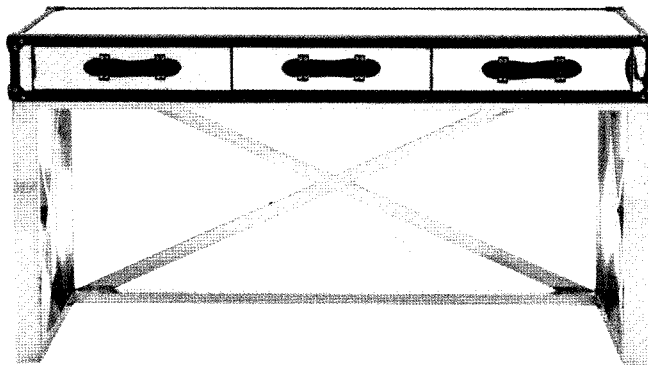

**HINES DESK**

Height 75cm (29") Width 150cm (59") Depth 70cm (28")

**A-FRAME DESK CHROME & GLASS**

Height 75cm (29") Width 180cm (71") Depth 90cm (35")

**CUNNINGHAM DESK PROPERTY OF U.S. GOVERNMENT**

Height 75cm (29") Width 150cm (59") Depth 75cm (29")

**HURON DESK**

Height 80cm (31") Width 160cm (63") Depth 80cm (32")

**DA GAMA CAMPAIGN DESK**

Height 80cm (31") Width 150cm (59") Depth 61cm (24")

**HORATIO DESK**

Height 80cm (31") Width 140cm (55") Depth 75cm (29")

**HENDRIX DESK**

Height 76cm (30") Width 156cm (61") Depth 71cm (28")

**BLACK LACQUERED DESK**

Height 75cm (29") Width 140cm (55") Depth 60cm (24")