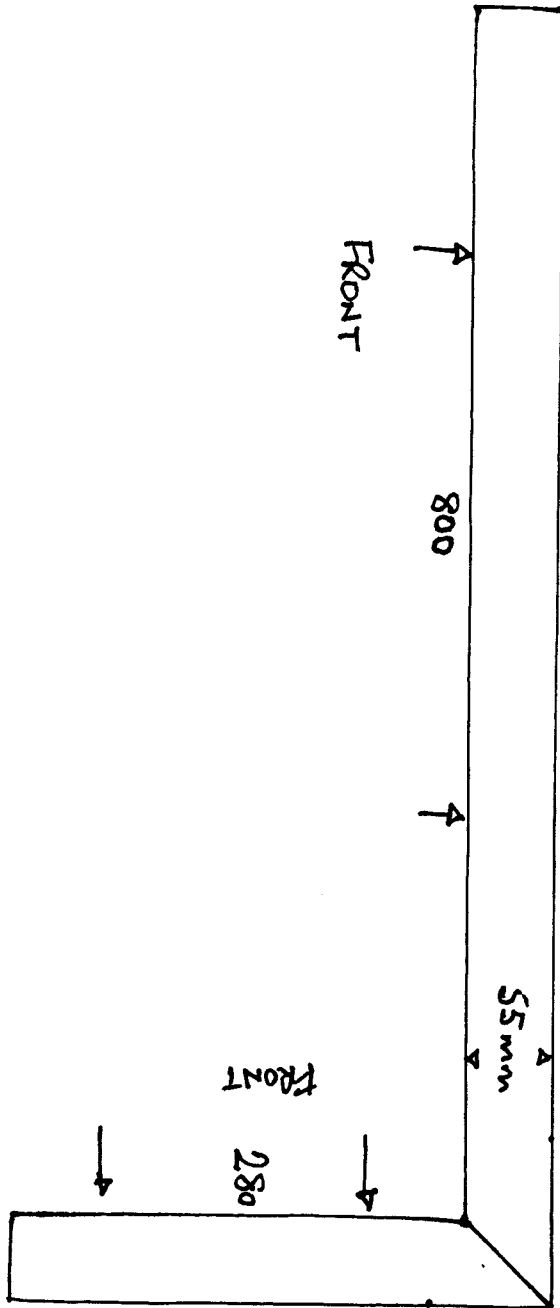

R16003
HAZELL
51 BRAEMAR AVE
SW 19.

SUPPLY

RXT 311. (GRADUS)
CHANNEL - BLACK
INSERT - RAVEN.

INTERNAL LENGTHS.
800mm - 280mm.

INTERNAL MITRES x 2NO.
ALL DRILLED.

* ORDER NO: R16033 *

Price 11.59/mi metre * 10%
= £10.43 per (m) m.
mitres @ £ 2.48 EACH