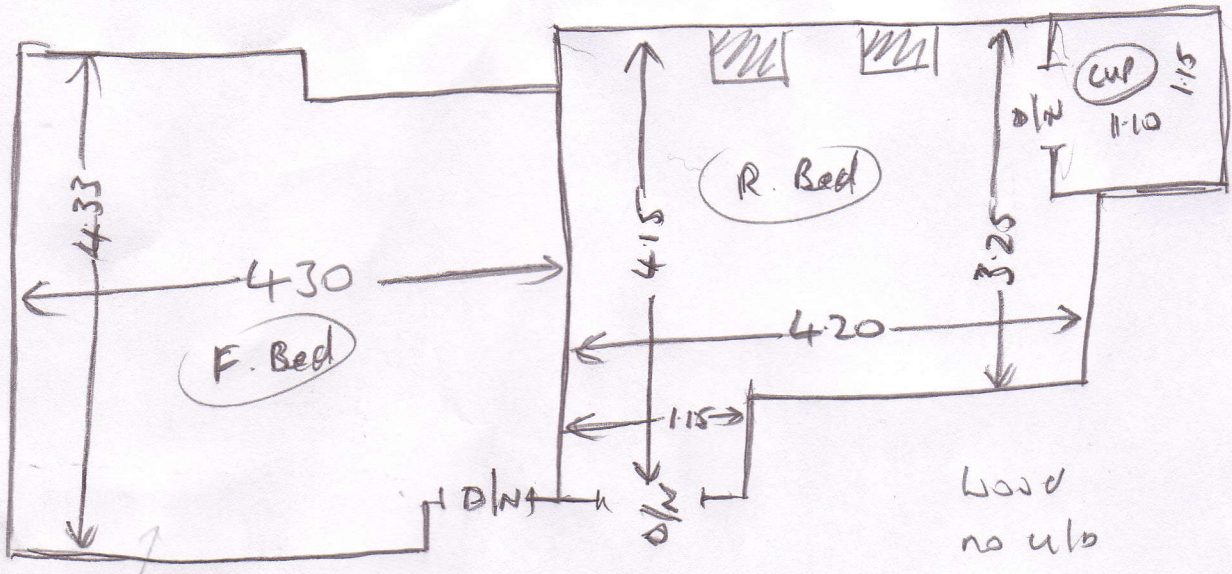

Layout

S27164

MRS GARRETT  
7 EFFINGHAM RD  
LONG DITTON  
KT6 5SZ

Cup to be built

Wood  
no ult  
needs slo  
no mkr

Wood  
no ult  
needs slo  
no mkr

Bathroom  
cup board

needs slo  
no ult  
" 2 ah 2/2 cup

2022

(c/plm)

S 27164et  
Job MRS GARRETT  
Name 7 EPPINGHAM ROAD  
Address LONG DITTON  
(SURBITON)  
Tel: KT6 5JZ  
Sheet: of:

F. Bed 4.45 x 5m

R Bed +  
cupboard 4.25 x 5m

Bath cupboard 1.20 x 4m  
(2 pieces)

Put R Bed cupboard in 2 pieces  
needs beaming  
" sleds  
" D/W (see layout)

(1 of 2)