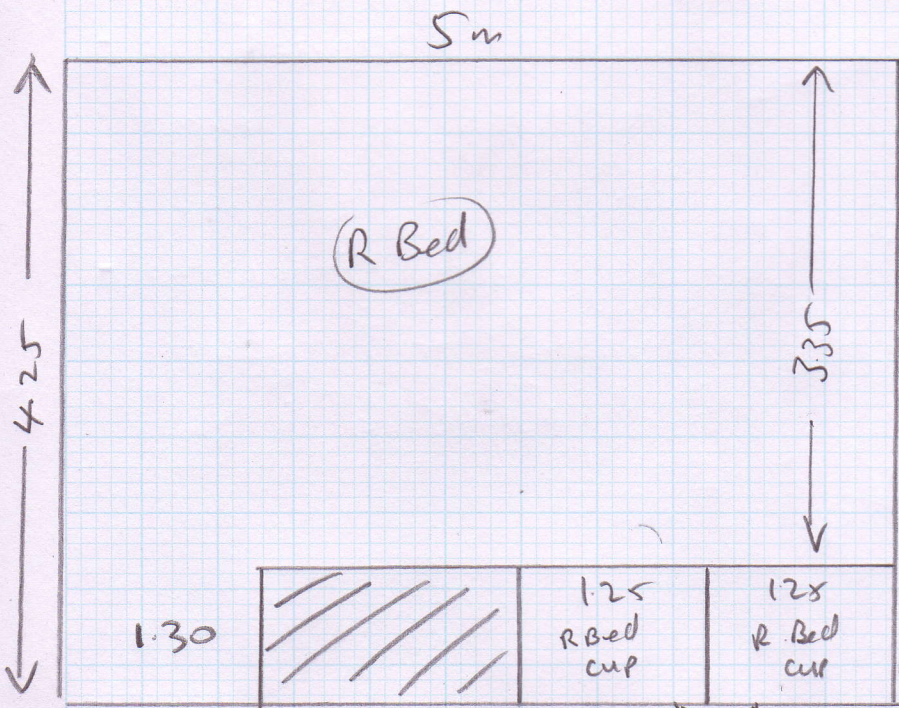

2022

(c/plm)

S 27164et  
Job MRS GARRETT  
Name 7 EPPINGHAM ROAD  
Address LONG DITTON  
(SURBITON)  
Tel: KT6 5JZ  
Sheet: of:

F. Bed 4.45 x 5m

R Bed +  
cupboard 4.25 x 5m

Bath cupboard 1.20 x 4m  
(2 pieces)

Put R Bed cupboard in 2 pieces  
needs beaming  
" sleds  
" D/W (see layout)

(1 of 2)