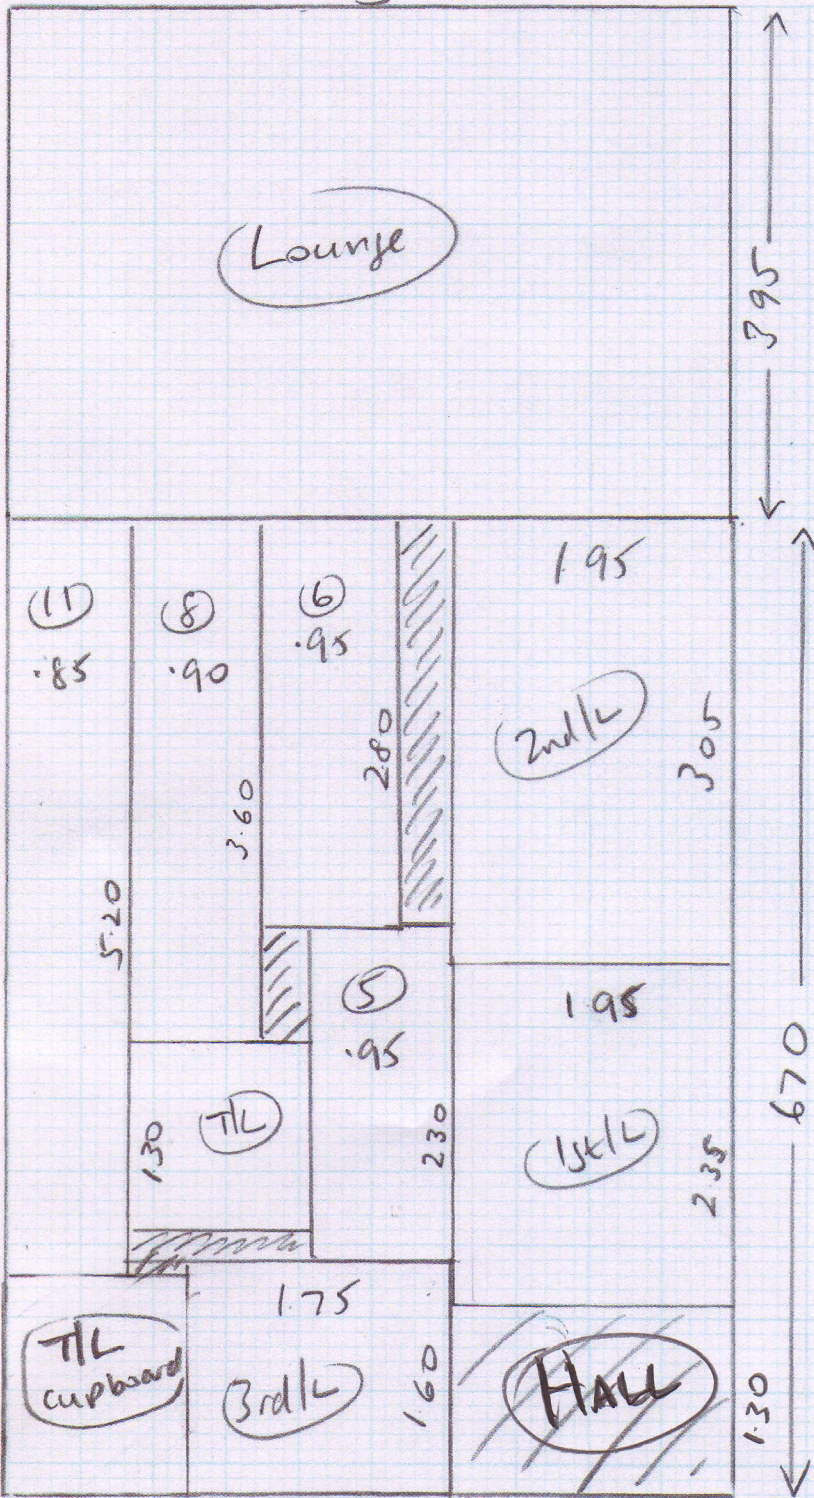

5m

P26296

Job: MR. K. DONNELLY  
 Name: 146 Felsham Road  
 Address: Putney  
 SW15 1DP  
 Tel: \_\_\_\_\_  
 Sheet: \_\_\_\_\_ of \_\_\_\_\_

3.95 x 5m  
 6.70 x 5m

1 OF 2