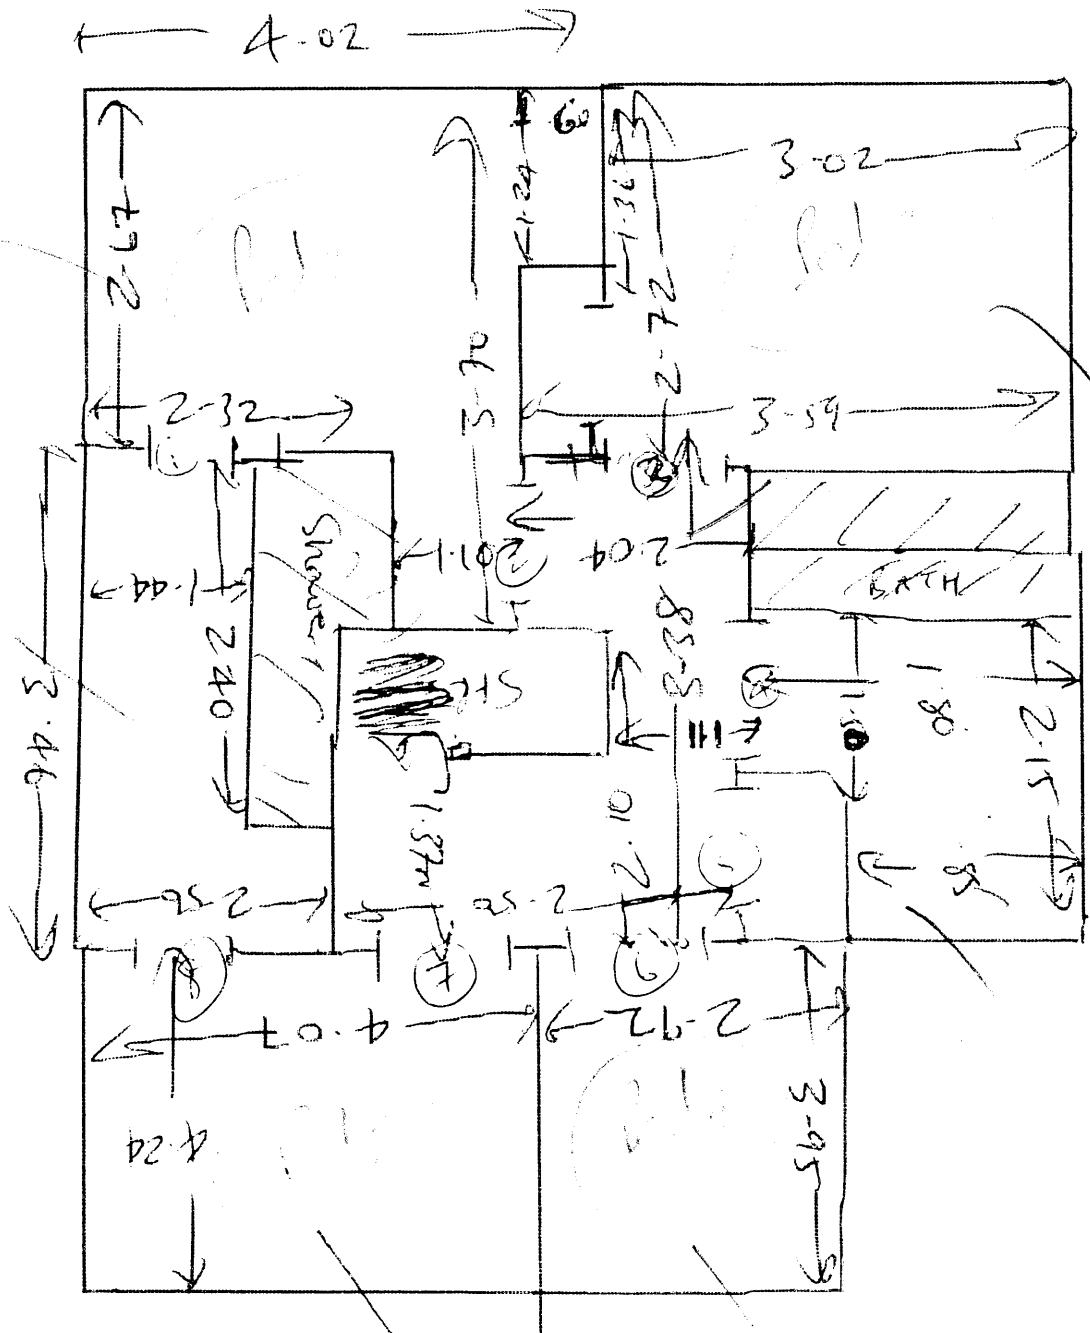

BM Pistorius
 Christopher Wren
 Cedars (left flat 2)
 New Park Rd
 Cranleigh.

- (W) .59 x .97
- (W) .77 x 1.17
- (W) .66 x 1.18
- (W) .60 x .97
- (A) .87

4 windows as above

Concrete down

UNDER
 FLOOR
 HEATING

4 D/W
 1 Sc.

Cobalt Heather.

262/09

262/10

40 + 50

BM PISTORIUS@Gmail.com.

Ali finish.

4 D/W

3 Sc

12 D/W 1.40

2 Sc

M. H. H. H. H.

Wood up.

S. S. S.

8. S. S.