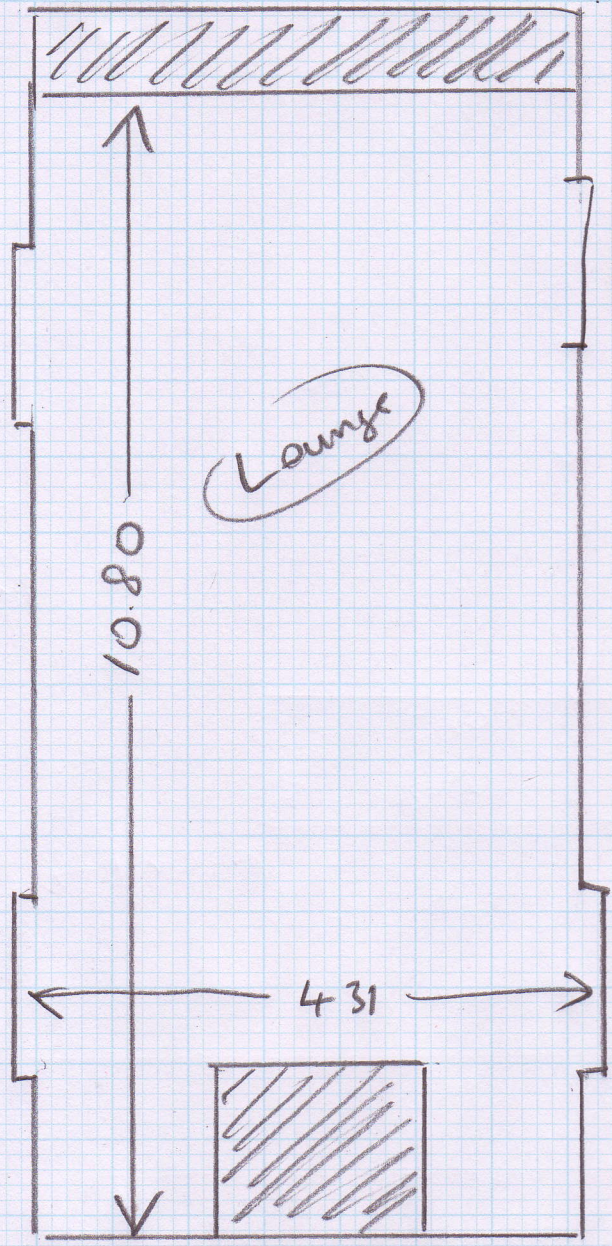

Ms E. BERNFIELD
Name: Eghiston Lanes
Address: Eghiston Road
Putney
Tel: SW15 1AL
Sheet: of:

Mortlake Brussels, Oak
11.00 x 5m

Solid
mostly existing sley
NO FURNITURE

(1 of 1)

Plan

Porcarpet P.26271
DESIGNS FOR LOOKS

Job No: Ms E BERNFIELD
 Name: Eghston Lawns
 Address: Eghston Road
 Putney
 Tel: SW15 1AL
 Sheet: of

Mortlake Brussels, Oak
 7.05 x 4m

Layout

Solid
 mostly existing sledge
 NO FURNITURE