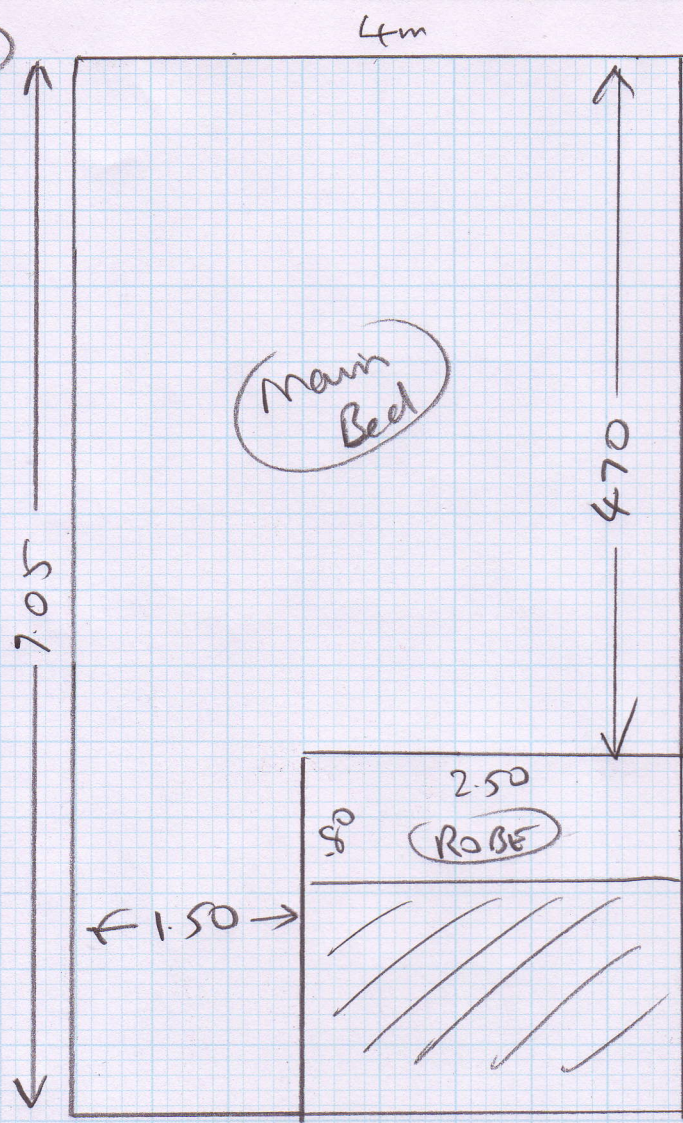

Ms E. BERNFIELD
Name: Eghiston Lanes
Address: Eghiston Road
Putney
Tel: SW15 1AL
Sheet: of:

Mortlake Brussels, Oak
11.00 x 5m

Solid
mostly existing sley
NO FURNITURE

(1 of 1)

Plan

Porcarpet P.26271
DESIGNS FOR LOOKS

Job No: Ms E BERNFIELD
 Name: Eghston Lawns
 Address: Eghston Road
 Putney
 Tel: SW15 1AL
 Sheet: of

Mortlake Brussels, Oak
 7.05 x 4m

Layout

Solid
 mostly existing sledge
 NO FURNITURE