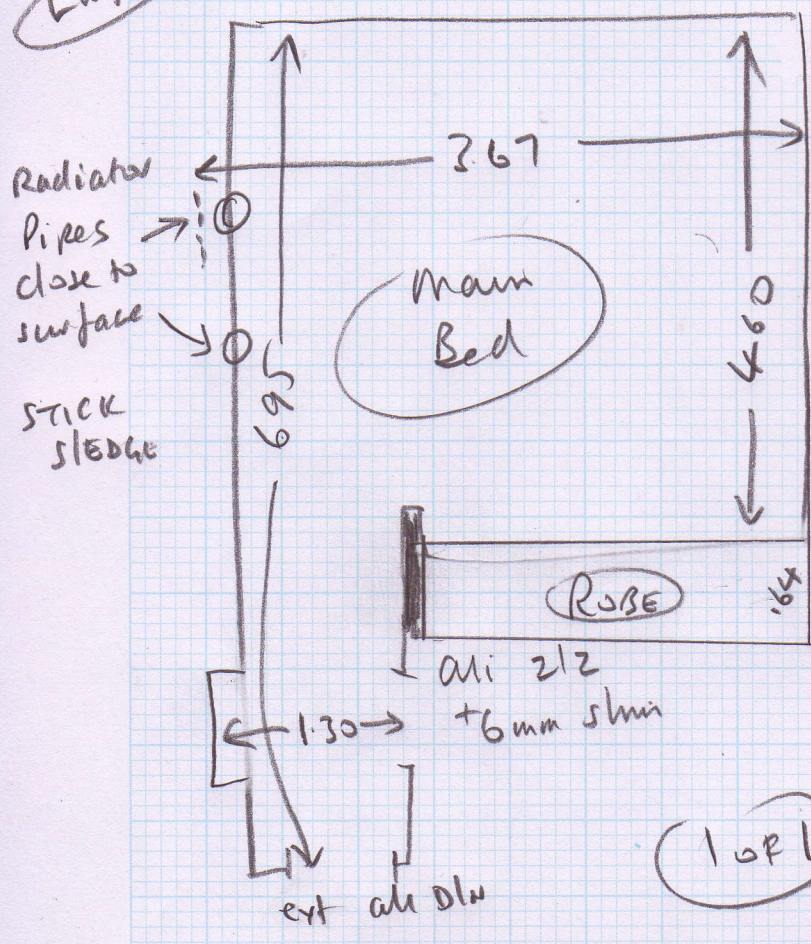

Ms E. BERNFIELD
Name: Eghiston Lanes
Address: Eghiston Road
Putney
Tel: SW15 1AL
Sheet: of:

Mortlake Brussels, Oak
11.00 x 5m

Solid
mostly existing sley
NO FURNITURE

(1 of 1)

Plan

Porcarpet P.26271
DESIGNS FOR LOOKS

Job No: Ms E BERNFIELD
 Name: Eghston Lawns
 Address: Eghston Road
 Putney
 Tel: SW15 1AL
 Sheet: of

Mortlake Brussels, Oak
 7.05 x 4m

Layout

Solid
 mostly existing sledge
 NO FURNITURE