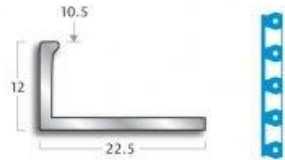

Below tile edge to be set in by tiler when laying tiles. Available in different sizes and finishes

Inset Tile edge installed – Carpet installed on gripper against face edge so only 2-3mm edge showing in between

Tile edge supplied after tiles fitted by Mr Carpet