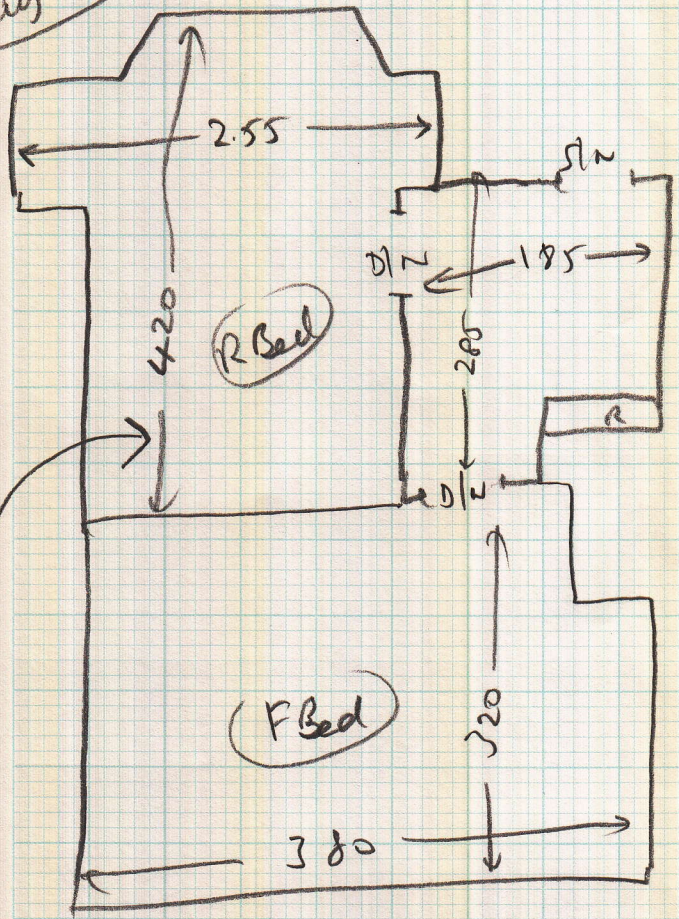

Layout

smrcarpent
S 26417

Job No: Mrs Hawk
Name: 58 Station Road
Address: Barnes
Tel: SW17 0LP
Sheet: of:

- (9) 0.44 x 0.81
- W1 0.67 x 0.90
- L2 0.72 x 1.15
- L3 .72 x 0.80

R Bed needs 6 sheets hardboard where missing
 F Bed needs completely hardboarded

2 of 2

cl room

mrcarpet
 S 26417
 Job No: MRS A. HAWK
 Name: 58 Station Road
 Address: Barnes
 SW13 0LP
 Tel:
 Sheet:

Hanoi (Stoac)
 638117
 4.30 x 5
 4.05 x 5

R. Bedroom
 Needs 6 sheets
 of hard board where
 missing