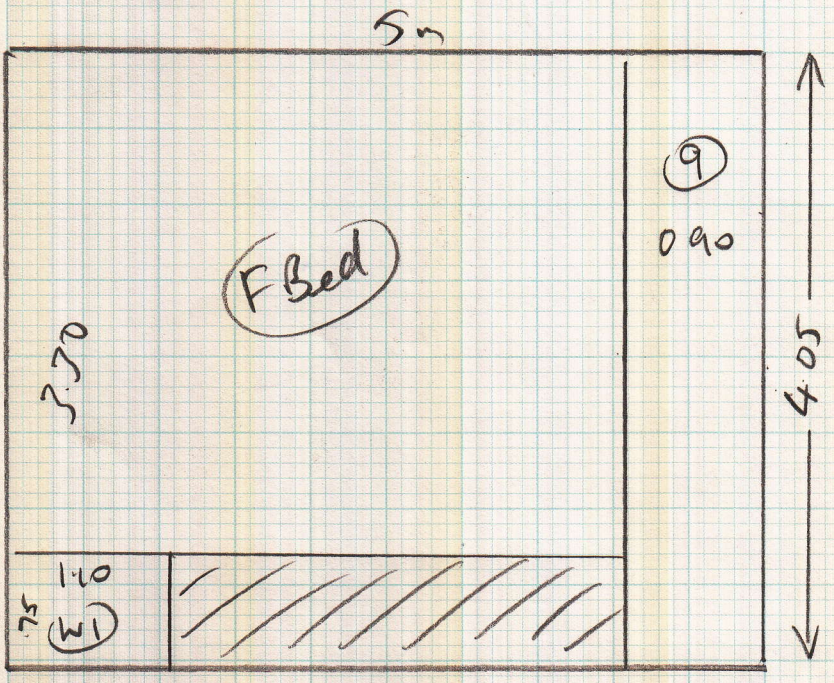

Layout

smrcarpent
S 26417

Job No: Mrs Hawk
Name: 58 Station Road
Address: Barnes
Tel: SW17 0LP
Sheet: of:

- (9) 0.44 x 0.81
- W1 0.67 x 0.90
- L2 0.72 x 1.15
- L3 .72 x 0.80

R Bed needs 6 sheets hardboard where missing
 F Bed needs completely hardboarded

2 of 2

cl room

mrcarpet
 S 26417
 Job No: MRS A. HAWK
 Name: 58 Station Road
 Address: Barnes
 SW13 0LP
 Tel:
 Sheet:

Hanoi (Stoac)
 638117
 4.30 x 5
 4.05 x 5

R. Bedroom
 Needs 6 sheets
 of hard board where
 missing