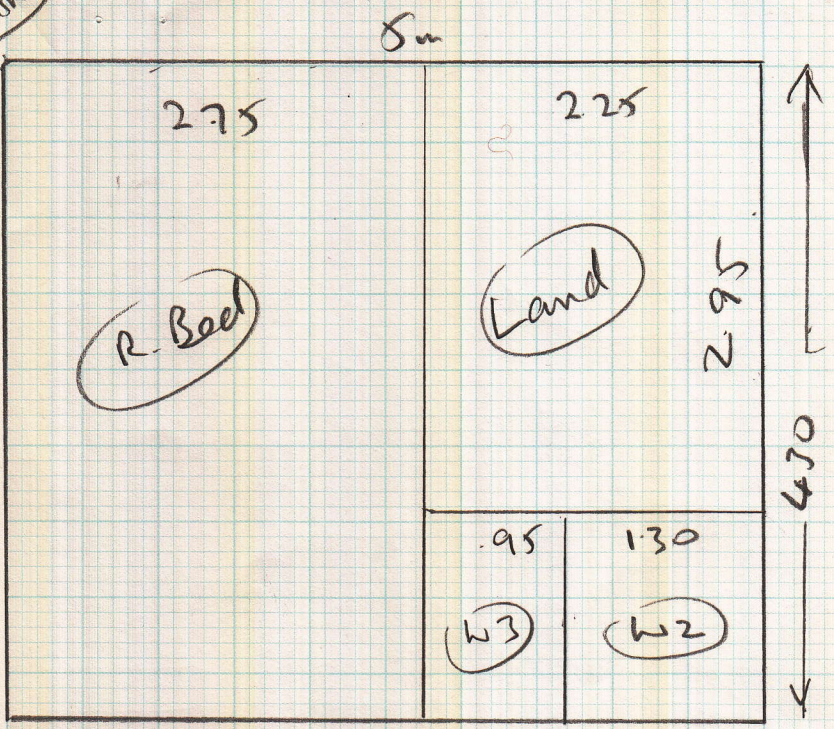

Layout

smrcarpent
S 26417

Job No: Mrs Hawk
Name: 58 Station Road
Address: Barnes
Tel: SW17 0LP
Sheet: of:

- (9) 0.44 x 0.81
- W1 0.67 x 0.90
- L2 0.72 x 1.15
- L3 .72 x 0.80

R Bed needs 6 sheets hardboard where missing
 F Bed needs completely hardboarded

2 of 2

cl room

mrcarpet
 S 26417
 Job No: MRS A. HAWK
 Name: 58 Station Road
 Address: Barnes
 SW13 0LP
 Tel:
 Sheet:

Hanoi (Stoac)
 638117
 4.30 x 5
 4.05 x 5

R. Bedroom
 Needs 6 sheets
 of hard board where
 missing