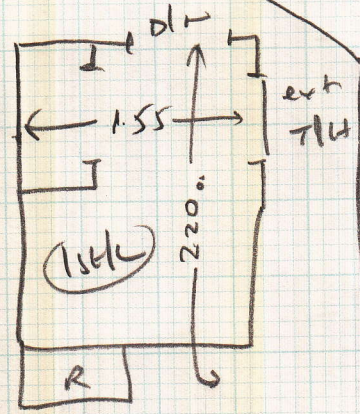

Open

5m

S 26358

Job No: Mrs M Hill
 Name: 31 Jocelyn Road
 Address: Richmond
 TW9 2TJ

of:
 Sheet: of:

Chelsea, 182

Stairwell 4.85 x 5m

Hansi 17

2.90 x 4

Top Bed lower level

Layout

TOP STAIRS

- TL 1.25m x 0.90
- W1 0.65 x 0.91
- W2 0.73 x 1.08
- W3 0.73 x 0.75
- W4 0.66 x 0.88
- W5 0.74 x 1.05
- W6 0.66 x 0.73
- S 0.47 x 0.73

Bottom stairs

- 9 0.43 x 0.75
- BL 0.50 x 0.95

Also Tidy up
 Top bed upper level
 fitted recently

- 3 0.43 x 0.83

Area 28/4/14

Part 2