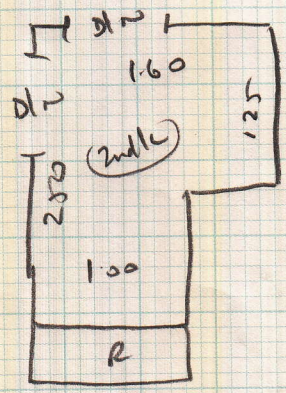

Open

5m

S 26358

Job No: Mrs M Hill
 Name: 31 Jocelyn Road
 Address: Richmond
 TW9 2TJ

of:
 Sheet: of:

Chelsea, 182

Stairwell 4.85 x 5m

Hansi 17

2.90 x 4

Top Bed lower level

Layout

TOP STAIRS

- TL 1.25m x 0.90
- W1 0.65 x 0.91
- W2 0.73 x 1.08
- W3 0.73 x 0.75
- W4 0.66 x 0.88
- W5 0.74 x 1.05
- W6 0.66 x 0.73
- S 0.47 x 0.73

Bottom stairs

- 9 0.43 x 0.75
- BL 0.50 x 0.95

Also Tidy up
 Top bed upper level
 fitted recently

- 3 0.43 x 0.83

Area 28/4/14

Part 2