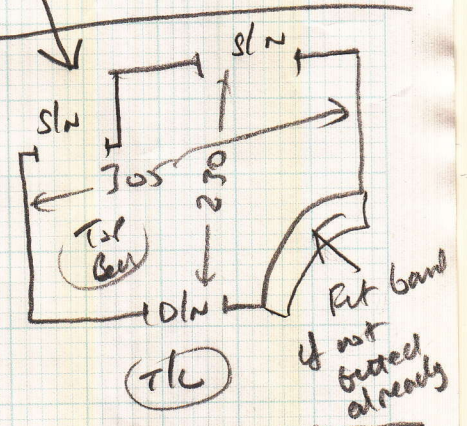

Open

5m

S 26358

Job No: Mrs M Hill
 Name: 31 Jocelyn Road
 Address: Richmond
 TW9 2TJ

of:
 Sheet: of:

Chelsea, 182

Stairwell 4.85 x 5m

Hansi 17

2.90 x 4

Top Bed lower level

Layout

TOP STAIRS

- TL 1.25m x 0.90
- W1 0.65 x 0.91
- W2 0.73 x 1.08
- W3 0.73 x 0.75
- W4 0.66 x 0.88
- W5 0.74 x 1.05
- W6 0.66 x 0.73
- S 0.47 x 0.73

Bottom stairs

- 9 0.43 x 0.75
- BL 0.50 x 0.95

Also Tidy up
 Top bed upper level
 fitted recently

- 3 0.43 x 0.83

Area 28/4/14

Part 2