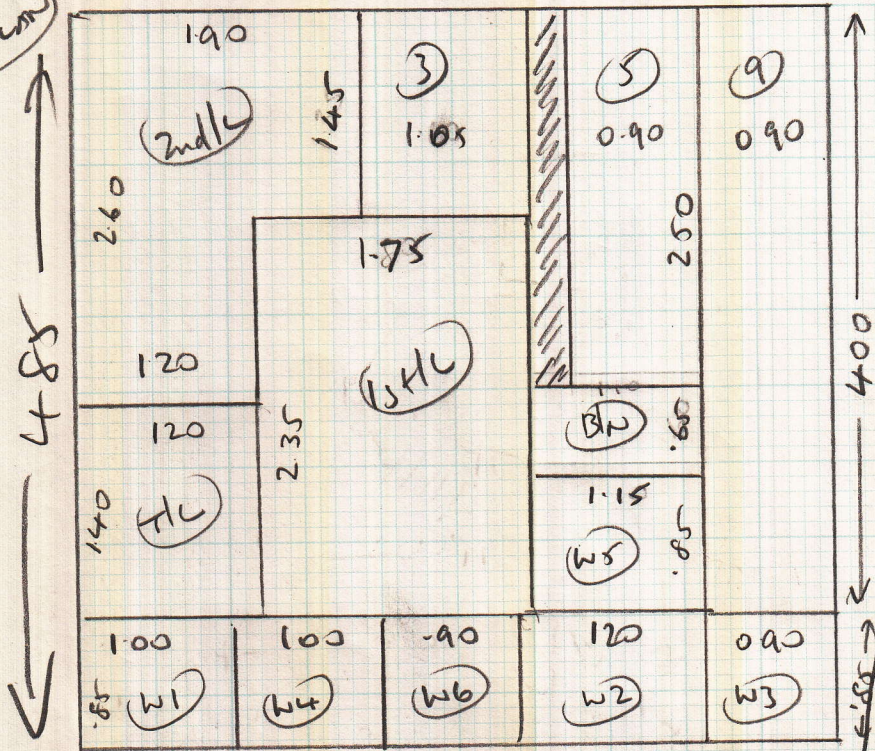

Open

5m

S 26358

Job No: Mrs M Hill
 Name: 31 Jocelyn Road
 Address: Richmond
 TW9 2TJ

of:
 Sheet: of:

Chelsea, 182

Stairwell 4.85 x 5m

Hansi 17

2.90 x 4

Top Bed lower level

Layout

TOP STAIRS

- TL 1.25m x 0.90
- W1 0.65 x 0.91
- W2 0.73 x 1.08
- W3 0.73 x 0.75
- W4 0.66 x 0.88
- W5 0.74 x 1.05
- W6 0.66 x 0.73
- S 0.47 x 0.73

Bottom stairs

- 9 0.43 x 0.75
- BL 0.50 x 0.95

Also Tidy up
 Top bed upper level
 fitted recently

- 3 0.43 x 0.83

Area 28/4/14

Part 2