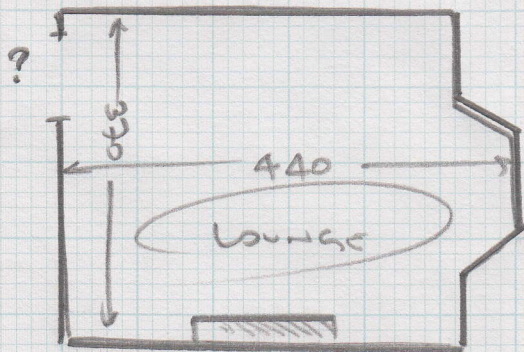

Job No: 526353

Name: FOX

Address:

Tel:

Sheet: 1 of 2

SHORE TONES

PLAN ① 5.00 x 5m
LOUNGE 3.80 x 5m
MASTER BED 3.90 x 5m

PRIMO ULTRA - CLOUDY BAY

LOUNGE 3.80 x 5m

PLAN ② 4.60 x 5m

PLAN ③ 3.00 x 4m

11.40 x 5m

plan for
for 2 units

Job No: S26353

Name: fox.

Address:

Tel:
Sheet: 2 of 2

LOFT STAIRS

- 7 @ 45 70
- w1 60 85
- w2 65 100
- w3 65 70
- 2 @ 44 70.

MAIN STAIRS

- 1/4 104 90
- 11 @ 41 90