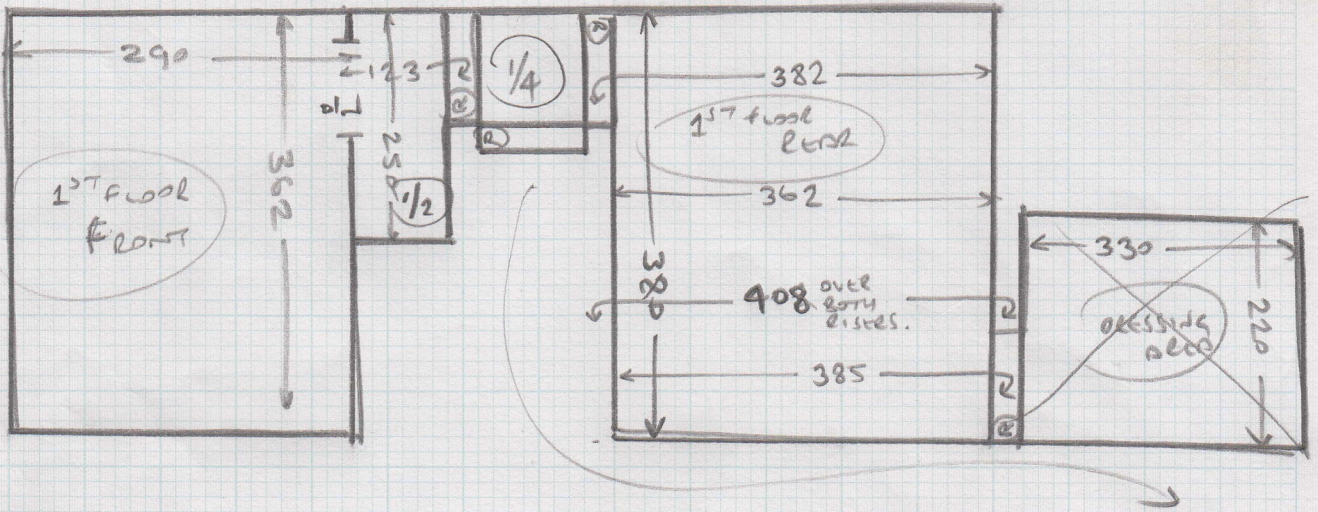

Job No: 526353

Name: FOX

Address:

Tel:

Sheet: 1 of 2

SHORE TONES

PLAN ① 5.00 x 5m
LOUNGE 3.80 x 5m
MASTER BED 3.90 x 5m

PRIMO ULTRA - CLOUDY BAY

LOUNGE 3.80 x 5m

PLAN ② 4.60 x 5m

PLAN ③ 3.00 x 4m

11.40 x 5m

plan for
for 2 units

Job No: S26353

Name: fox.

Address:

Tel:
Sheet: 2 of 2

LOFT STAIRS

- 7 @ 45 70
- w1 60 85
- w2 65 100
- w3 65 70
- 2 @ 44 70.

MAIN STAIRS

- 1/4 104 90
- 11 @ 41 90