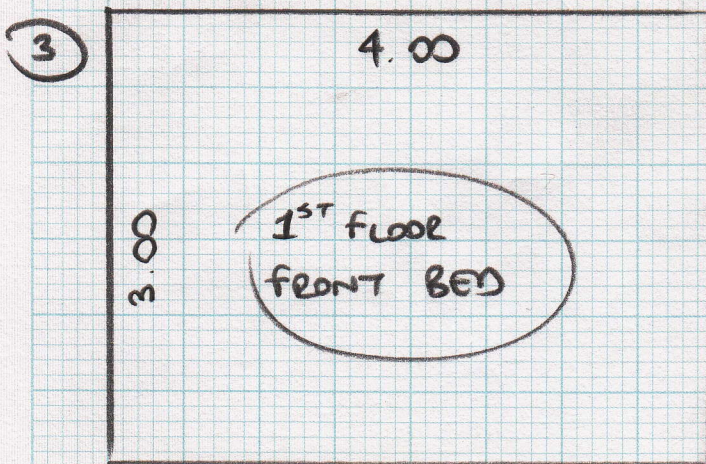

Job No: 526353

Name: FOX

Address:

Tel:

Sheet: 1 of 2

SHORE TONES

PLAN ① 5.00 x 5m
LOUNGE 3.80 x 5m
MASTER BED 3.90 x 5m

PRIMO ULTRA - CLOUDY BAY

LOUNGE 3.80 x 5m

PLAN ② 4.60 x 5m

PLAN ③ 3.00 x 4m

11.40 x 5m

plan for
for 2 units

Job No: S26353

Name: fox.

Address:

Tel:
Sheet: 2 of 2

LOFT STAIRS

- 7 @ 45 70
- w1 60 85
- w2 65 100
- w3 65 70
- 2 @ 44 70.

MAIN STAIRS

- 1/4 104 90
- 11 @ 41 90