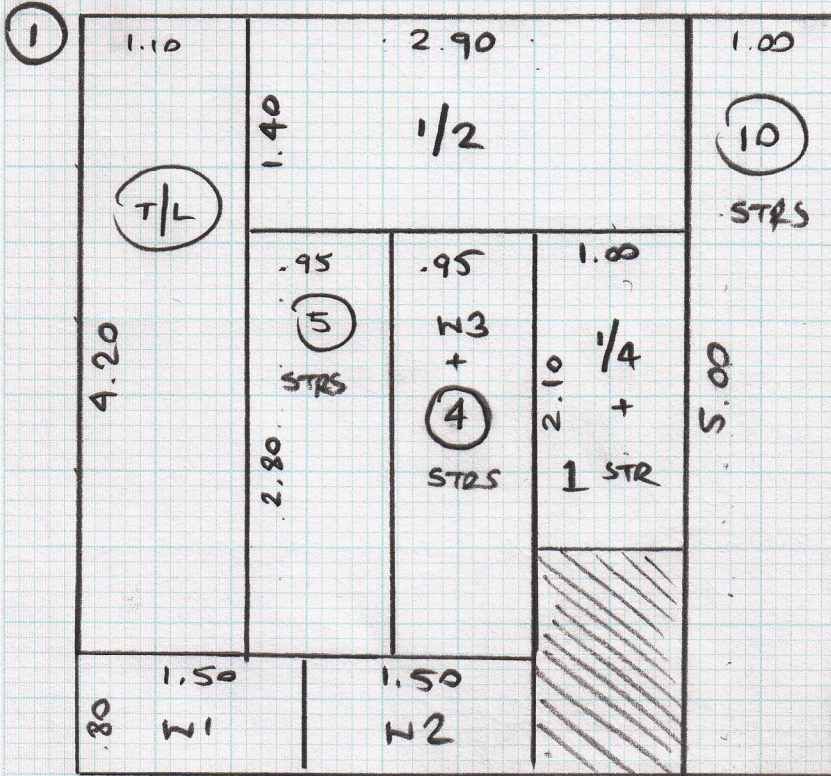

Job No: 526353

Name: FOX

Address:

Tel:

Sheet: 1 of 2

SHORE TONES

PLAN ① 5.00 x 5m
LOUNGE 3.80 x 5m
MASTER BED 3.90 x 5m

PRIMO ULTRA - CLOUDY BAY

LOUNGE 3.80 x 5m

PLAN ② 4.60 x 5m

PLAN ③ 3.00 x 4m

11.40 x 5m

plan for
for 2 units

Job No: S26353

Name: fox.

Address:

Tel:
Sheet: 2 of 2

LOFT STAIRS

- 7 @ 45 70
- w1 60 85
- w2 65 100
- w3 65 70
- 2 @ 44 70.

MAIN STAIRS

- 1/4 104 90
- 11 @ 41 90