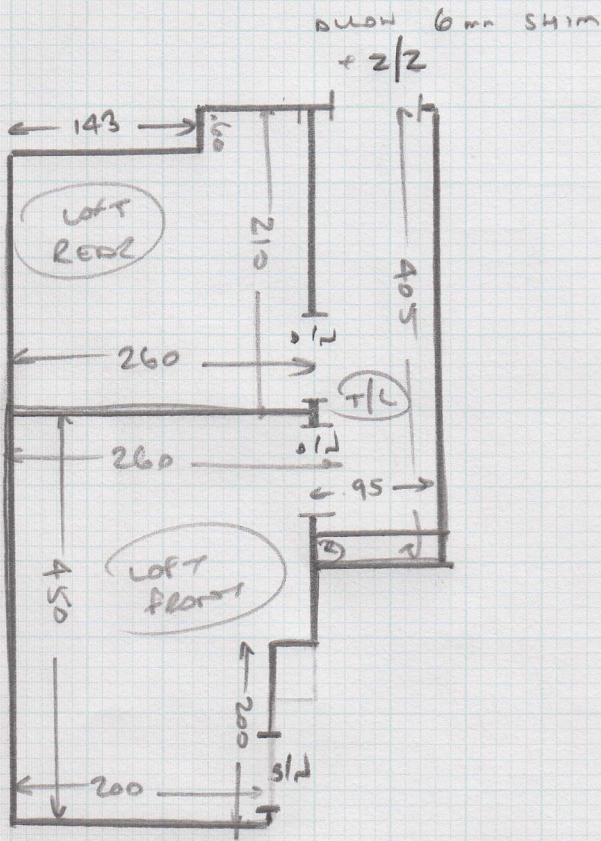

Job No: 526353

Name: FOX

Address:

Tel:

Sheet: 1 of 2

SHORE TONES

PLAN ① 5.00 x 5m
LOUNGE 3.80 x 5m
MASTER BED 3.90 x 5m

PRIMO ULTRA - CLOUDY BAY

LOUNGE 3.80 x 5m

PLAN ② 4.60 x 5m

PLAN ③ 3.00 x 4m

11.40 x 5m

plan for
for 2 units

Job No: S26353

Name: fox.

Address:

Tel:
Sheet: 2 of 2

LOFT STAIRS

- 7 @ 45 70
- w1 60 85
- w2 65 100
- w3 65 70
- 2 @ 44 70.

MAIN STAIRS

- 1/4 104 90
- 11 @ 41 90