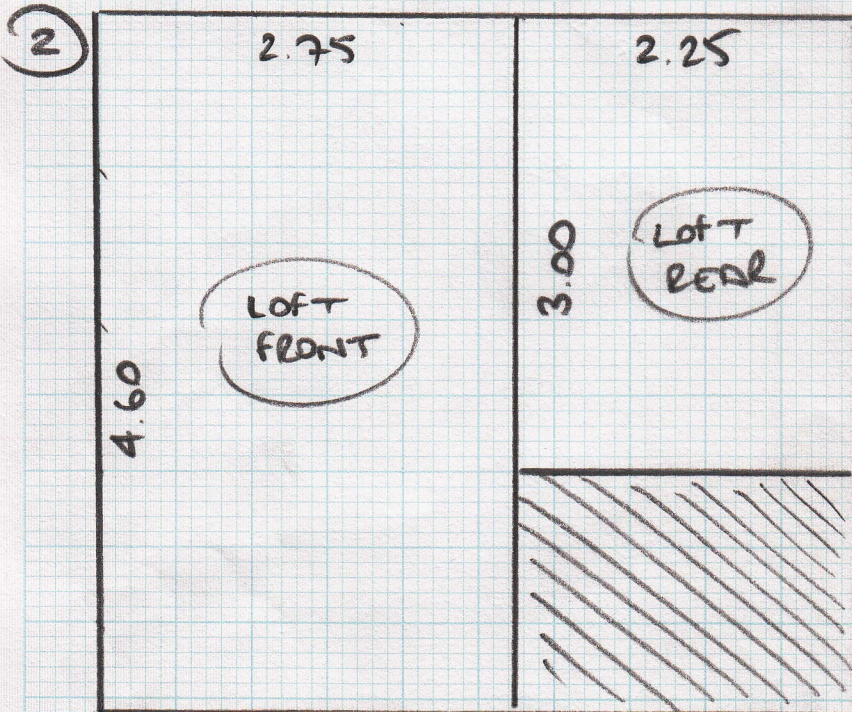

Job No: 526353

Name: FOX

Address:

Tel:

Sheet: 1 of 2

SHORE TONES

PLAN ① 5.00 x 5m
LOUNGE 3.80 x 5m
MASTER BED 3.90 x 5m

PRIMO ULTRA - CLOUDY BAY

LOUNGE 3.80 x 5m

PLAN ② 4.60 x 5m

PLAN ③ 3.00 x 4m

11.40 x 5m

plan for
for 2 units

Job No: S26353

Name: fox.

Address:

Tel:
Sheet: 2 of 2

LOFT STAIRS

- 7 @ 45 70
- w1 60 85
- w2 65 100
- w3 65 70
- 2 @ 44 70.

MAIN STAIRS

- 1/4 104 90
- 11 @ 41 90