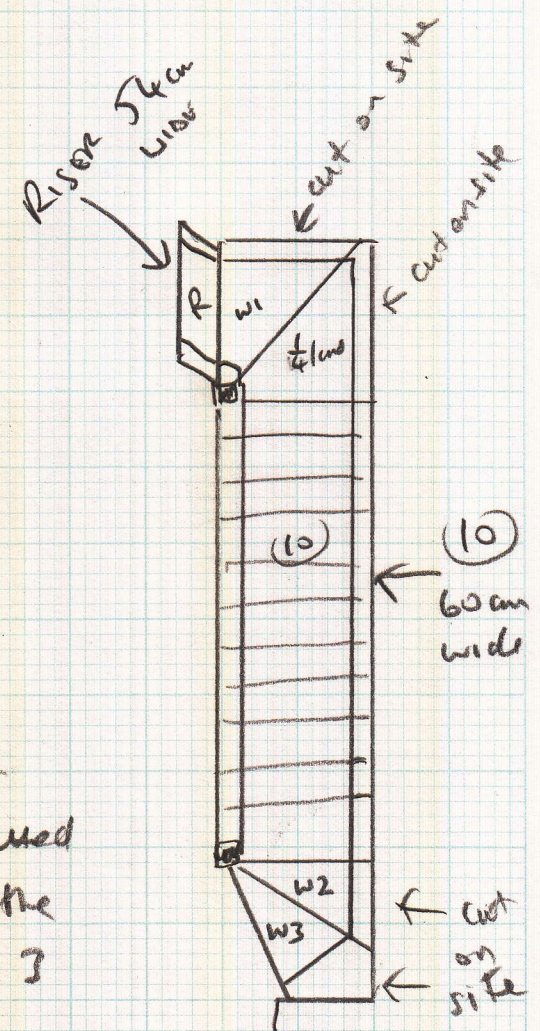

Ol Plan

S26357

Job No Mrs Kennedy  
 Name 102 East Sheen Ave  
 Address E Sheen  
 SW14 8AU

Elite Carp, 129 Gorse  
 2-30 x 4

Layout

RISER 0.20 x 54cm runner

(W1) 0.78 x 1.20 cut on site

1/4 land 1.06 x 0.80 cut on site

(10) 0.45 x 60cm runner

(W2) 0.76 x 1.10 cut on site

(W3) 0.75 x 1.28 cut on site

Existing sledge

NOTE We are replacing this job, fitted by D Cladum in February, because the nosings are creased, and the bottom 3 stairs have be cut wrong.

Before actual cutting, roll + reroll the carpet in order to make it more supple so the nosings fit smoothly.

8/5/14 Alan cut on site + send for whipping am  
 1/8/14 Alan to cut pm