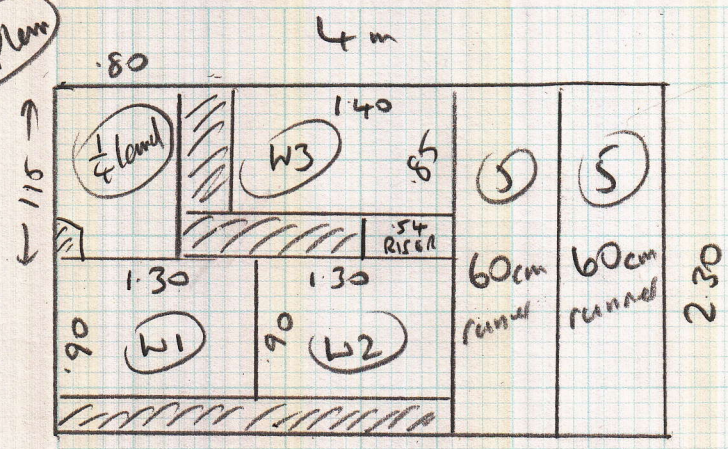

Ol Plan

S26357

Job No Mrs Kennedy  
 Name 102 East Sheen Ave  
 Address E Sheen  
 SW14 8AU

Elite Carp, 129 Gorse  
 2-30 x 4

Layout

RISER 0.20 x 54cm runner

(W1) 0.78 x 1.20 cut on site

1/4 land 1.06 x 0.80 cut on site

(10) 0.45 x 60cm runner

(W2) 0.76 x 1.10 cut on site

(W3) 0.75 x 1.28 cut on site

Existing sledge

NOTE We are replacing this job, fitted by D Cladum in February, because the nosings are creased, and the bottom 3 stairs have be cut wrong.

Before actual cutting, roll + reroll the carpet in order to make it more supple so the nosings fit smoothly.

8/5/14 Alan cut on site + send for whipping am  
 1/8/14 Alan to cut pm