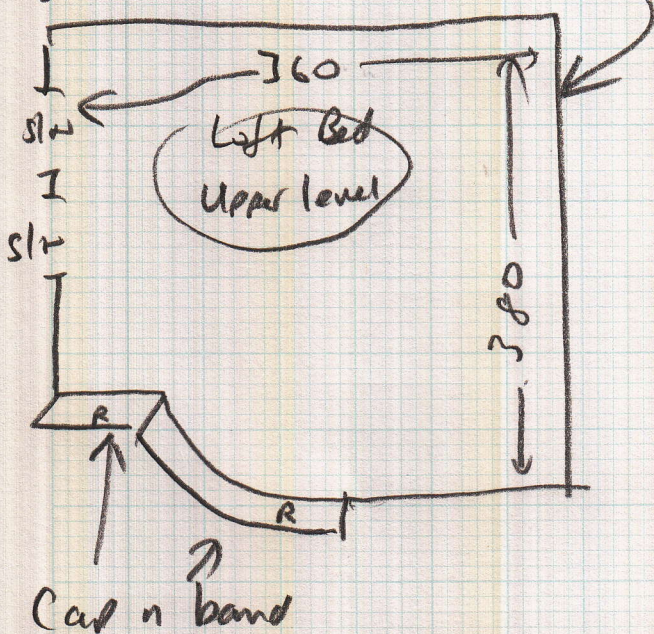

Part 1 of job

526 358

Job: MISS M. HILL  
Name: 31 Jocelyn Road  
Address: Richmond  
TW9 2TJ

Sheet: Hemsli 638/17

4.90 x 4

3.55 x 4

4.00 x 4

1st Floor F. Bed 4.80 x 3.60m

1st Floor R. Bed 3.45 x 3.30

Left Bed 4.00 x 4.00

Empty rooms  
needs sledge.

Left: Fit straps at cupboard

2 Beds: leave cap long at doors (staple down)  
straps to be fitted on part 2

(1 or 1)

Kenn Glad

Per 7/3/14

1st call