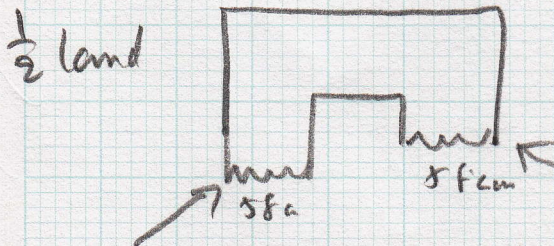

① 11 stairs, cut to 58cm wide (pattern match) at w/house (Take to site)

take to site + match to 11 stairs.

③ 3 1/2 stairs match to 1/2 land

S 26372

Johns Edwards
Name 609 Upper Richmond Rd W
Address RICHMOND
TW10 5DU

Sheet: of
Stoke New 6, Stone

(Landings) 265 x 5

(Stair) COTSWOLD STRIPE STAIRS
2.75 x 4

RUNNER, BAN
PATTERN 137
LYONS

7.200m
2211

Stairs Layout

Riser 0.18 x 58cm runner

③ 0.45 x 58cm runner

① 0.45 x 58cm runner