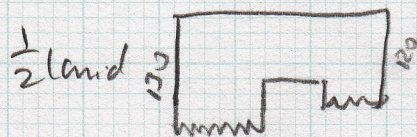

① 11 stairs, cut to 58cm wide (pattern match) at w/house (Take to site)

take to site + match to 11 stairs.

③ 3 1/2 stairs match to 1/2 land

S 26372

Johns Edwards
Name 609 Upper Richmond Rd W
Address RICHMOND
TW10 5DU

Sheet: of
Stoke New 6, Stone

(Landings) 265 x 5

(Stair) COTSWOLD STRIPE STAIRS
2.75 x 4

RUNNER, BAN
PATTERN 137
LYONS

7.200m
2211

Stairs Layout

Riser 0.18 x 58cm runner

③ 0.45 x 58cm runner