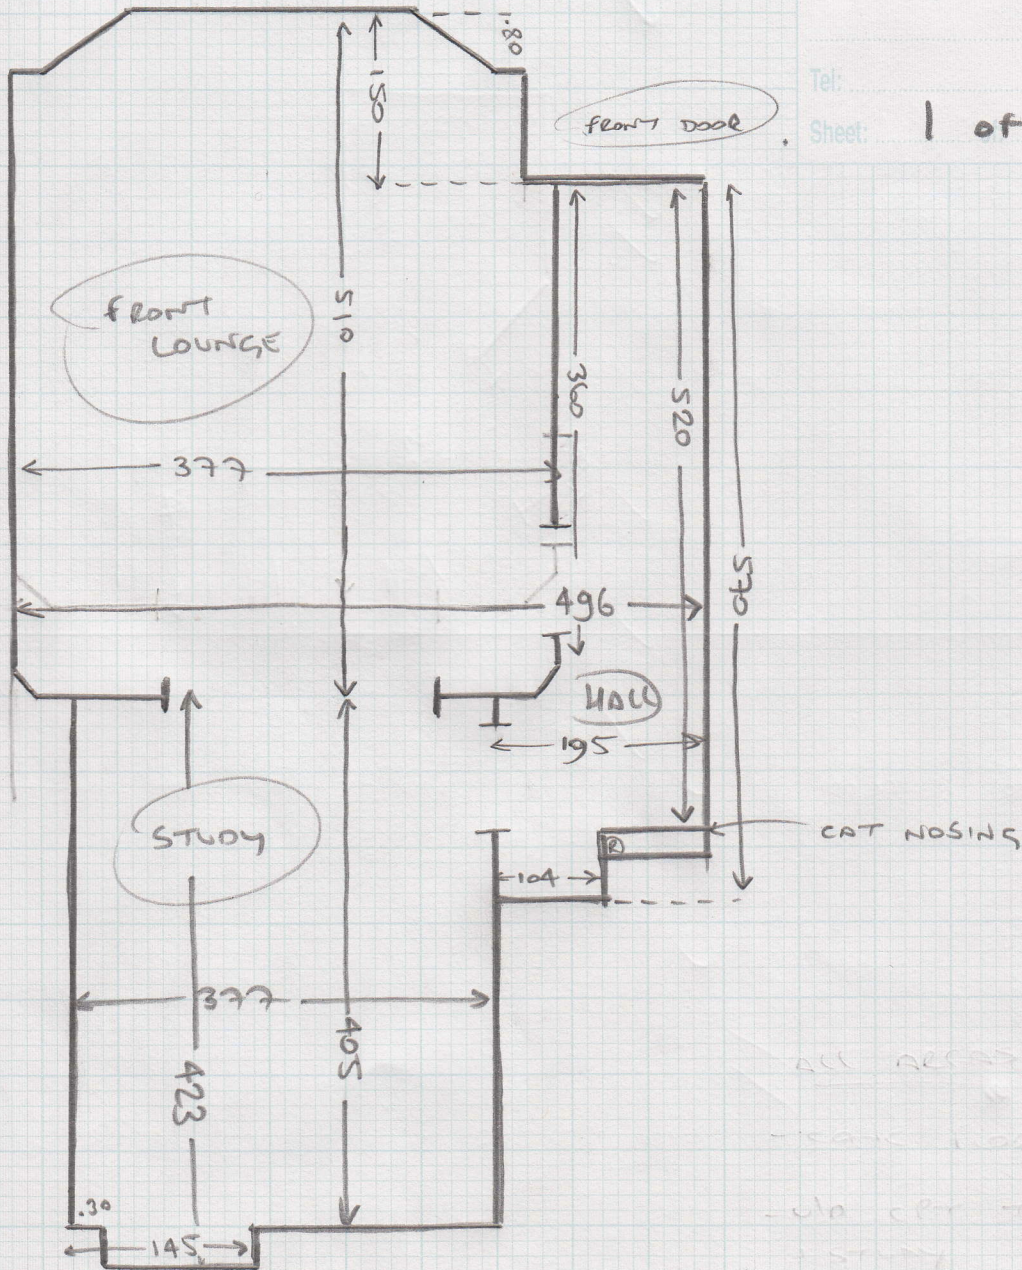

Job No: 526392

Name: BENOIT

Address:

Tel:

Sheet: 1 of 1

ALL AREAS
 - CARPET FLOORS
 - 10' CARPET TO LOUNGE
 + STUDY
 - 10' KLOEON TO HALL
 - 10' (-2 UNITS LOUNGE)
 (-2 UNITS STUDY)

NET AREAS

- FRONT LOUNGE 19.23
- STUDY 15.47
- HALL 8.38