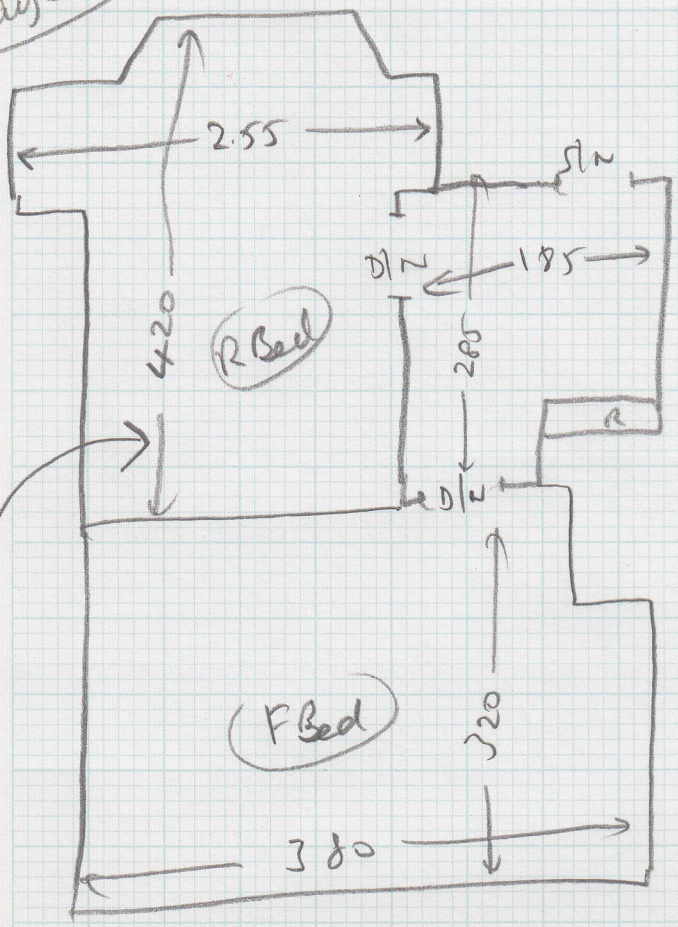

CT Plan

mrcarpets
 S 26417
 Job No: MRS A. HAWK
 Name: 58 Station Road
 Address: Barnes
 SW13 0LP
 Tel: _____
 Sheet: _____ of _____

Hanoi (Stucco)
 638/17
 4.30 x 5
 4.05 x 5

R. Bedroom
 Needs 6 sheets
 of hard board where
 missing

1022

Layout

S26417

Job No: Mrs Hawk
Name: 58 Station Road
Address: Barnes
Tel: SW17 0LP
Sheet: of:

- (9) 044 x 081
- W1 067 x 090
- L2 072 x 115
- L3 .72 x 080

R Bed needs 6 sheets hardboard where missing

2 of 2