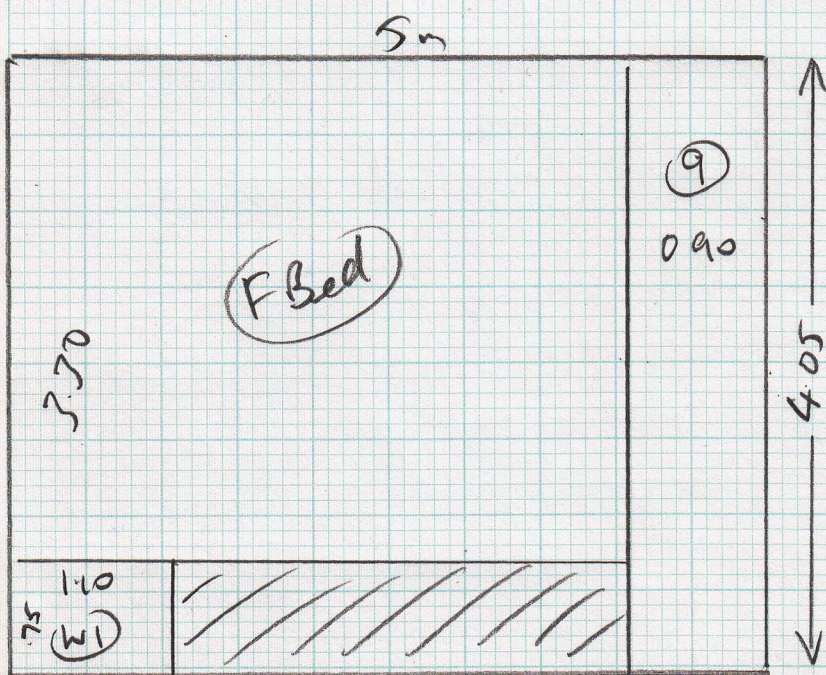

CT Plan

mrcarpets
 S 26417
 Job No: MRS A. HAWK
 Name: 58 Station Road
 Address: Barnes
 SW13 0LP
 Tel: _____
 Sheet: _____ of _____

Hanoi (Stucco)
 638/17
 4.30 x 5
 4.05 x 5

R. Bedroom
 Needs 6 sheets
 of hard board where
 missing

1022

Layout

S26417

Job No: Mrs Hawk
Name: 58 Station Road
Address: Barnes
Tel: SW17 0LP
Sheet: of:

- (9) 044 x 081
- W1 067 x 090
- L2 072 x 115
- L3 .72 x 080

R Bed needs 6 sheets hardboard where missing

2 of 2