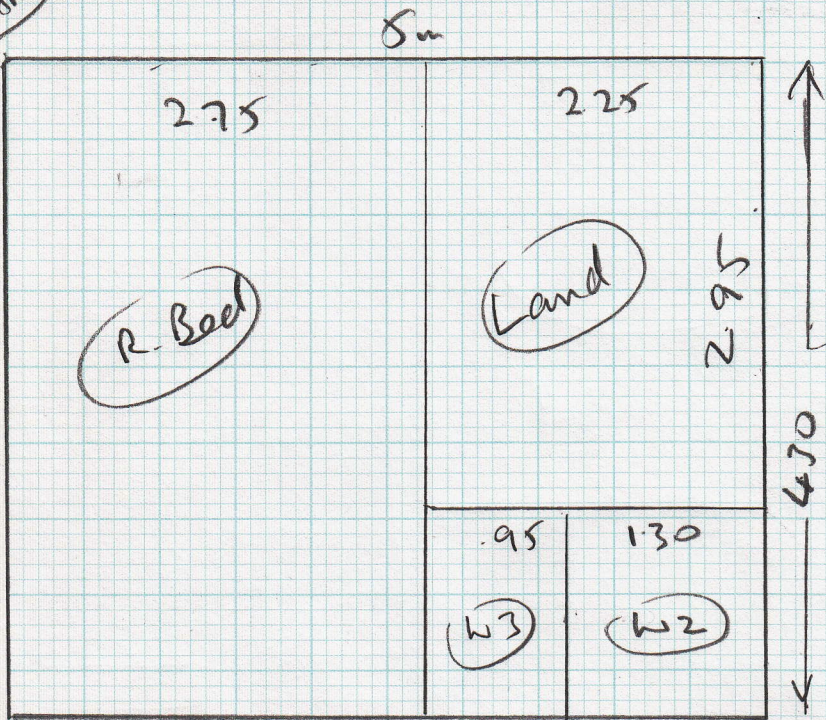

CT Plan

mrcarpets
 S 26417
 Job No: MRS A. HAWK
 Name: 58 Station Road
 Address: Barnes
 SW13 0LP
 Tel: _____
 Sheet: _____ of _____

Hanoi (Stucco)
 638/17
 4.30 x 5
 4.05 x 5

R. Bedroom
 Needs 6 sheets
 of hard board where
 missing

1022

Layout

S26417

Job No: Mrs Hawk
Name: 58 Station Road
Address: Barnes
Tel: SW17 0LP
Sheet: of:

- (9) 044 x 081
- W1 067 x 090
- L2 072 x 115
- L3 .72 x 080

R Bed needs 6 sheets hardboard where missing

2 of 2