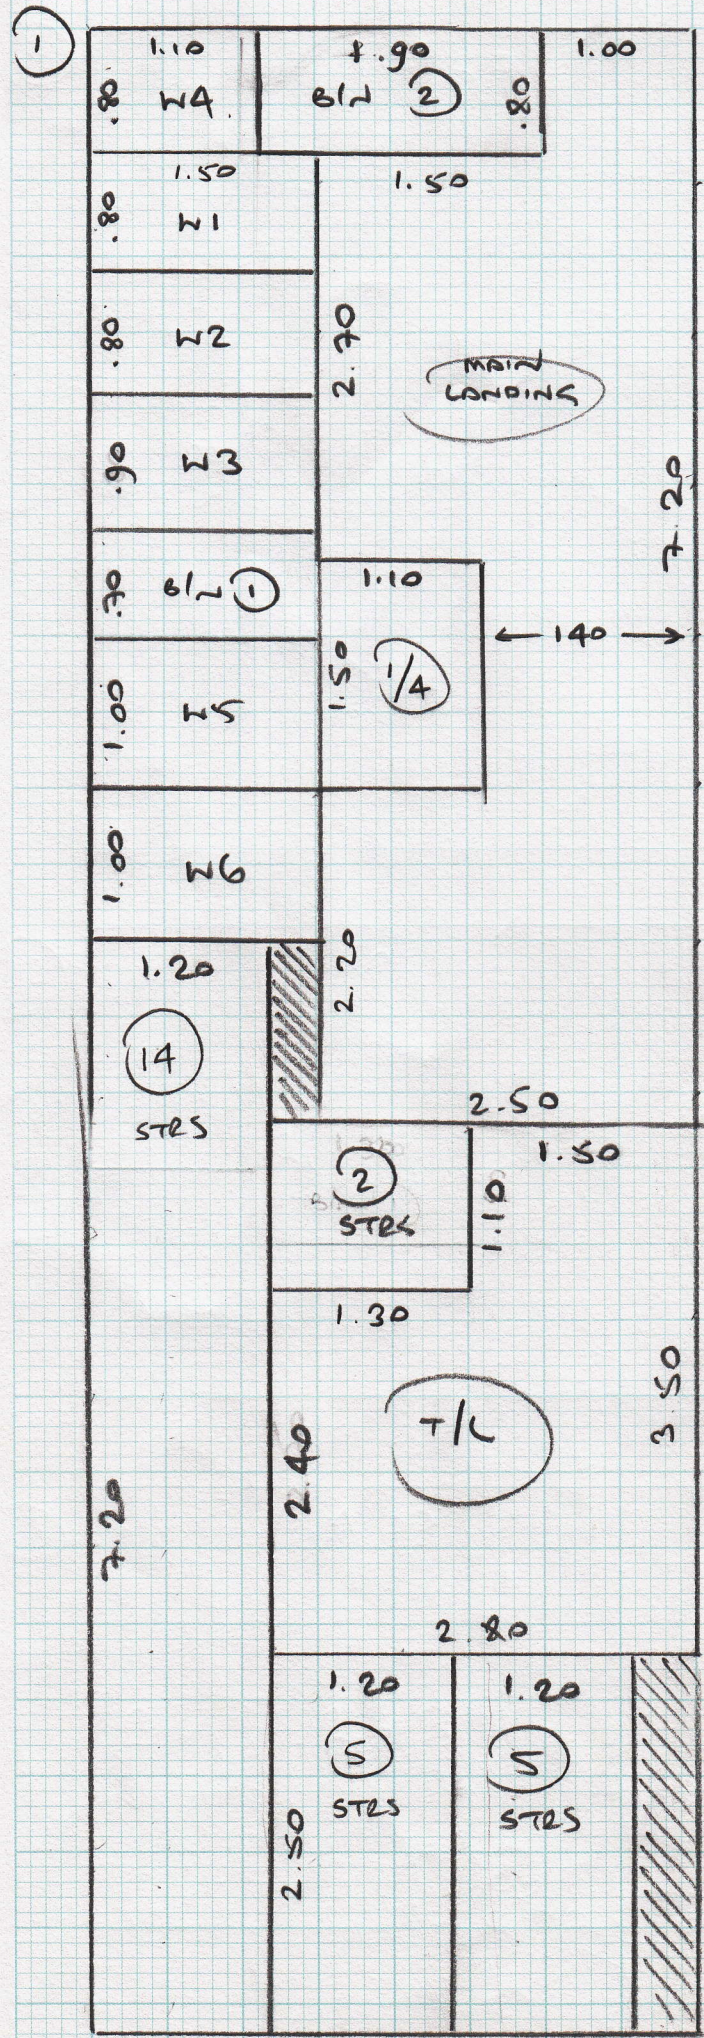

Job No: 526441

Name: O'SULLIVAN

Address:

Tel:

Sheet: 1 of 2

TOP BED 4.40 x 4m
 2nd floor BED 4.40 x 4m
 PLAN ① 13.20 x 4m

22.00 x 4m

88m²

REAR BED 3.65 x 4m
 1st FLOOR