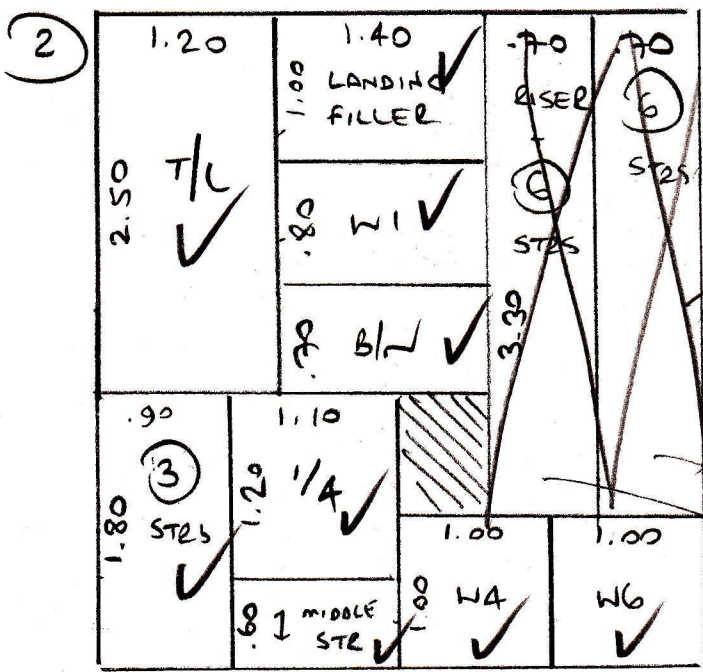

(5) 26465
WHITE

Area for
CPTD
R1 > 13

Plan 1) 4.00 x 4m

" 2) 4.30 x 4m

8.30 x 4m

Runner
BH
PERFORM

33.2m²

CUT RUNNERS DOWN
TO 57cm WIDE.
MAKE SURE OF
PATTERN REPEAT

(✓) Area
you left
in white
Please make
ALL TICKED
✓