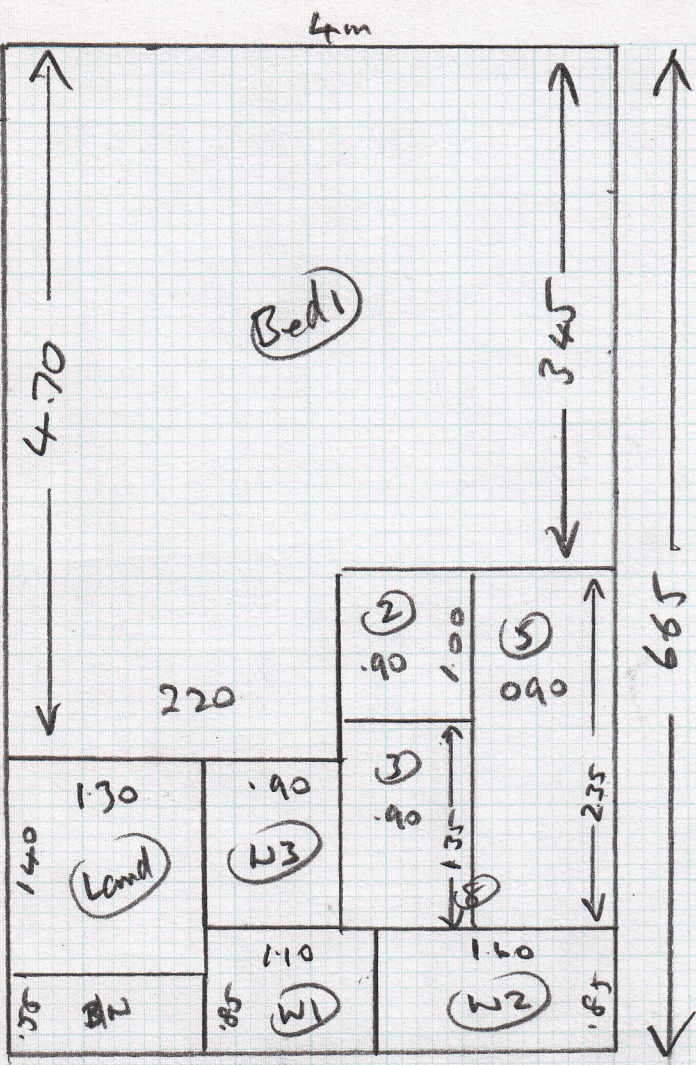

CLP/AN

526466  
 Mrs M. PADGETT  
 21 MILTON ROAD  
 E. SHEEN  
 SW14 8JP  
 Lure Turf, Tuscany

BED 2 2.55 x 4  
 CLP/AN 6.65 x 4

EXISTING ULAM  
 IN BED ROOMS  
 Needs small patch  
 in Bed 1  
 Existing sledge  
 Renew all 3 doors  
 Take away Ehold  
 at Bath door

Layout

Remove existing wood Ehold, Fit 2 1/2 on TILES

- Land 1.29m x 1.18
- ② 0.43 x 0.80
- W1 0.61 x 0.96
- W2 0.73 x 1.12
- W3 0.64 x 0.75
- ③ 0.42 x 0.73
- B/N 0.43 x 0.95