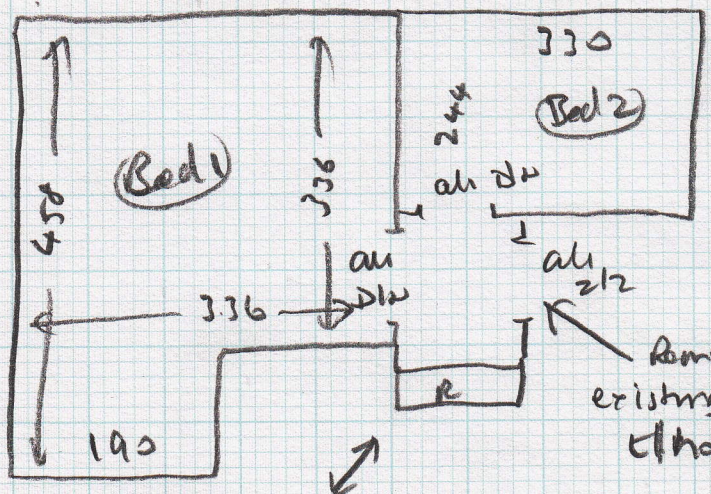

CLP/AN

526466  
 Mrs M. PADGETT  
 21 MILTON ROAD  
 E. SHEEN  
 SW14 8JP  
 Lure Turf, Tuscany

BED 2 2.55 x 4  
 CLP/AN 6.65 x 4

EXISTING ULAM  
 IN BED ROOMS  
 Needs small patch  
 in Bed 1  
 Existing sledge  
 Renew all 3 doors  
 Take away Ehold  
 at Bath door

Layout

Remove existing wood Ehold, Fit 2 1/2 on TILES

- Land 1.29m x 1.18
- ② 0.43 x 0.80
- W1 0.61 x 0.96
- W2 0.73 x 1.12
- W3 0.64 x 0.75
- ③ 0.42 x 0.73
- B/N 0.43 x 0.95