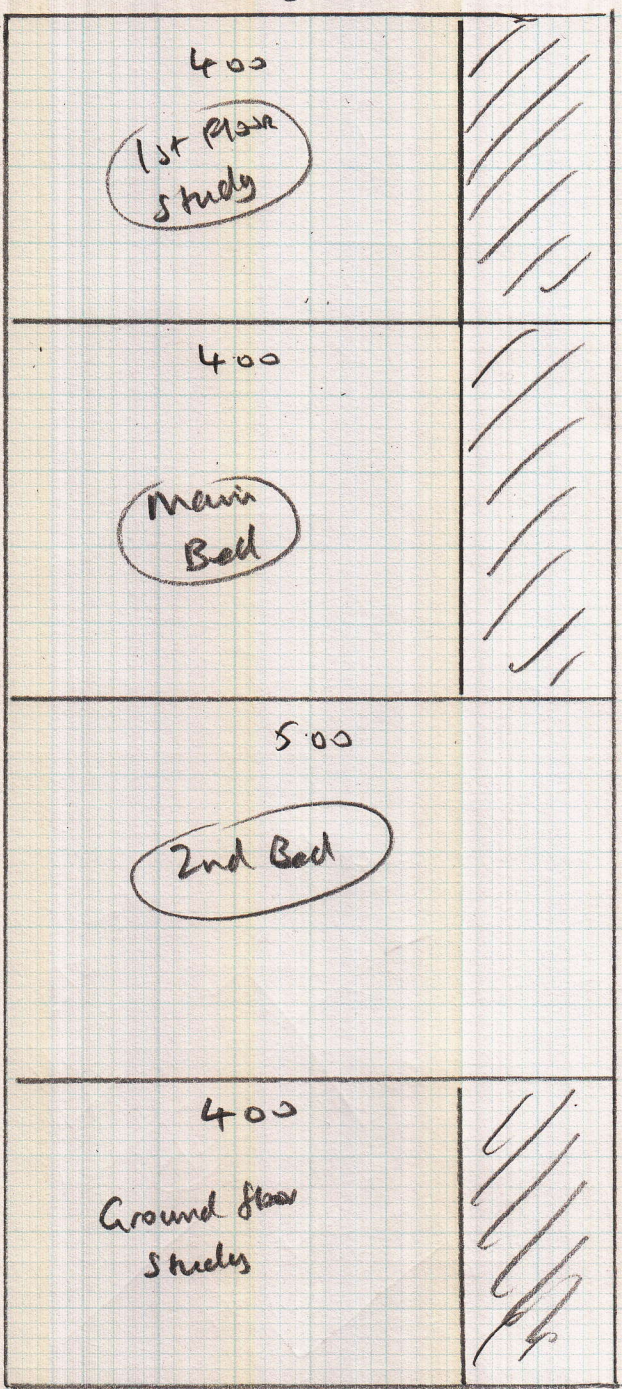

Plan

5m

S26467

Job No: Mrs Powell  
 Name: 2A Vicarage Drive  
 Address: E. 8thm  
 SW14 8RX

Tel:  
 Sheet:  
 of:  
 Luxe, Tuscany

285 x 5  
 345 x 5  
 325 x 5  
 250 x 5

Layout

- 1st Floor Study 274 x 3.36
- Main Bed 335 x 3.85
- 2nd Bed 310 x 4.10
- Ground floor Study 230 x 305 - needs S/G stick

Kitchen - Replace S/N (41") - needs sticking