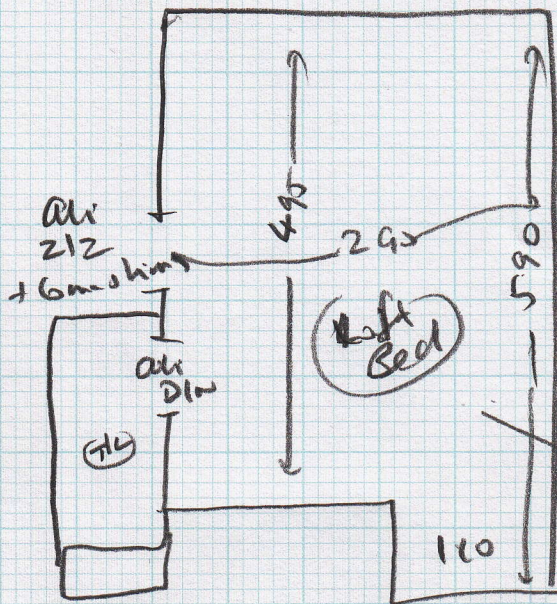

526469

Job MLM MERCIECA
 Name 27 FITZGERALD AVE
 Address E. SHEEN
 Suite 852

Sheet of:
 Katsu
 KT 849130
 600 x 5

Big bed in room, very awkward
 have allowed plenty of furniture money

(1 of 2) See layout sheet 2

Layout

 526469
 Mr MERCECA
 No 27 FITZGERALD AVE
 Address: MORTLAKE
 Suite 852
 Tel: _____
 Sheet: _____ of: KT 849130
 6.00 x 5m

② 0.44 x 0.72

Very big bed, very
 awkward. Have allowed
 plenty of furniture money

⑧ 0.49 x 0.70

w1 0.60 x 0.80

w2 0.66 x 0.95

② or 2