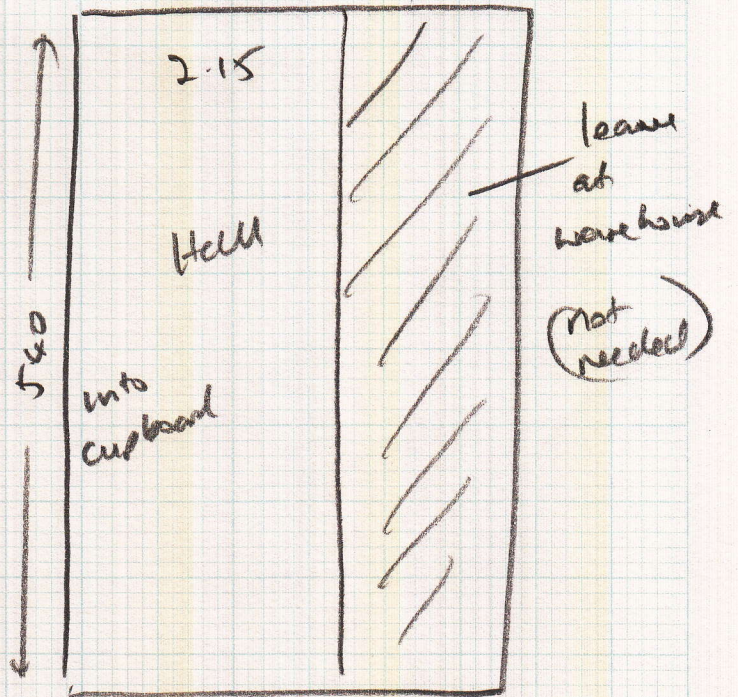

all
Empty
needs sledge

S26513

Mr & Mrs L. Hackett-Brown
23 A Lurline Gdns
Outhwaite
SW11 4DB

Timer, 16

Living Room 3.20 x 4

R Bed 4.60 x 4

F Bed 4.30 x 4

Hall 5.40 x 4

clean

FRONT
DOOR

1 OF 1