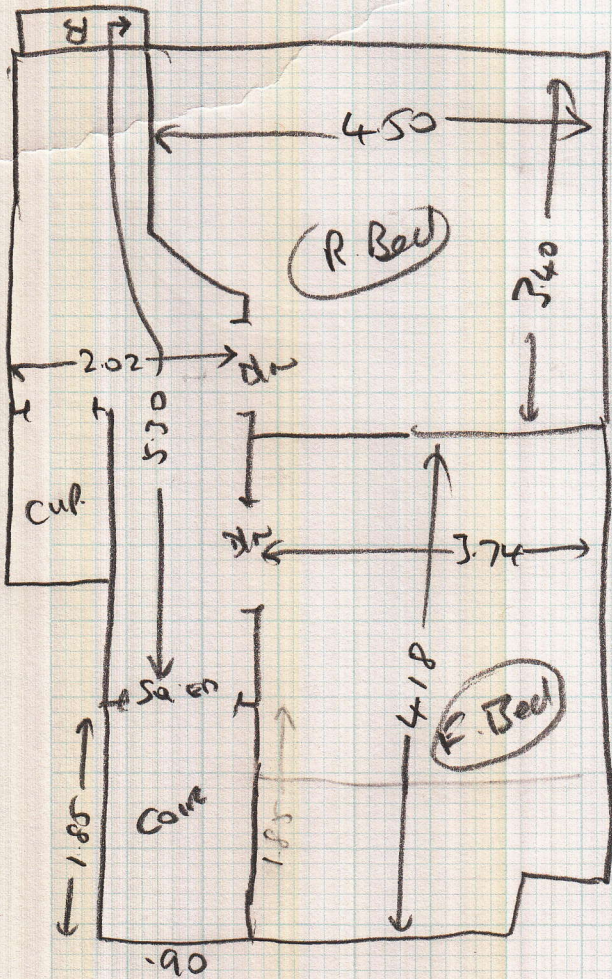

all
Empty
needs sledge

S26513

Mr & Mrs L. Hackett-Brown
23 A Lurline Gdns
Outhwaite
SW11 4DB

Timer, 16

Living Room 3.20 x 4

R Bed 4.60 x 4

F Bed 4.30 x 4

Hall 5.40 x 4

clean

FRONT
DOOR

1 OF 1