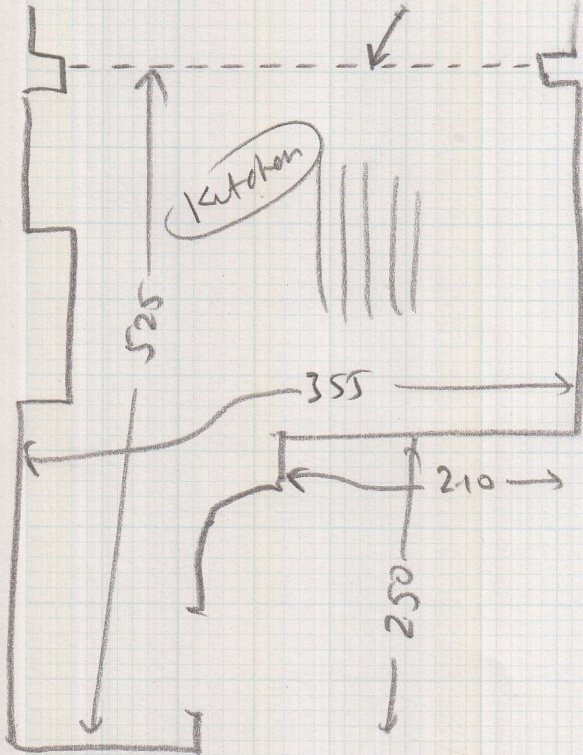

Fit SW EDGE. Ready
for carpet to be put into it.

Fit ply + tiles up
to it

no upst
needs ply
" R. Finish

10P1

S26522

Job Mrs Hackett - Brown
Name 23 a Lurline Cdm
Address: Battersea
SW11 4DB

Sheet of
Knight Plank
KP103
4 Pades (1340mm)

Ray 13th + 16th
March