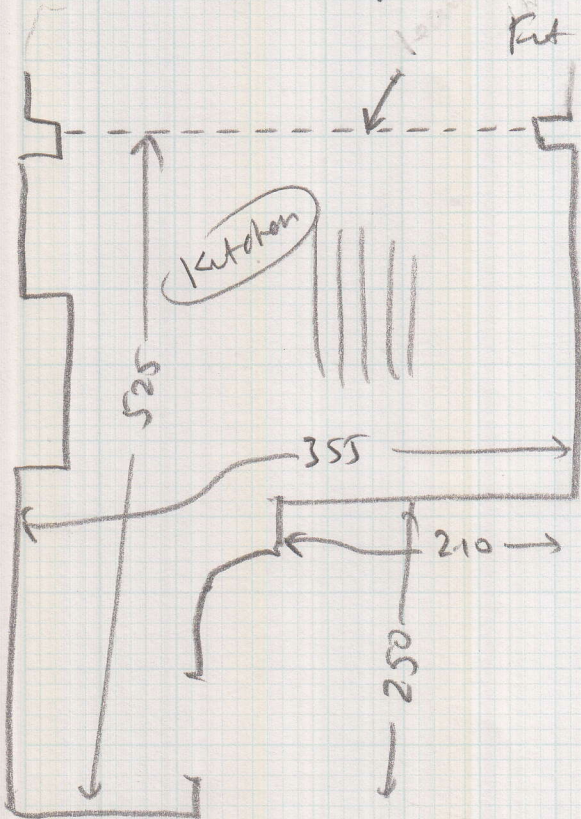

S26522

Job No Mrs Hackst - Brown
Name 23 a Lurline Gdm
Address: Batterssea
SW 11 4DB

Sheet of
Knight Plank
KP103
4 Pades (1340mm)

Fit SW EDGE. Ready
for carpet to be put into it.

Fit ply + tiles up
to it

no upst

needs ply

" R. Finish

10P1

Ray 13th + 16th
march