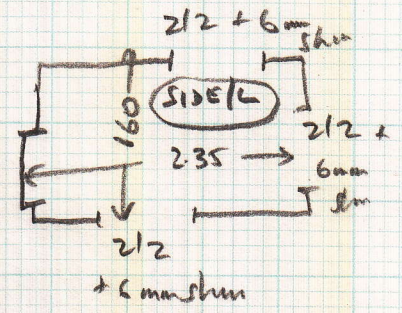

U/major Bluebird  
6.15 x 5  
3.20 x 5

Layout

Part 2 of job

Adnan  
1st call  
1st call

001

Layout

1/2 (FITTED) 1.3000 x 0.80

10 1/2 0.46 x 56cm Runner

Refit existing strads

1/4 land 1.1200 x 0.85

TOP STRAD

2 0.46 x 56cm runner

- 1 Runner 0.45 x 0.70
- W1 " 0.54 x 0.70
- W2 " 0.54 x 0.70
- W3 " 0.54 x 0.70

4 1/2 0.45 x 0.70 Runner

1/4 land 1.4000 x 1.15

8 0.45 x 0.70 Runner

Refit existing strads

20P2

S26551  
 MRS M. PARKER  
 THE OLD FARM  
 6 FIFE ROAD  
 E SHEEN  
 SW14 7EP

Alan - cut runner  
 16/4/14  
 Alan Pat 22/4/14