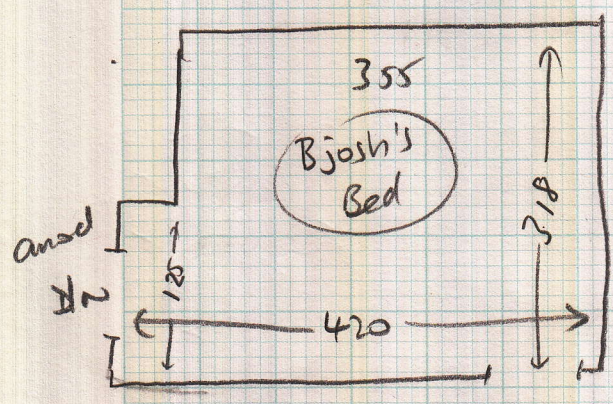

Part 1

Colour Bluebird

mrcarpets  
 S 26551  
 MRS M. PARKER  
 TITLE OLD FARM  
 Address 6 PIFE ROAD  
 SW14 7EP

Spare bed Ulmajar Bluebird  
 5.75 x 4.57

Colour Bluebird

Ben's bed Ulmajar Bluebird  
 5.00 x 3.66

2 stars + Bjosh's Bed Ulmajar Angelica  
 3.30 x 5.00

2) 0.56 x 0.90 Colour Angelica

Part 1 of Job  
 Address  
 31/3/14  
 1st call

Part 2  
c/plan

S26551  
Mrs M. PARKER  
THE OLD FARM  
6 FIRE ROAD  
E. Sheen  
Tel: SW14 7EP

U/major Bluebird  
6.15 x 5  
3.20 x 5

Layout

Part 2 of job

Adnan  
1st call  
1st call

001

Layout

1/2 (FITTED) 1.3000 x 0.80

10 1/2 0.46 x 56cm Runner

Refit existing strads

20P2

S26551  
 MRS M. PARKER  
 THE OLD FARM  
 6 FIFE ROAD  
 E SHEEN  
 SW14 7EP

Alan - cut runner  
 16/4/14  
 Alan Pat 22/4/14