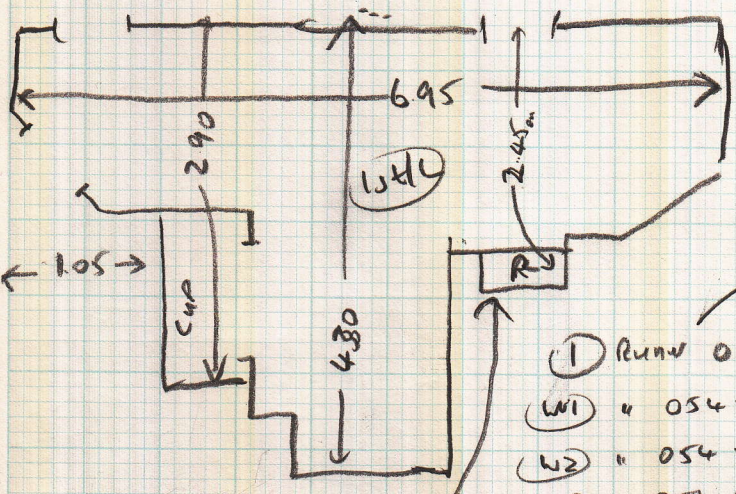

2 stars + Bjosh's Bed Ulmajar Angelica  
 3.30 x 5.00

2) 0.56 x 0.90 Colour Angelica

Part 1 of Job  
 Address  
 31/3/14  
 1st call

Part 2  
c/plan

S26551  
Mrs M. PARKER  
THE OLD FARM  
6 FIRE ROAD  
E. Sheen  
Tel: SW14 7EP

U/major Bluebird  
6.15 x 5  
3.20 x 5

Layout

Part 2 of job

Adnan  
1st call  
1st call

001

Layout

1/2 (FITTED) 1.3000 x 0.80

10 1/2 0.46 x 56cm Runner

Refit existing strads

1/4 land 1.1200 x 0.85

TOP STRAD

2 0.46 x 56cm runner

- 1 Runner 0.45 x 0.70
- W1 " 0.54 x 0.70
- W2 " 0.54 x 0.70
- W3 " 0.54 x 0.70

4 1/2 0.45 x 0.70 Runner

1/4 land 1.4000 x 1.15

8 0.45 x 0.70 Runner

Refit existing strads

20P2

S26551  
 MRS M. PARKER  
 THE OLD FARM  
 6 FIFE ROAD  
 E SHEEN  
 SW14 7EP

Alan - cut runner  
 16/4/14  
 Alan Pat 22/4/14