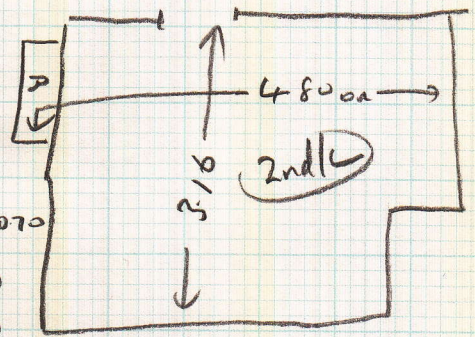

U/major Bluebird  
6.15 x 5  
3.20 x 5

Layout

Part 2 of job

Adnan  
1st call  
1st call

001

Layout

1/2 (FITTED) 1.3000 x 0.80

10 1/2 0.46 x 56cm Runner

Refit existing strads

1/4 land 1.1200 x 0.85

TOP STRAD

2 0.46 x 56cm runner

- 1 Runner 0.45 x 0.70
- W1 " 0.54 x 0.70
- W2 " 0.54 x 0.70
- W3 " 0.54 x 0.70

4 1/2 0.45 x 0.70 Runner

1/4 land 1.4000 x 1.15

8 0.45 x 0.70 Runner

Refit existing strads

20P2

S26551  
 MRS M. PARKER  
 THE OLD FARM  
 6 FIFE ROAD  
 E SHEEN  
 SW14 7EP

Alan - cut runner  
 16/4/14  
 Alan Pat 22/4/14