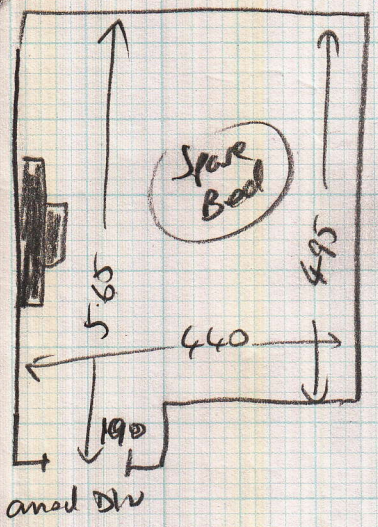

Part 1

Colour Bluebird

mrcarpets
S 26551
MRS M. PARKER
TITLE OLD FARM
Address 6 PIFE ROAD
SW14 7EP

Spare bed Ulmajar Bluebird
5.75 x 4.57