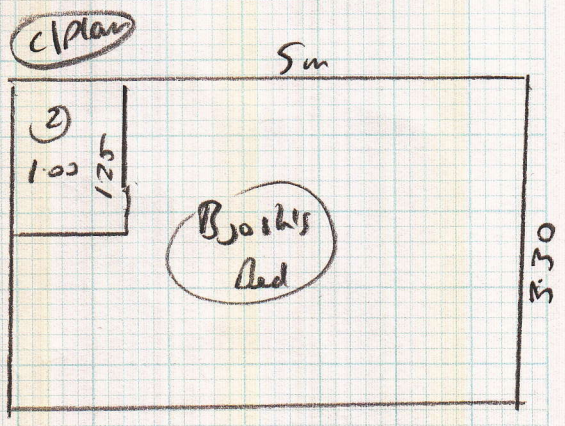

Part 1

Colour Bluebird

mrcarpets  
 S 26551  
 MRS M. PARKER  
 TITLE OLD FARM  
 Address 6 PIFE ROAD  
 SW14 7EP

Spare bed Ulmajar Bluebird  
 5.75 x 4.57

Colour Bluebird

Ben's bed Ulmajar Bluebird  
 5.00 x 3.66

2 stars + Bjosh's Bed Ulmajar Angelica  
 3.30 x 5.00

2) 0.56 x 0.90 Colour Angelica

Part 1 of Job  
 Address  
 31/3/14  
 1st call

Part 2  
c/plan

S26551  
Mrs M. PARKER  
THE OLD FARM  
6 FIRE ROAD  
E. Sheen  
Tel: SW14 7EP

U/major Bluebird  
6.15 x 5  
3.20 x 5

Layout

Part 2 of job

Adnan  
1st call  
1st call

001

Layout

1/2 (FITTED) 1.3000 x 0.80

10 1/2 0.46 x 56cm Runner

Refit existing strads

20P2

S26551  
 MRS M. PARKER  
 THE OLD FARM  
 6 FIFE ROAD  
 E SHEEN  
 SW14 7EP

Alan - cut runner  
 16/4/14  
 Alan Pat 22/4/14