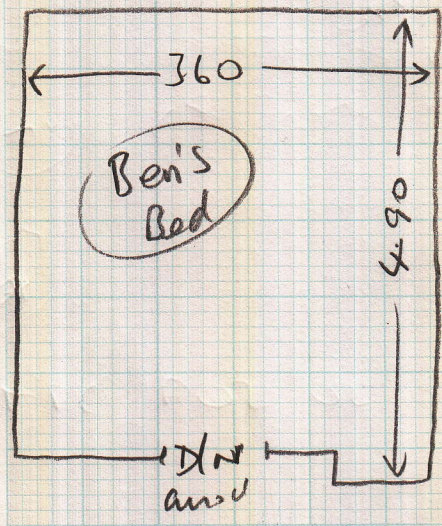

Part 1

Colour Bluebird

mrcarpets  
 S 26551  
 MRS M. PARKER  
 TITLE OLD FARM  
 Address 6 PIFE ROAD  
 SW14 7EP

Spare bed Ulmajar Bluebird  
 5.75 x 4.57

Colour Bluebird

Ben's bed Ulmajar Bluebird  
 5.00 x 3.66

2 stars + Bjosh's Bed Ulmajar Angelica  
 3.30 x 5.00

2) 0.56 x 0.90 Colour Angelica

Part 1 of Job  
 Address  
 31/3/14  
 1st call

Part 2  
c/plan

S26551  
Mrs M. PARKER  
THE OLD FARM  
6 FIRE ROAD  
E. Sheen  
Tel: SW14 7EP

U/major Bluebird  
6.15 x 5  
3.20 x 5

Layout

Part 2 of job

Adnan  
1st call  
1st call

001

Layout

1/2 (FITTED) 1.3000 x 0.80

10 1/2 0.46 x 56cm Runner

Refit existing strads

20P2

S26551  
 MRS M. PARKER  
 THE OLD FARM  
 6 FIFE ROAD  
 E SHEEN  
 SW14 7EP

Alan - cut runner  
 16/4/14  
 Alan Pat 22/4/14