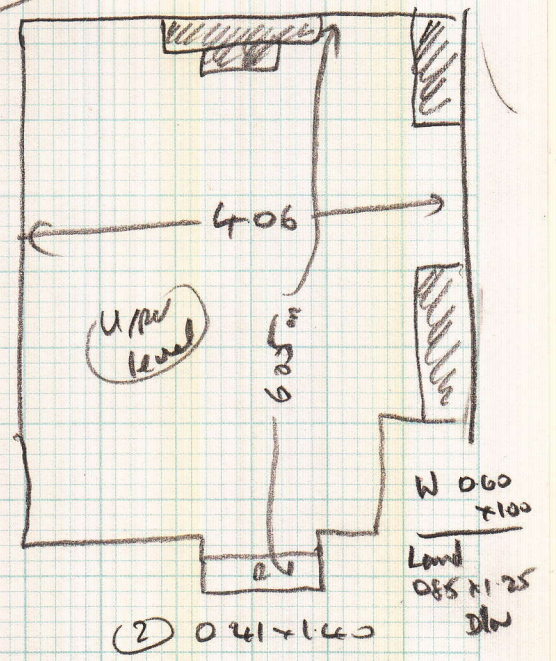

2 stars + Bjosh's Bed Ulmajar Angelica  
 3.30 x 5.00

2) 0.56 x 0.90 Colour Angelica

Part 1 of Job  
 Address  
 31/3/14  
 1st call

Part 2  
c/plan

S26551  
Mrs M. PARKER  
THE OLD FARM  
6 FIRE ROAD  
E. Sheen  
Tel: SW14 7EP

U/major Bluebird  
6.15 x 5  
3.20 x 5

Layout

Part 2 of job

Adnan  
1st call  
1st call

001

Layout

1/2 (FITTED) 1.3000 x 0.80

10 1/2 0.46 x 56cm Runner

Refit existing strads

1/4 land 1.1200 x 0.85

TOP STRAD

2 0.46 x 56cm runner

- 1 Runner 0.45 x 0.70
- W1 " 0.54 x 0.70
- W2 " 0.54 x 0.70
- W3 " 0.54 x 0.70

4 1/2 0.45 x 0.70 Runner

1/4 land 1.4000 x 1.15

8 0.45 x 0.70 Runner

Refit existing strads

20P2

S26551  
 MRS M. PARKER  
 THE OLD FARM  
 6 FIFE ROAD  
 E SHEEN  
 SW14 7EP

Alan - cut runner  
 16/4/14  
 Alan Pat 22/4/14