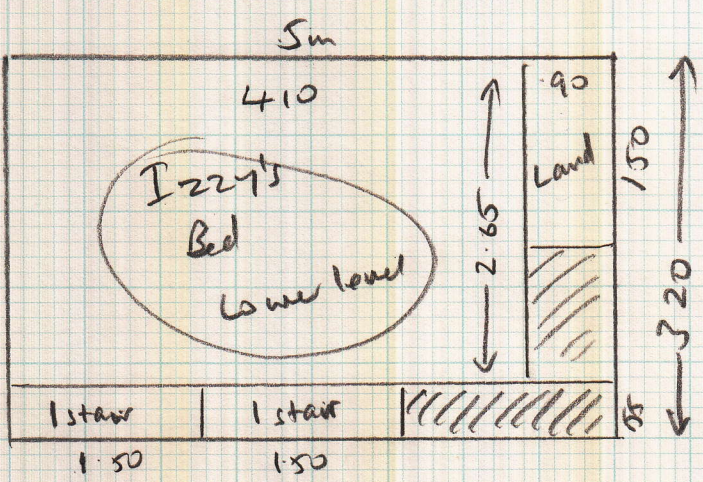

Part 1

Colour Bluebird

mrcarpets  
 S 26551  
 MRS M. PARKER  
 TITLE OLD FARM  
 Address 6 PIFE ROAD  
 SW14 7EP

Spare bed Ulmajar Bluebird  
 5.75 x 4.57

Colour Bluebird

Ben's bed Ulmajar Bluebird  
 5.00 x 3.66

2 stars + Bjosh's Bed Ulmajar Angelica  
 3.30 x 5.00

2) 0.56 x 0.90 Colour Angelica

Part 1 of Job  
 Address  
 31/3/14  
 1st call

Part 2  
c/plan

S26551  
Mrs M. PARKER  
THE OLD FARM  
6 FIRE ROAD  
E. Sheen  
Tel: SW14 7EP

U/major Bluebird  
6.15 x 5  
3.20 x 5

Layout

Part 2 of job

Adnan  
1st call  
1st call

001

Layout

1/2 (FITTED) 1.3000 x 0.80

10 1/2 0.46 x 56cm Runner

Refit existing strads

1/4 land 1.1200 x 0.85

TOP STRAD

2 0.46 x 56cm runner

- 1 Runner 0.45 x 0.70
- W1 " 0.54 x 0.70
- W2 " 0.54 x 0.70
- W3 " 0.54 x 0.70

4 1/2 0.45 x 0.70 Runner

1/4 land 1.4000 x 1.15

8 0.45 x 0.70 Runner