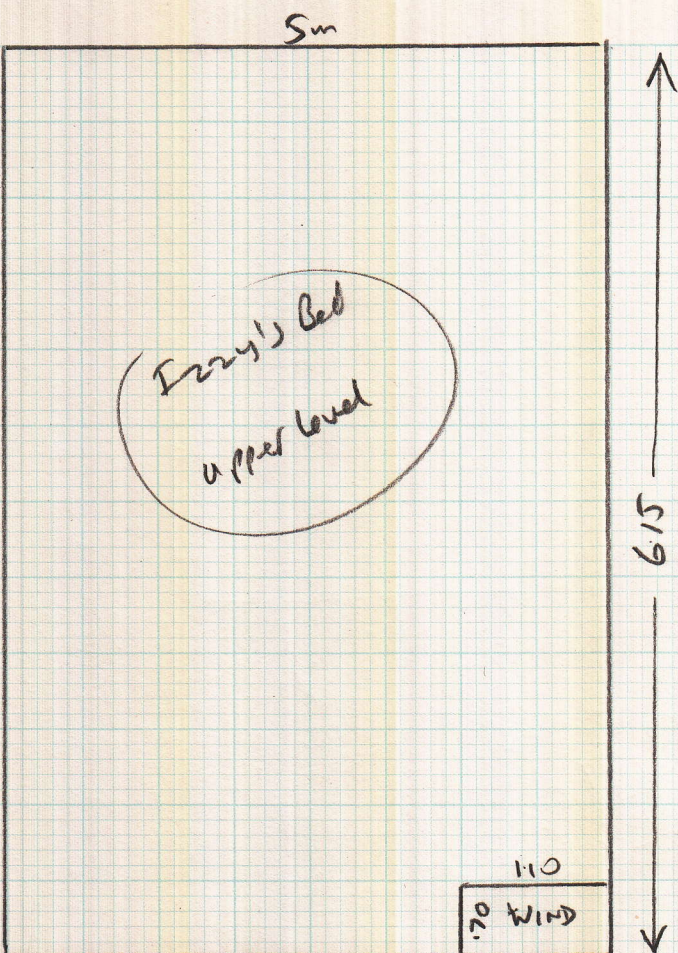

Part 1

Colour Bluebird

mrcarpets  
 S 26551  
 MRS M. PARKER  
 TITLE OLD FARM  
 Address 6 PIFE ROAD  
 SW14 7EP

Spare bed Ulmajar Bluebird  
 5.75 x 4.57

Colour Bluebird

Ben's bed Ulmajar Bluebird  
 5.00 x 3.66

2 stars + Bjosh's Bed Ulmajar Angelica  
 3.30 x 5.00

2) 0.56 x 0.90 Colour Angelica

Part 1 of Job  
 Address  
 31/3/14  
 1st call

Part 2  
c/plan

S26551  
Mrs M. PARKER  
THE OLD FARM  
6 FIRE ROAD  
E. Sheen  
Tel: SW14 7EP

U/major Bluebird  
6.15 x 5  
3.20 x 5

Layout

Part 2 of job

Adnan  
1st call  
1st call

001

Layout

1/2 (FITTED) 1.3000 x 0.80

10 1/2 0.46 x 56cm Runner

Refit existing strads

20P2

S26551  
 MRS M. PARKER  
 THE OLD FARM  
 6 FIFE ROAD  
 E SHEEN  
 SW14 7EP

Alan - cut runner  
 16/4/14  
 Alan Pat 22/4/14