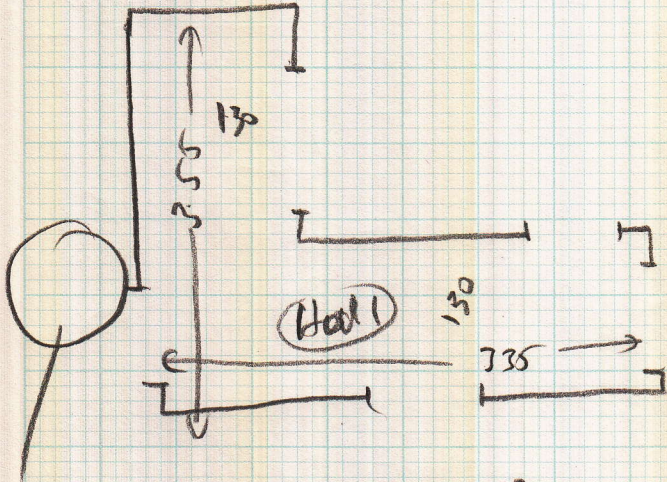

Drive as far as you can on Osiers Road
and no 33 is at the end on left

526567

MRS EARLE
Flat 17
33 OSIERS ROAD
WANDSWORTH
Tel: SW18 1NL

1m² utility
needed in
bedroom

All new utility
needed in hall

Existing door bars

Existing sledge (needs 5')

Re fit existing hall carpet

Ring the tenant Mrs Ozlem Tunel 07773-251474

When outside + she will come down + show you where to
park in garage

(Loop)

Adnan
Two utility bt call