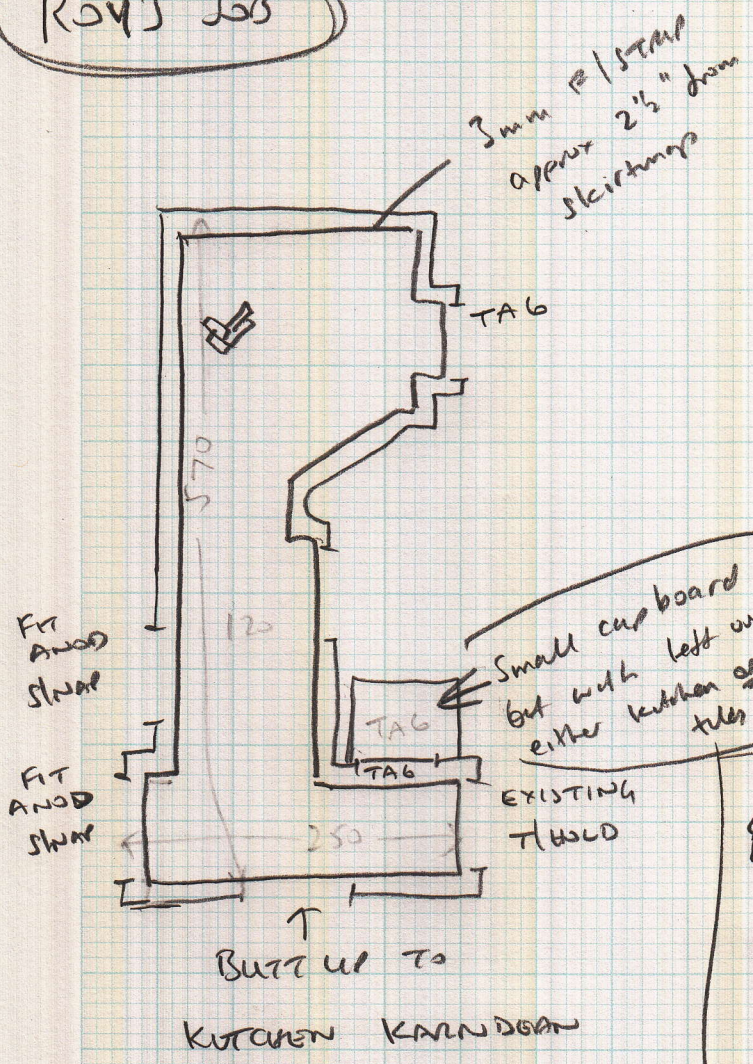

Kevin's Job

Butt up to
Hall Tiles

Existing ply laid
Needs F/Finish

(1 of 1)

S26874

Mrs NICOL-GENT
Name: 17 DENEHURST Gdns
Address: RICHMOND
TW10 5DJ

Tel:

Sheet:

of:

Knight Tile
5713 Portland Stone
8 packs

Design Sheet 3mm D.S. 10
8 packs

Kevin

Tues 22/4/14
+ Wed 23/4/14

Ray's Job

S26574
 Mrs NICOL-GENT
 Name: 17 DENEHURST Gdns
 Address: RICHMOND
 TW10 5DJ

Sheet: AS Parquet of: 3 packs
 Design Shp P802 x2
 3mm