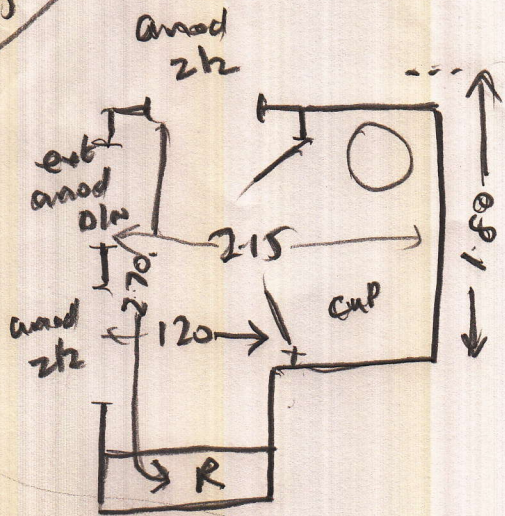

S26584

MISS K. LEVY
 No 56 STATION ROAD
 BARNES
 Address: SW13 0LP

Bourne Trust
 Bou 10 Beach
 9.20 x 5

1 of 2

See layout sheet 2

Layout

S26584
 MISS K LEVY
 56 STATION RD
 BARNES
 SW13 0LP

(11) 0.44 x 0.78

1/4 land 1.20m x 1.20

- (1) All over
- (2) Shell (wall)

2 of 2