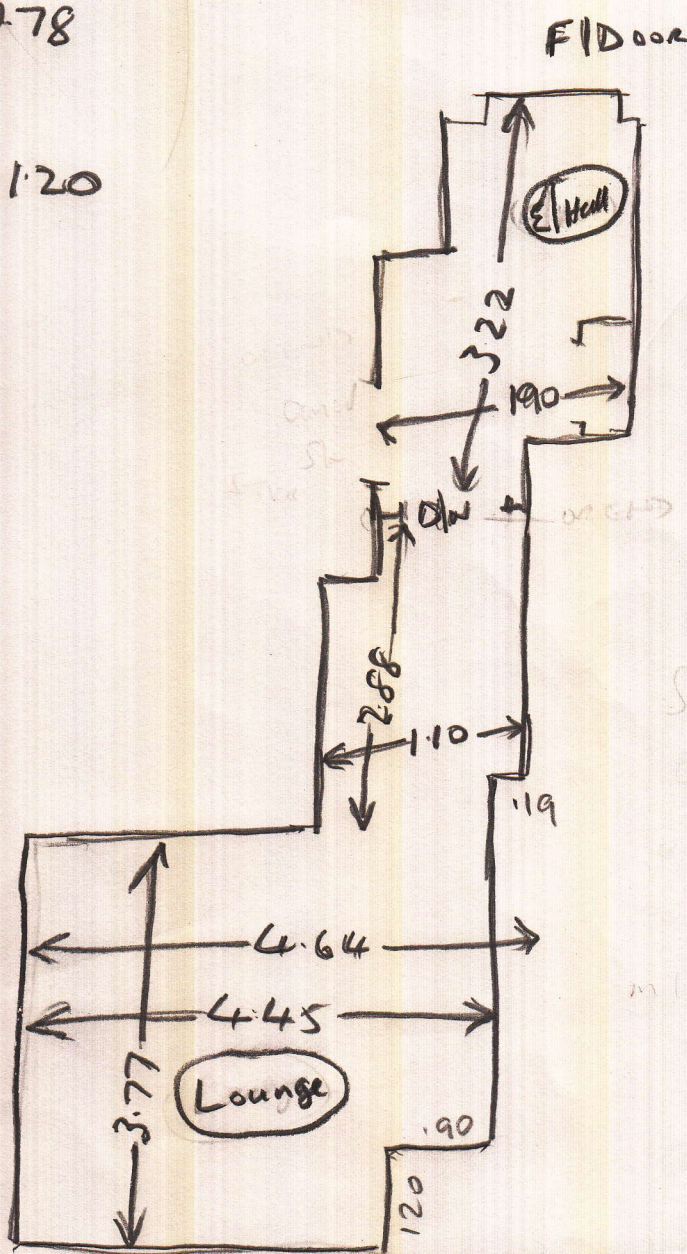

S26584

MISS K. LEVY
 No 56 STATION ROAD
 BARNES
 Address: SW13 0LP

Bourne Trust
 Bou 10 Beach
 9.20 x 5

1 of 2

See layout sheet 2

Layout

S26584
 MISS K LEVY
 56 STATION RD
 BARNES
 SW13 0LP

(11) 0.44 x 0.78

1/4 land 1.20m x 1.20

- (1) All over
- (2) Shell (wall)

2 of 2