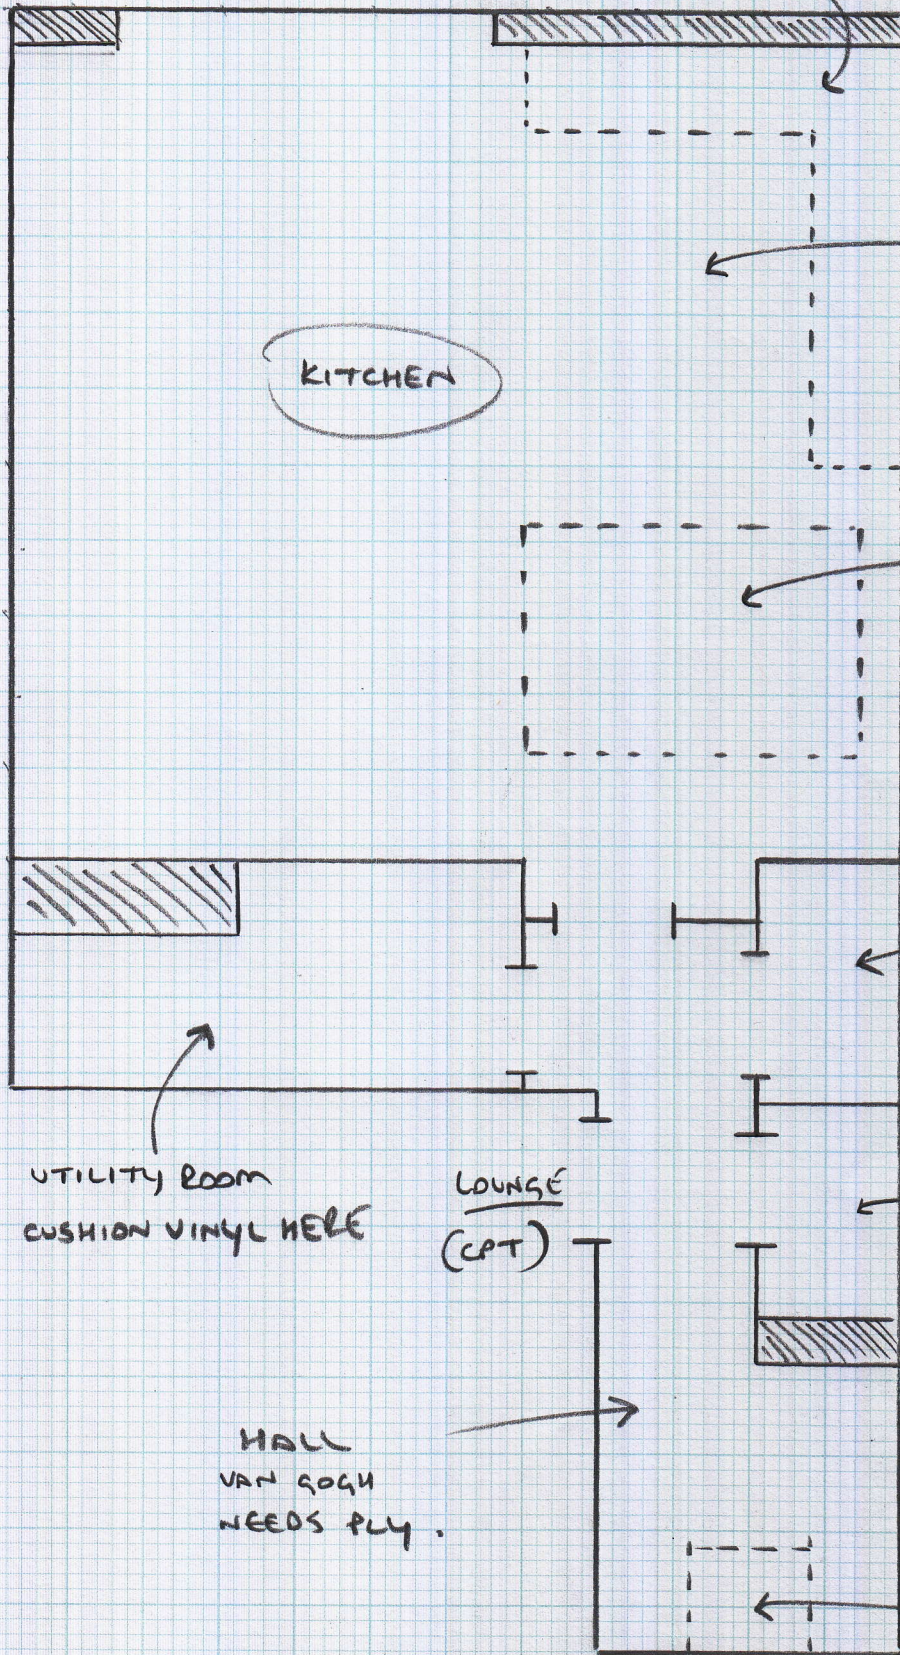

Job No: S26595

Name: DINWIDDIE

Address:

Tel: 1 of 1

Sheet: of:

UNITS TO
BE INSTALLED
BEFORE FLOORING

WOOD FLOOR
NEEDS PLY.

SOLID QUALITY
TILES.
USE F76 BEFORE
SCREEDINGS.

W/C
VAN GOGH
NEEDS PLY

UNDER STAIR CUB.
TAKE OUT ACCESS
PANEL FOR STOP
COCK + FIT VAN
GOGH ONTO
NEEDS PLY

HALL
VAN GOGH
NEEDS PLY.

COIR.
DO NOT FIT PLY
TO WELL.
CONFIRM SIZE
WITH CUSTOMER.

FRONT
DOOR.

UTILITY ROOM
CUSHION VINYL HERE

LOUNGE
(CPT)