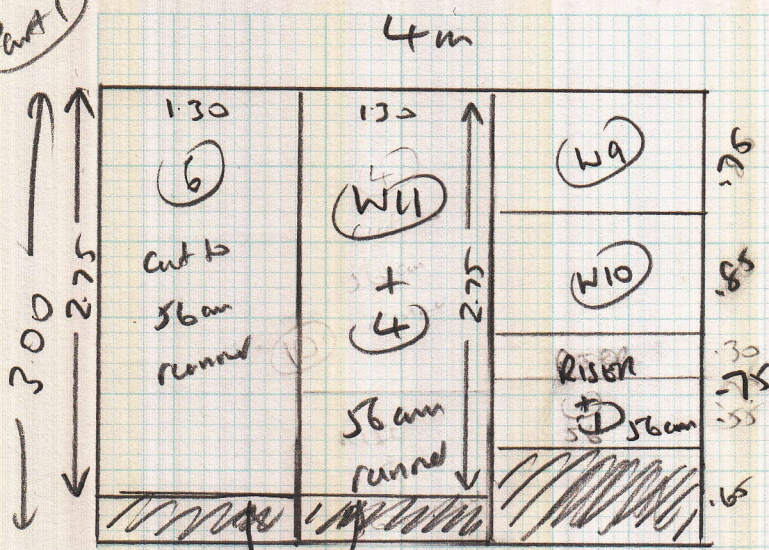

Part 1

These 2 to Pattern match
 Cut both pieces to 2.95m in length

Bottom stairs layout

- Riser 0.18 x 0.56 runner
- ① 0.43 x 0.56 "
- W9 0.63 x 0.85 cut on site
- W10 0.73 x 0.85 " " "
- W11 0.62 x 0.56 runner
- ⑩ 0.43 x 0.56 "

Send for Whipping

(1001)

mrcarpet
 S26612

Job MRS G. EVANS
 Name: MURDOWN AVE
 Address: E SHEEN
 SW14 8JX

She ColorNet 6890
 3.00 x 4m

Alan - cut runners
 8/5/14