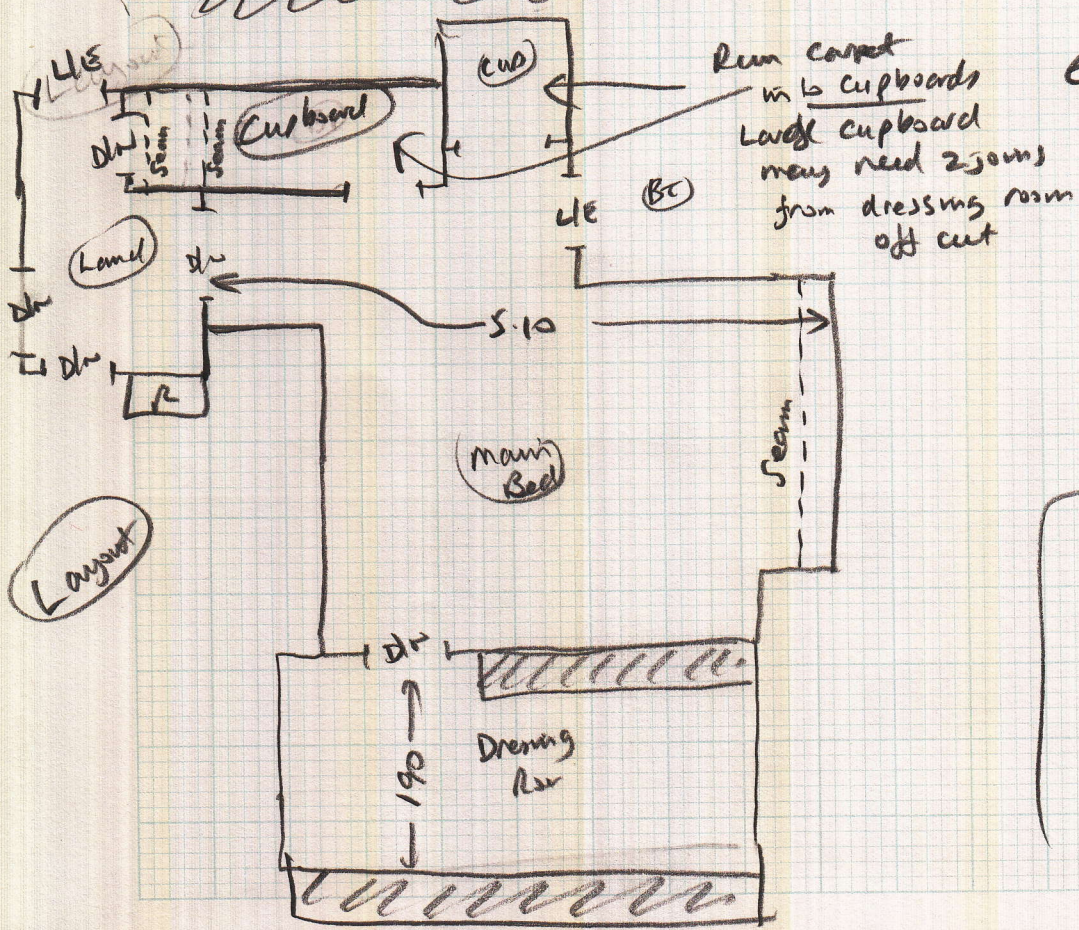

S26618
 Job: Miss J Middleton
 Name: 33 Ridgway Place
 Address: Wimbledon
 SW19 4EW

Tel: Tiverton 906
 Sheet: 655 x 5
 200 x 5

← (clams)

← (Layout)

Part 2
 Alan Slater