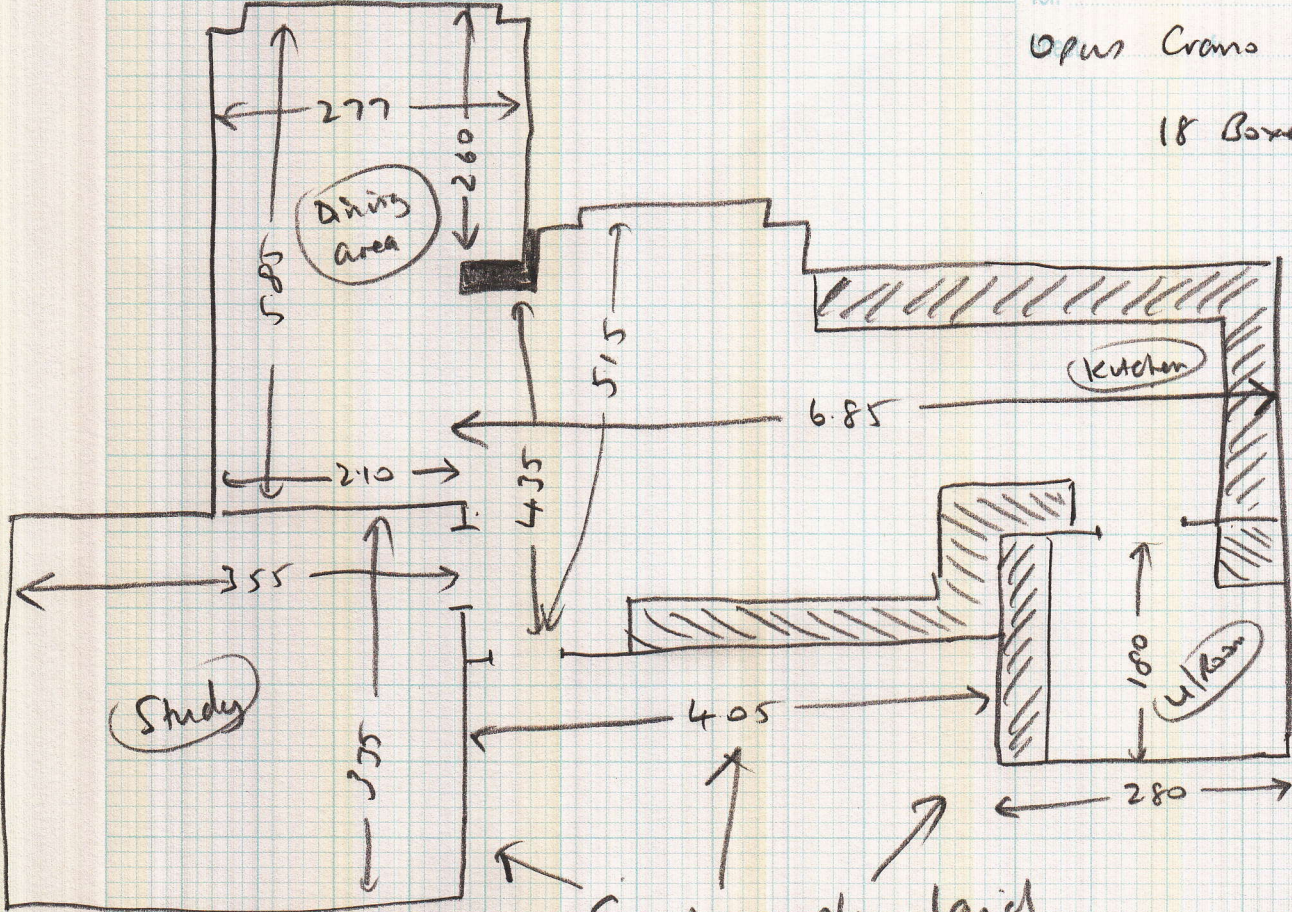

Part 1

526618

Miss J Middleton  
33 Ridgway Place  
Wimbledon  
SW19 4EN

Opus Cramo WP311  
18 Boxes Cramo

Existing ply laid

needs storage gap 700 all over

Family bathroom Timber Time, u/l/g

Barba en suite Luxury Woods 593

Needs 6mm ply + F/Finish

10P1

- Roy 4/6/14
- " 6/6/14
- " 9/6/14 - 13/6/14

Part 1