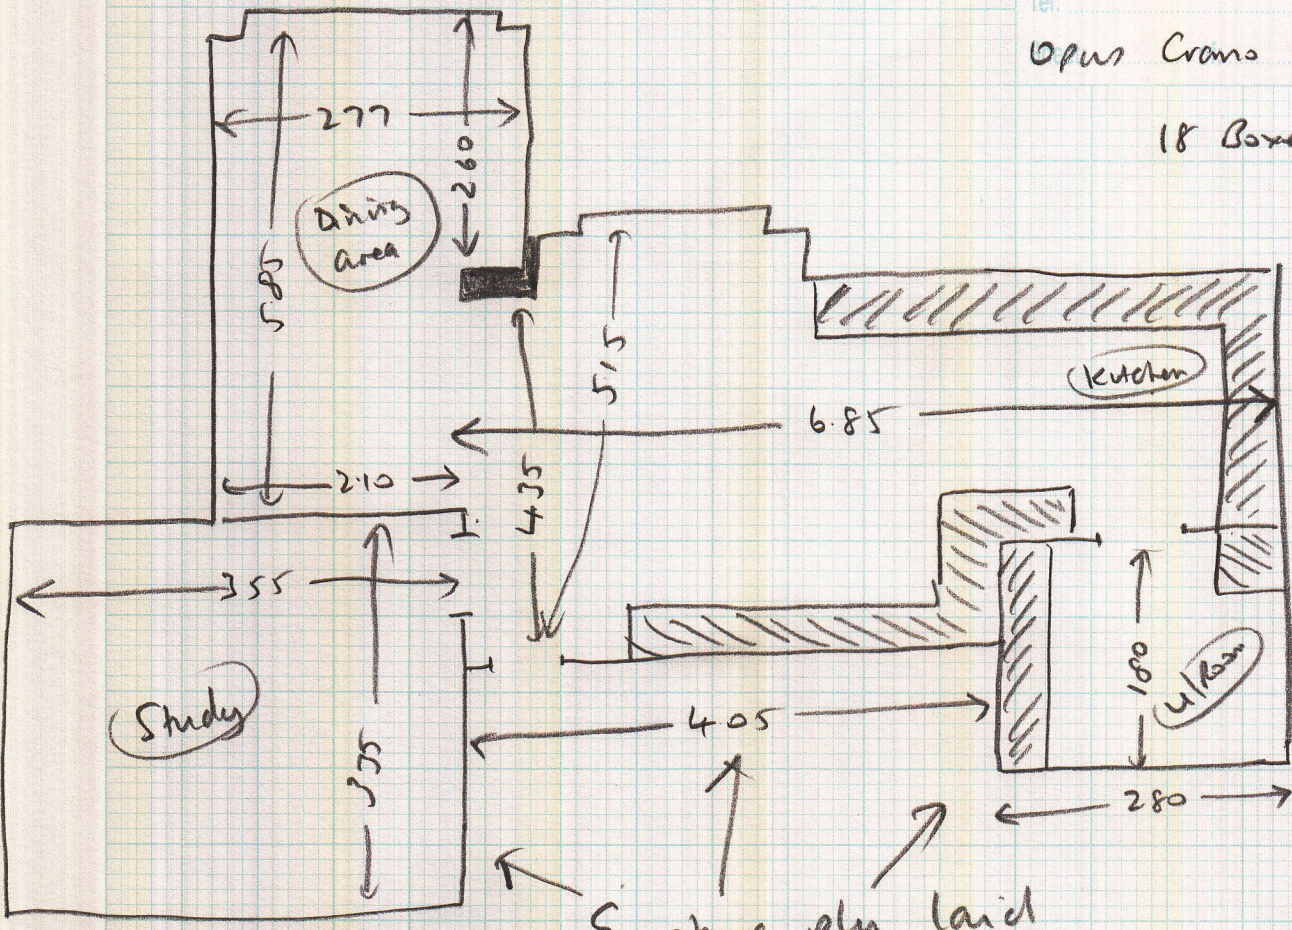

Part 1

526618

Miss J Middleton
33 Ridgway Place
Wimbledon
SW19 4EN

Opus Cramo WP311
18 Boxes Cramo

Existing ply laid
needs stor gap 700 all over

Family bathroom Timber Time, u/l/g

Barba en suite Luxury Woods 593

Needs 6mm ply + F/Finish

10P1

- Roy 4/6/14
- 6/6/14
- 9/6/14 - 13/6/14

Part 1

Part 1

526618

Miss J Middleton
33 Ridgway Place
Wimbledon
SW19 4EN

Opus Cramo WP311
18 Boxes Cramo

Existing ply laid

needs storage 700 all over

Family bathroom Timber Time, u/l/g

Bath en suite Luxury Woods 593

Needs 6mm ply + F/Finish

10P1

- Ray 4/6/14
- " 6/6/14
- " 9/6/14 - 13/6/14

Part 1