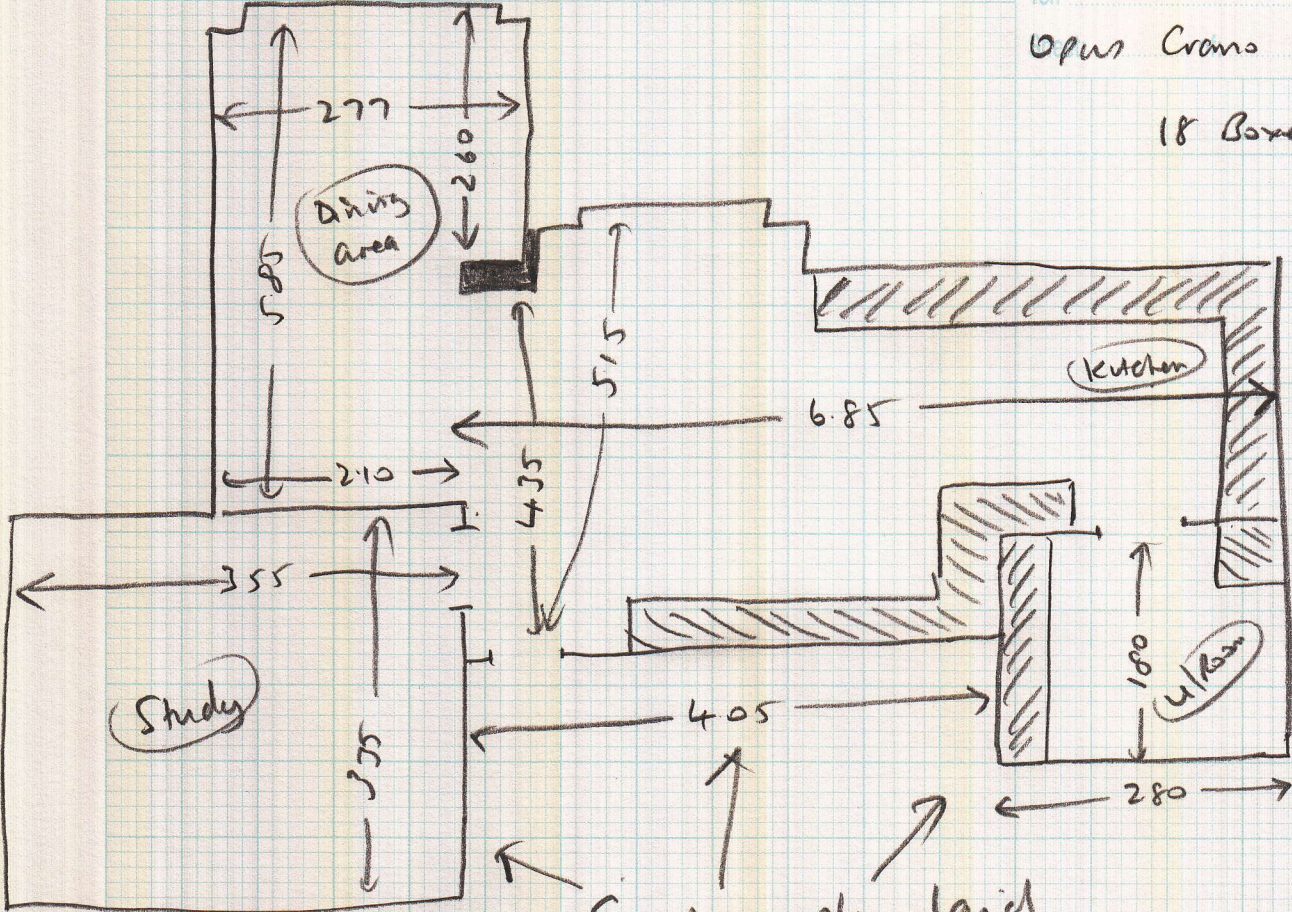

Needs 6mm ply + F/Finish

10P1

- Roy 4/6/14
- 6/6/14
- 9/6/14 - 13/6/14

Part 1

Part 1

526618

Miss J Middleton
33 Ridgway Place
Wimbledon
SW19 4EN

Opus Cramo WP311
18 Boxes Cramo

Existing ply laid

needs storage 700 all over

Family bathroom Timber Time, u/l/g

Bath en suite Luxury Woods 593

Needs 6mm ply + F/Finish

10P1

- Ray 4/6/14
- " 6/6/14
- " 9/6/14 - 13/6/14

Part 1