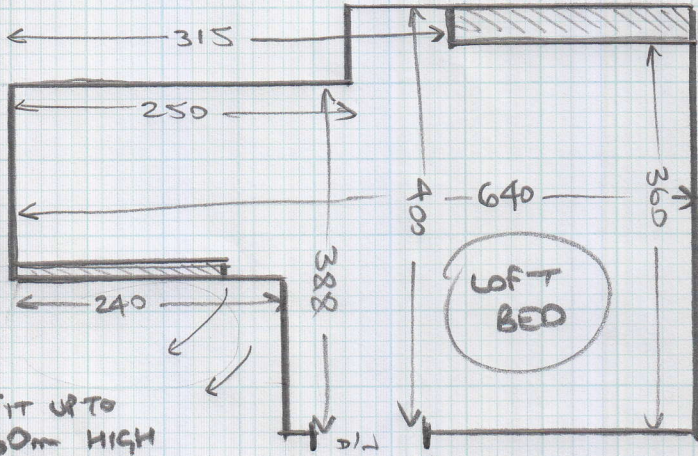

LAYOUT

FIT UP TO
30mm HIGH
TILES USING SHIMS
WITHOUT BARS

Job No: S26626

Name: WOLDEN

Address:

Tel:

Sheet: 1 of 1

LOFT BED

- wood floor (creaky)
- ub c/p
- m/f (1 unit)
- ex s/E.